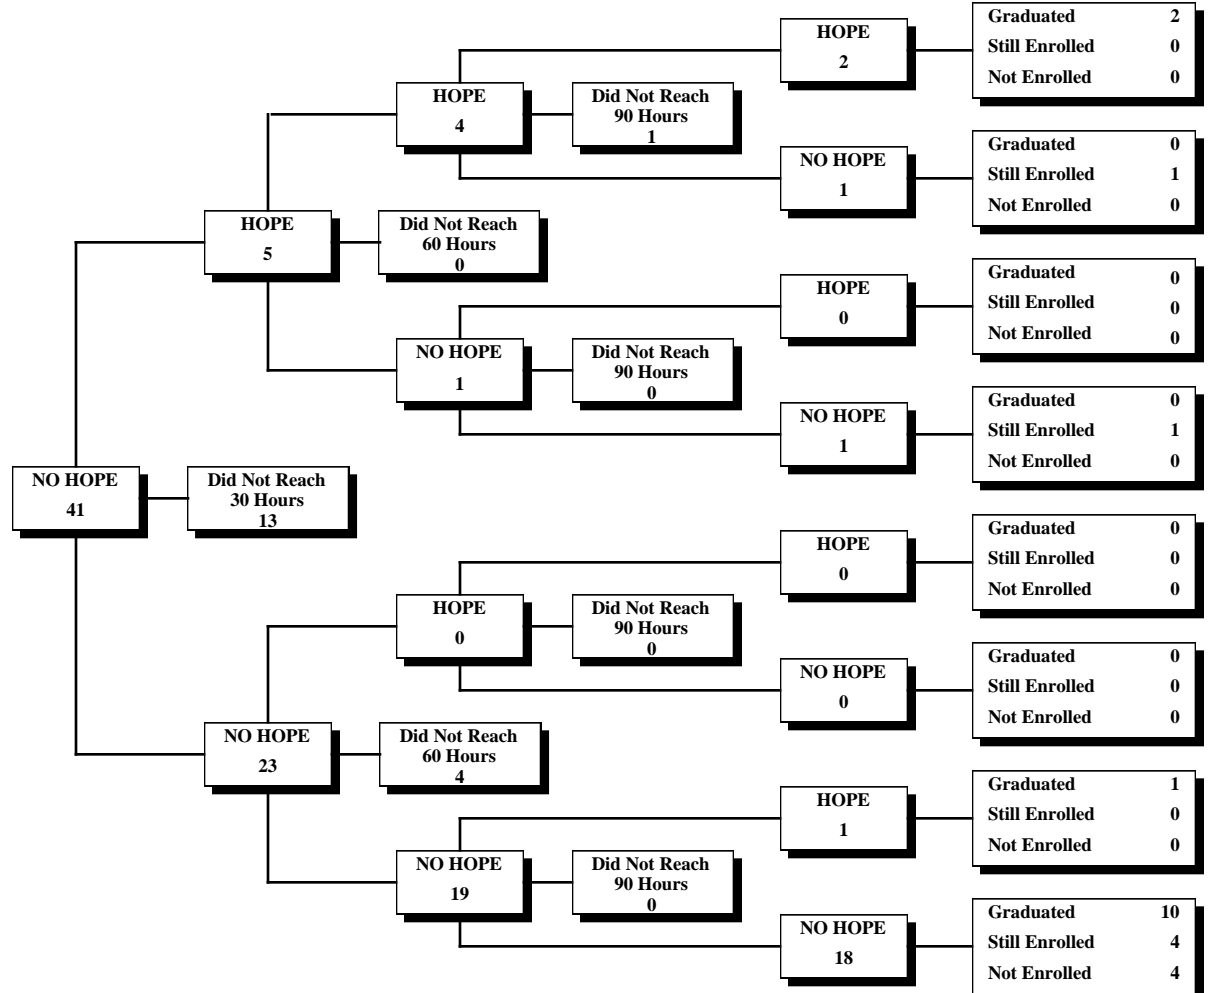

North Georgia College & State University
Fall 2000 First-Time Freshmen Eligible for HOPE