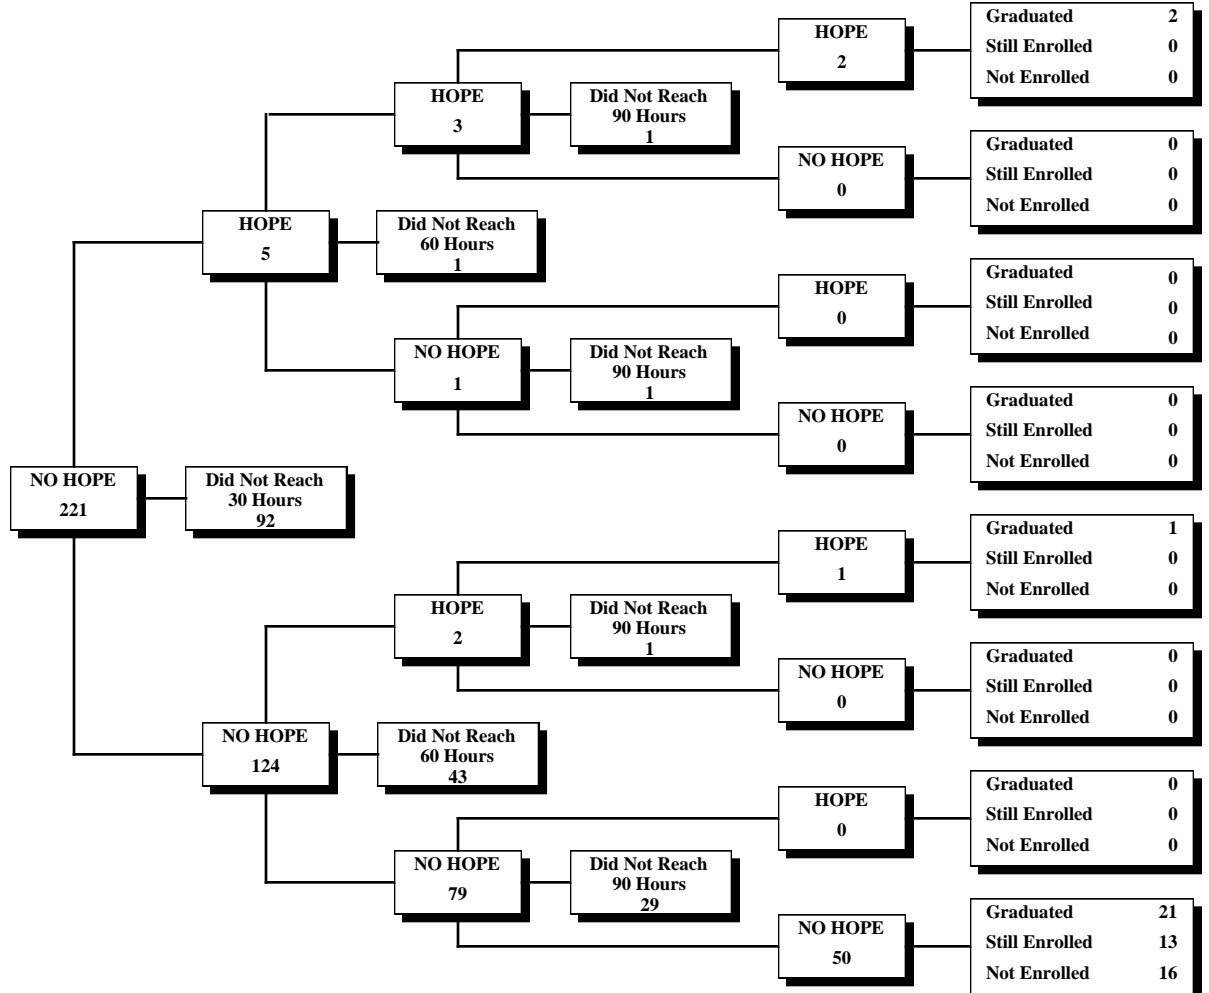

Middle Georgia College
Fall 2000 First-Time Freshmen Eligible for HOPE