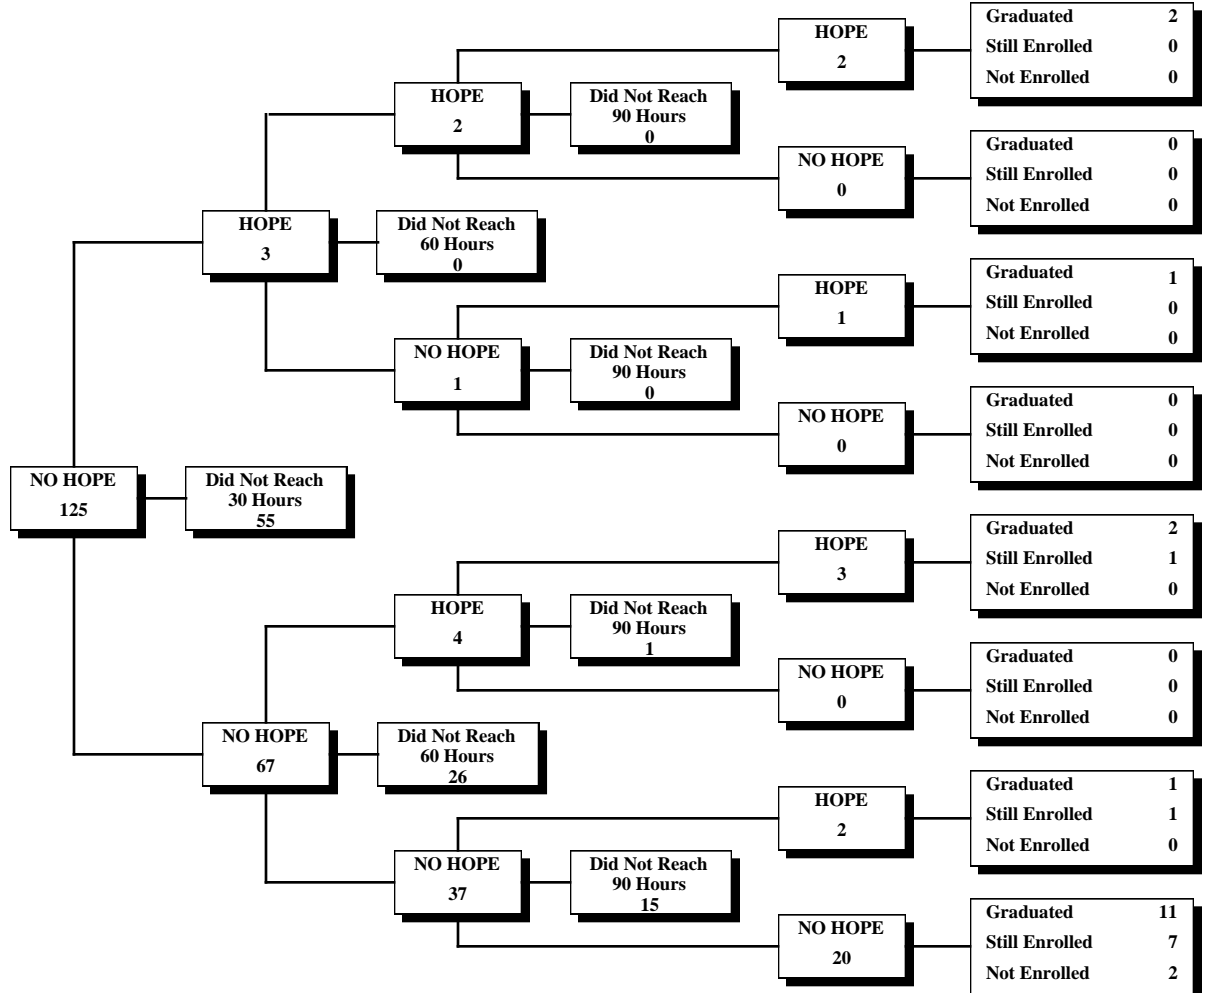

Clayton State University

Fall 2000 First-Time Freshmen Eligible for HOPE