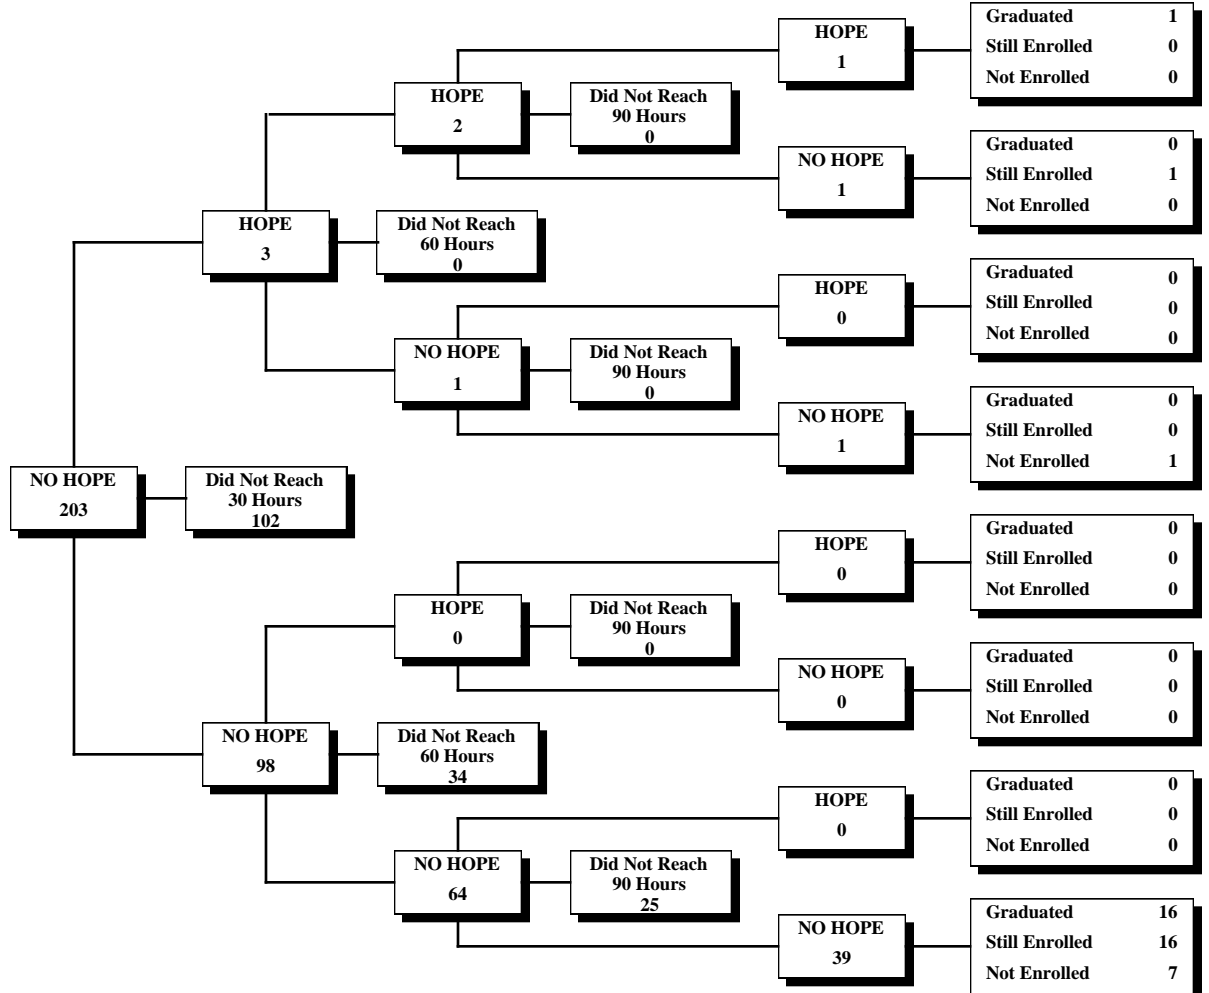

East Georgia College

Fall 2000 First-Time Freshmen Eligible for HOPE