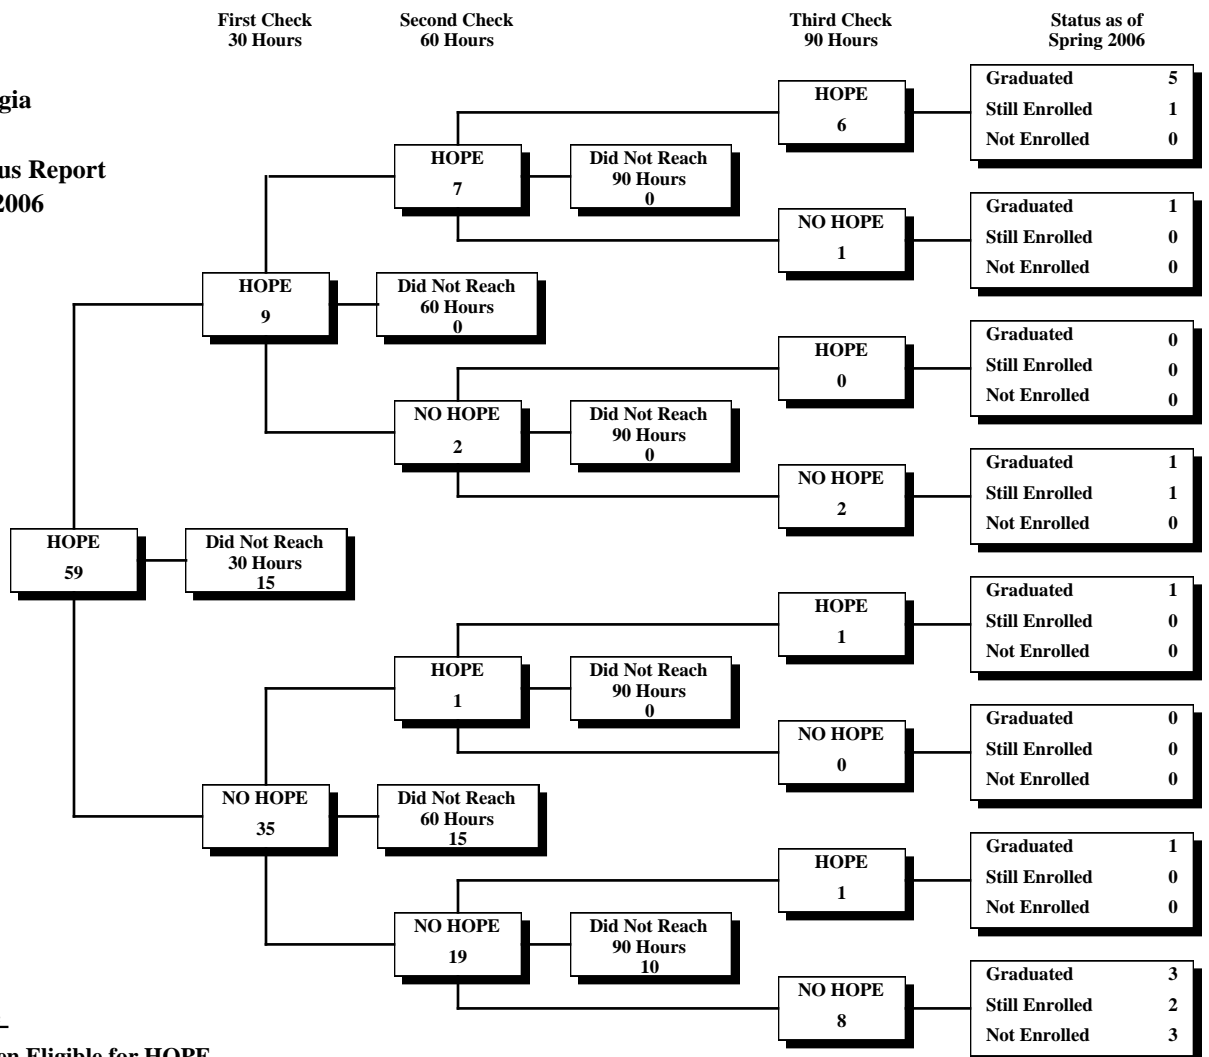

University System of Georgia
HOPE Scholarship
30-60-90 Credit Hour Status Report
Fall 2000 through Spring 2006