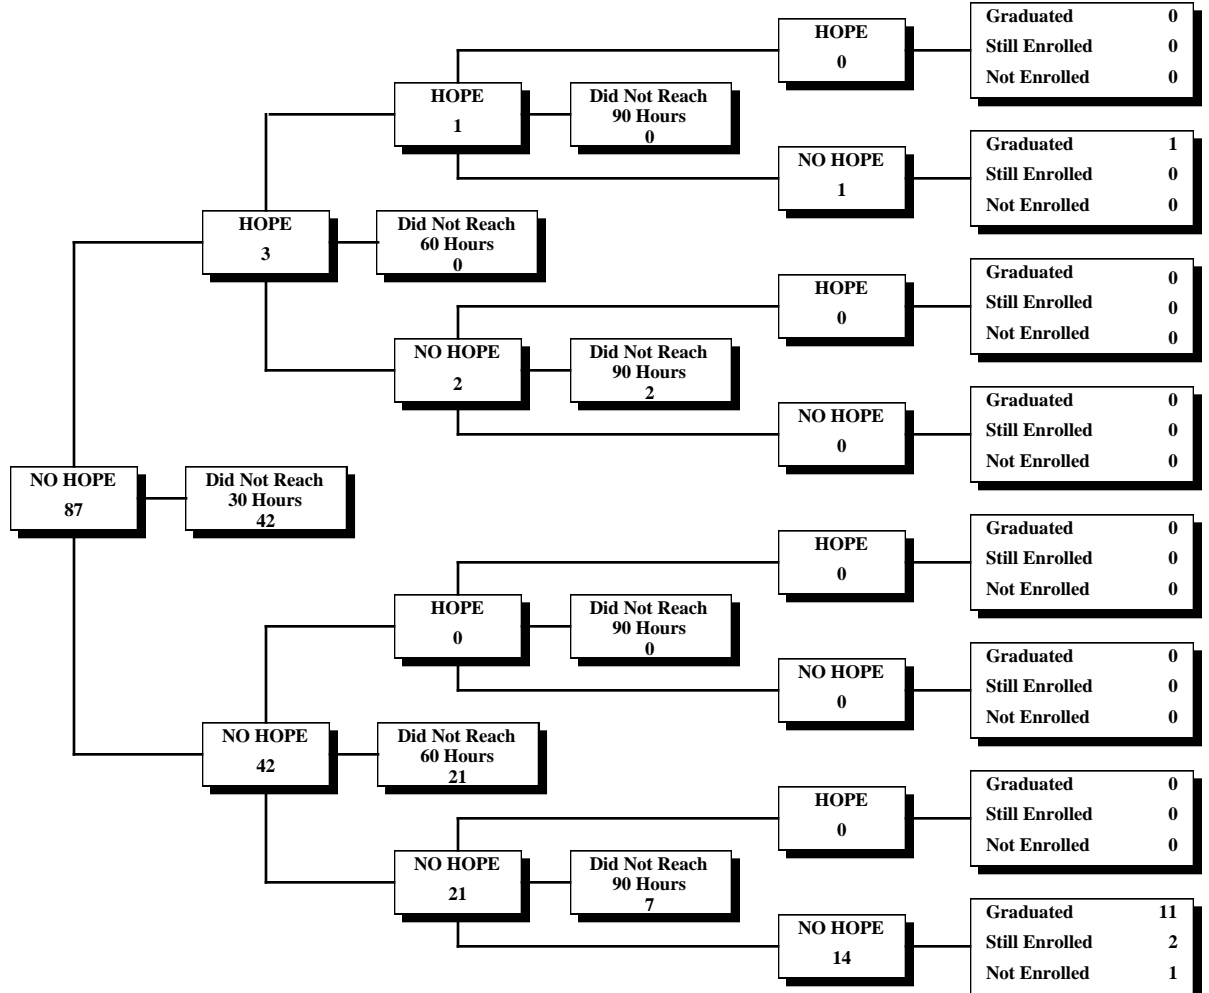

South Georgia College
Fall 2000 First-Time Freshmen Eligible for HOPE