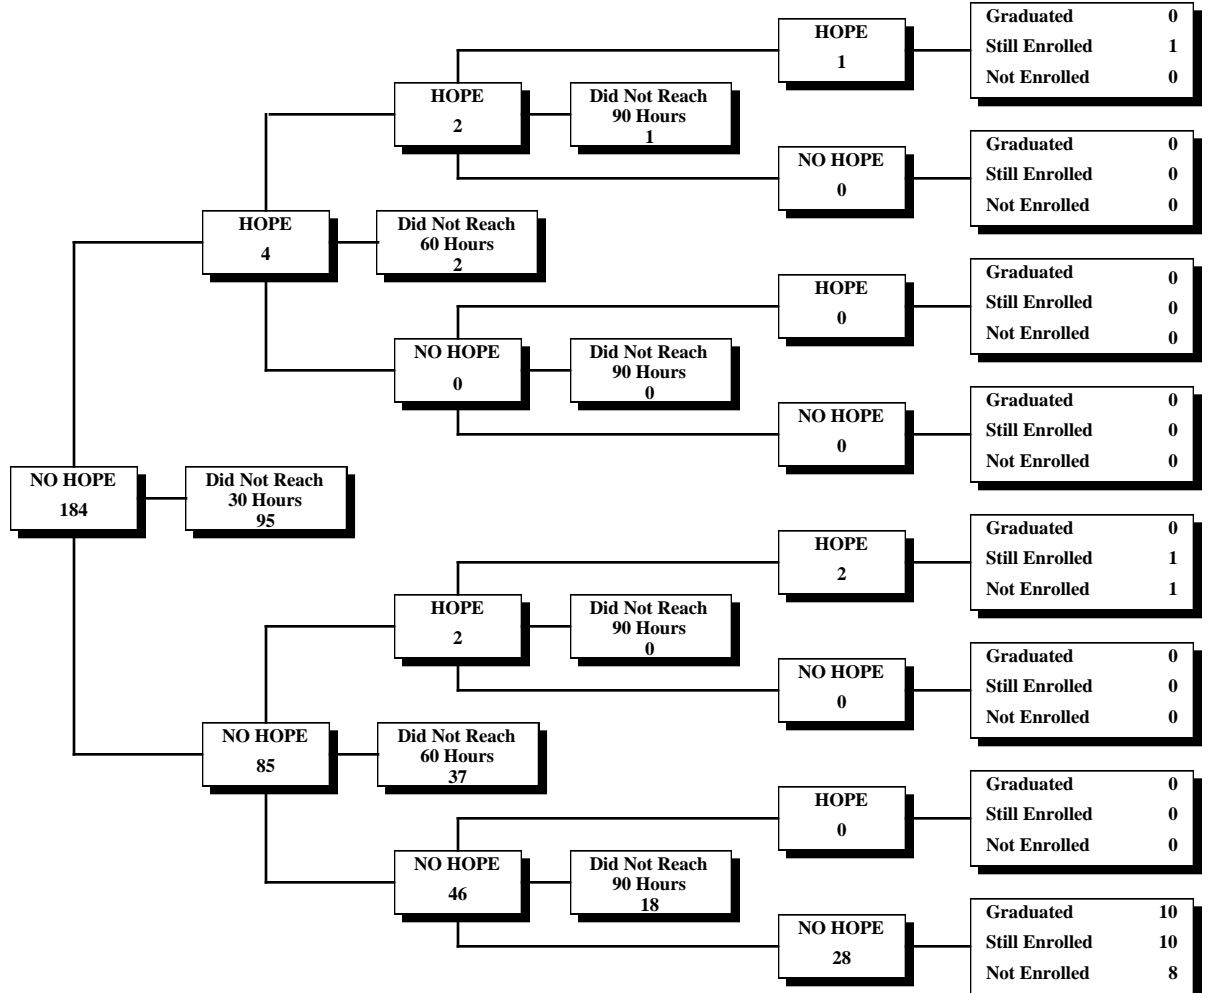

Atlanta Metropolitan College
Fall 2000 First-Time Freshmen Eligible for HOPE