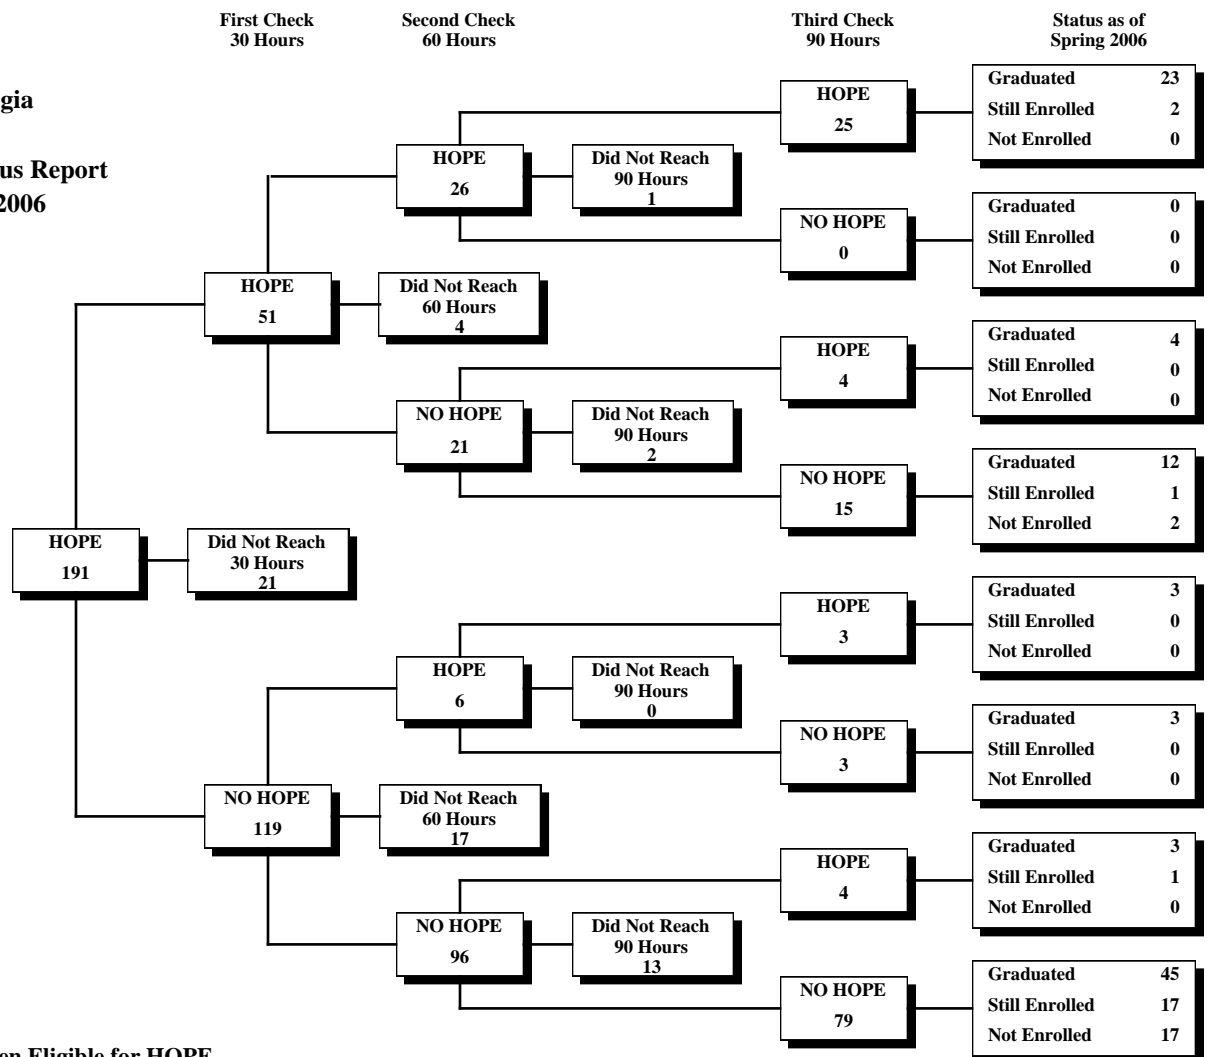

University System of Georgia
HOPE Scholarship
30-60-90 Credit Hour Status Report
Fall 2000 through Spring 2006