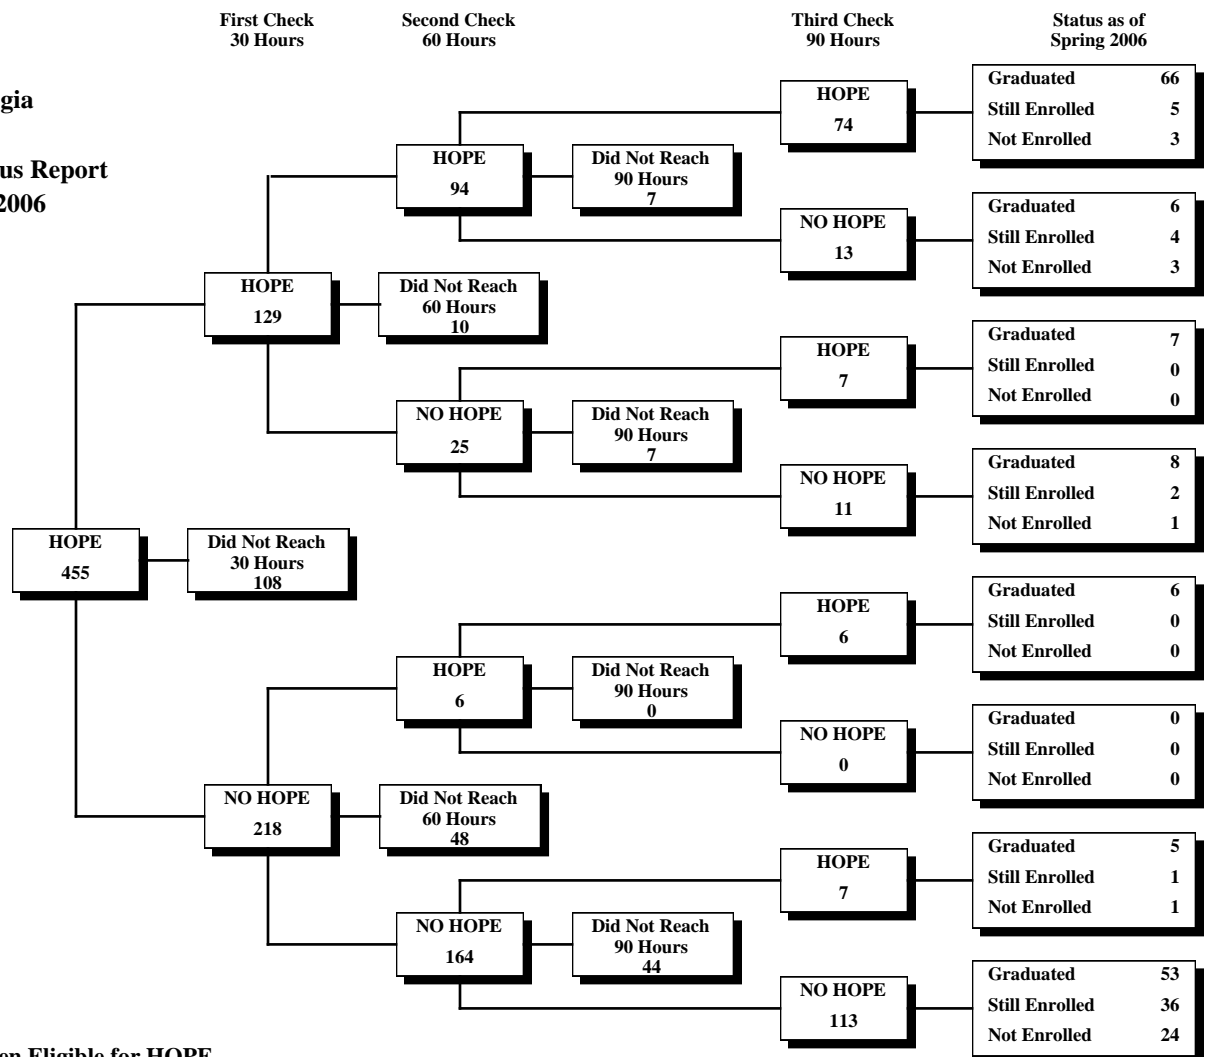

University System of Georgia
HOPE Scholarship
30-60-90 Credit Hour Status Report
Fall 2000 through Spring 2006