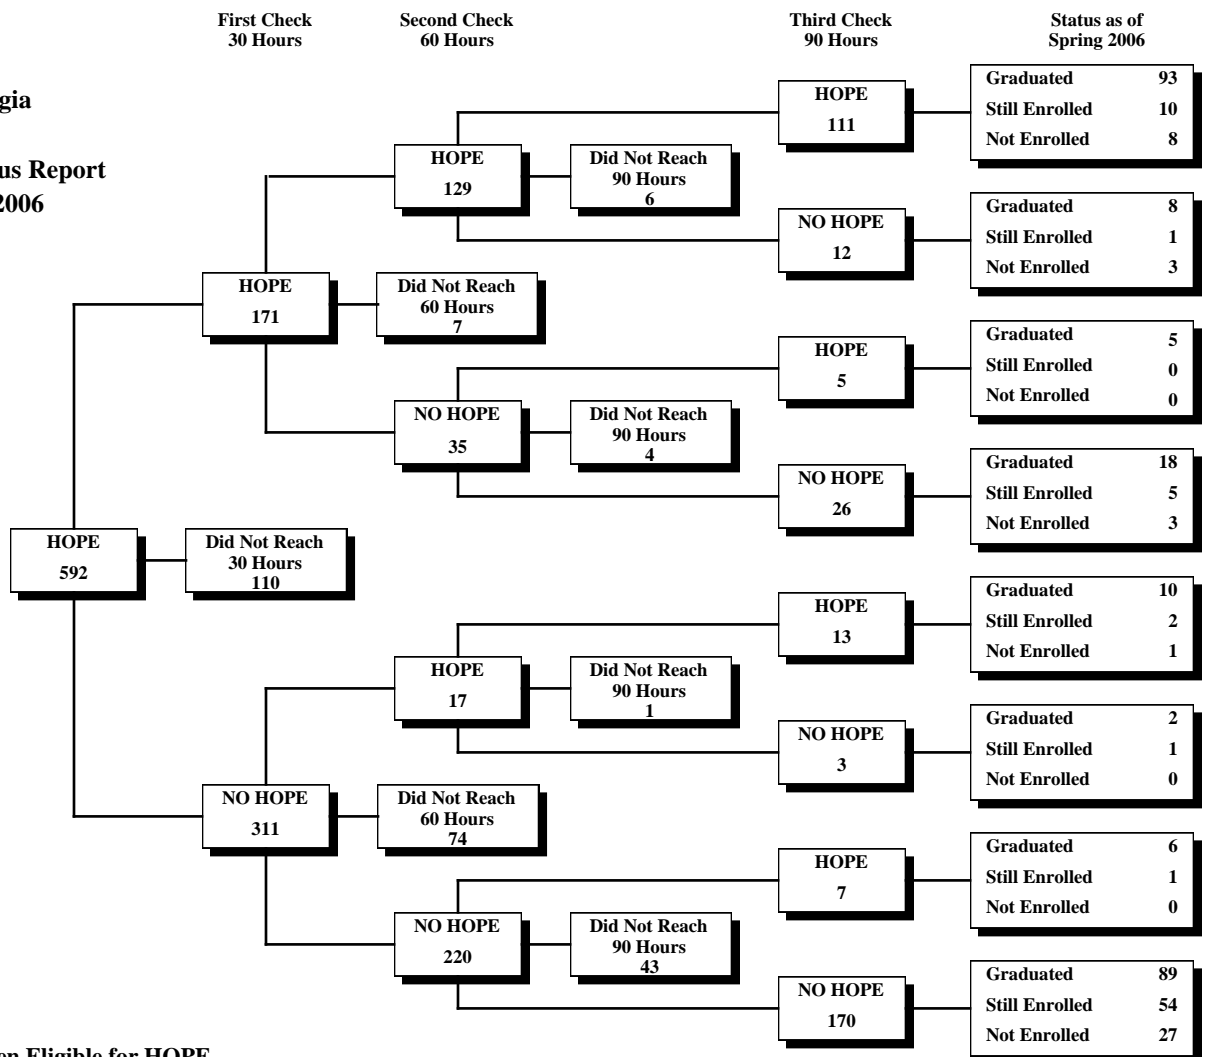

University System of Georgia
HOPE Scholarship
30-60-90 Credit Hour Status Report
Fall 2000 through Spring 2006