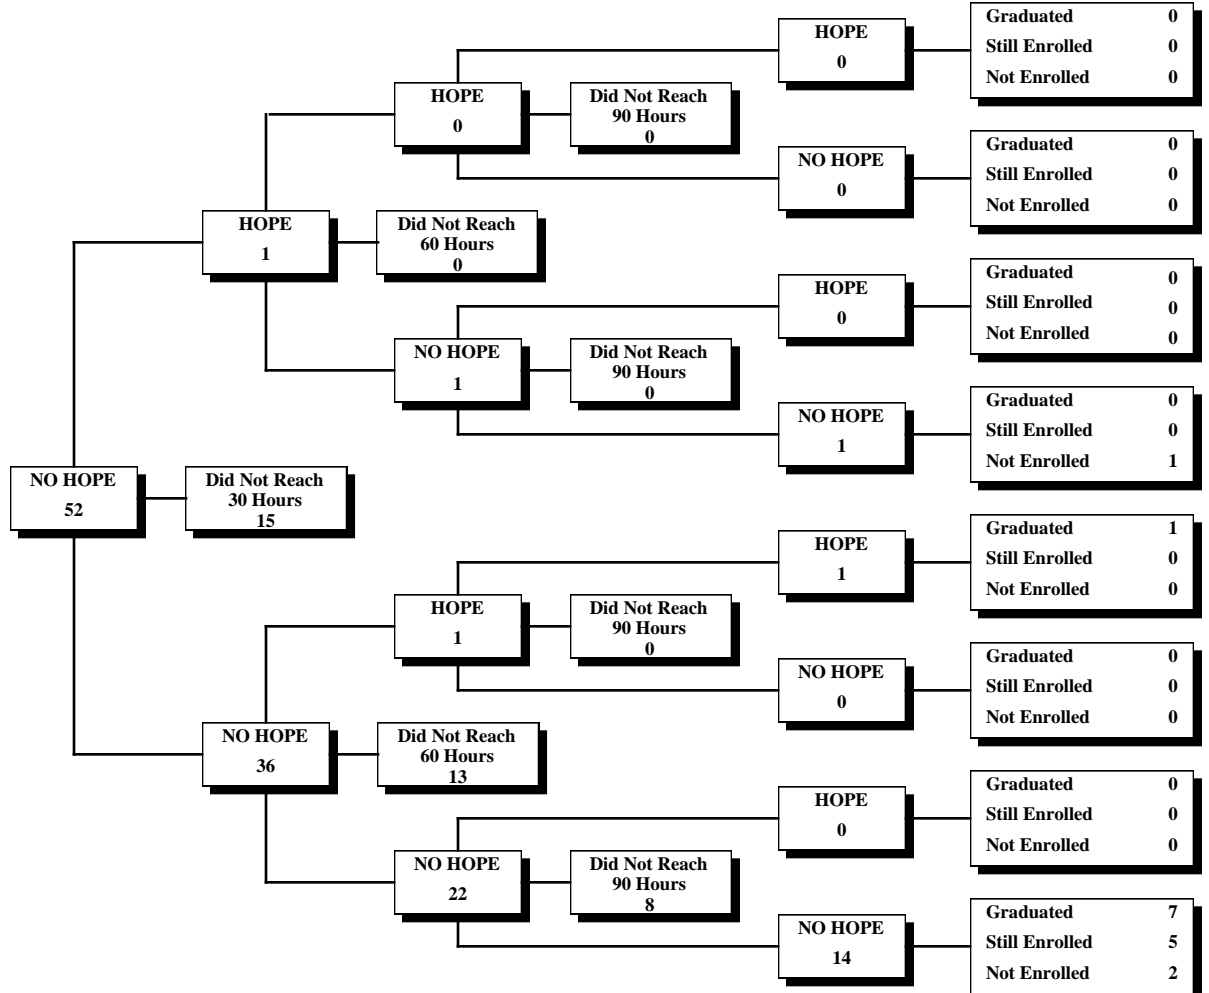

Savannah State University

Fall 2000 First-Time Freshmen Eligible for HOPE

University System of Georgia
 HOPE Scholarship
 30-60-90 Credit Hour Status Report
 Fall 2000 through Spring 2006

Southern Polytechnic State University
Fall 2000 First-Time Freshmen Eligible for HOPE