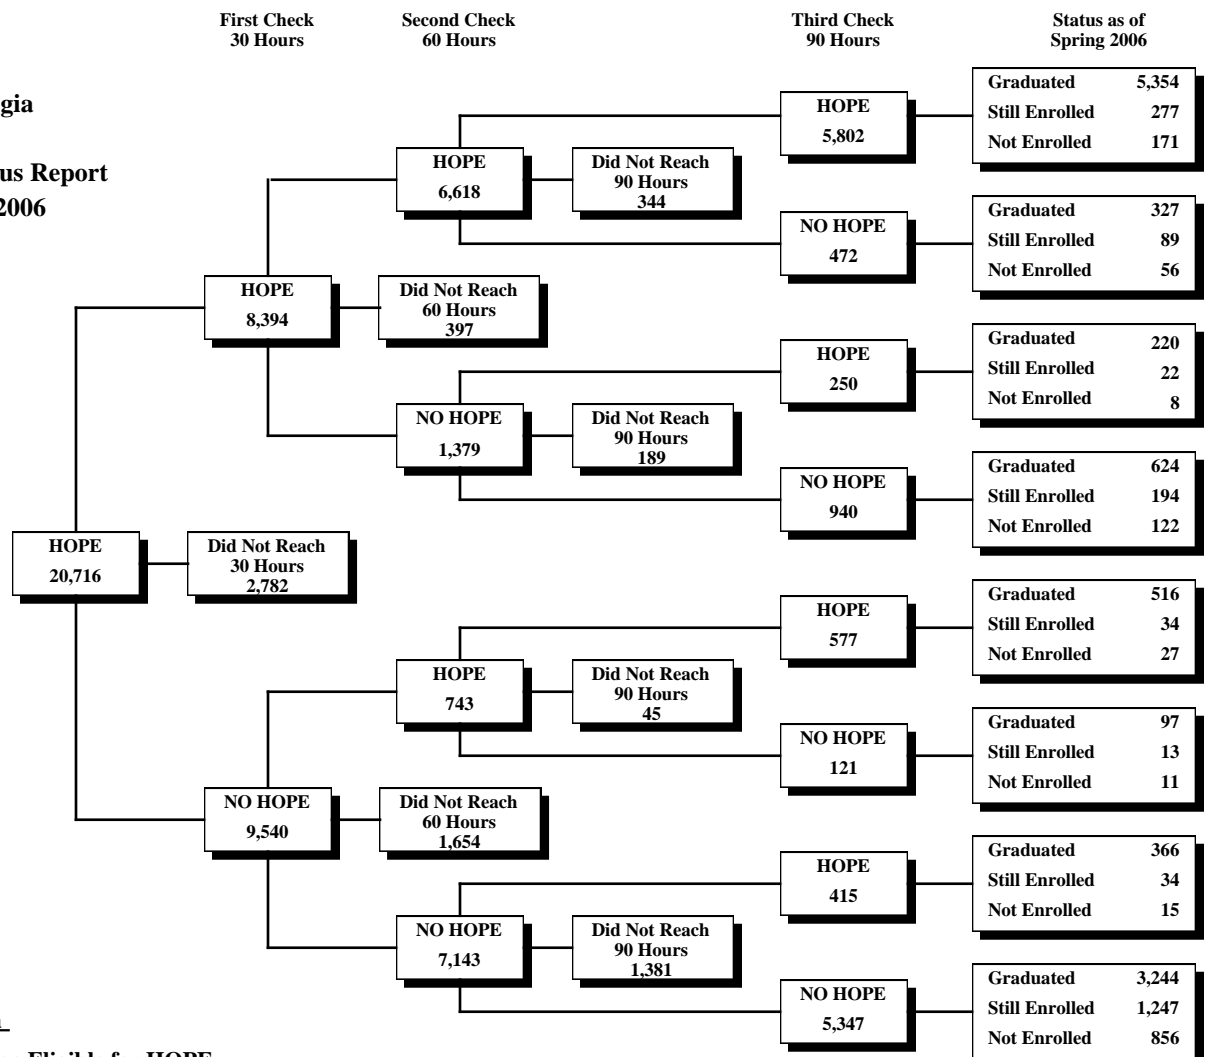

**University System of Georgia
HOPE Scholarship
30-60-90 Credit Hour Status Report
Fall 2000 through Spring 2006**