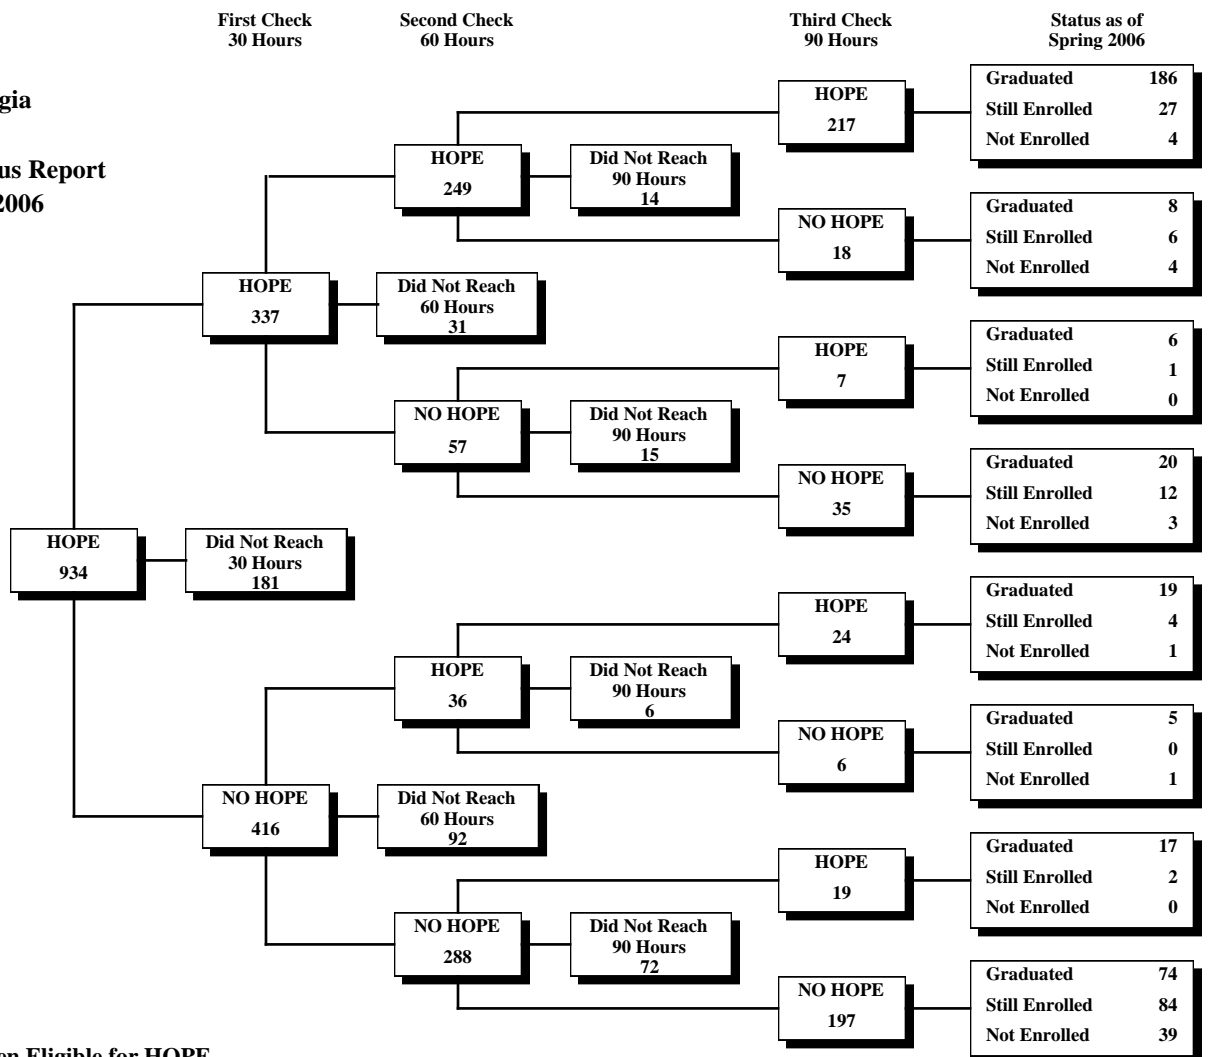

University System of Georgia
HOPE Scholarship
30-60-90 Credit Hour Status Report
Fall 2000 through Spring 2006