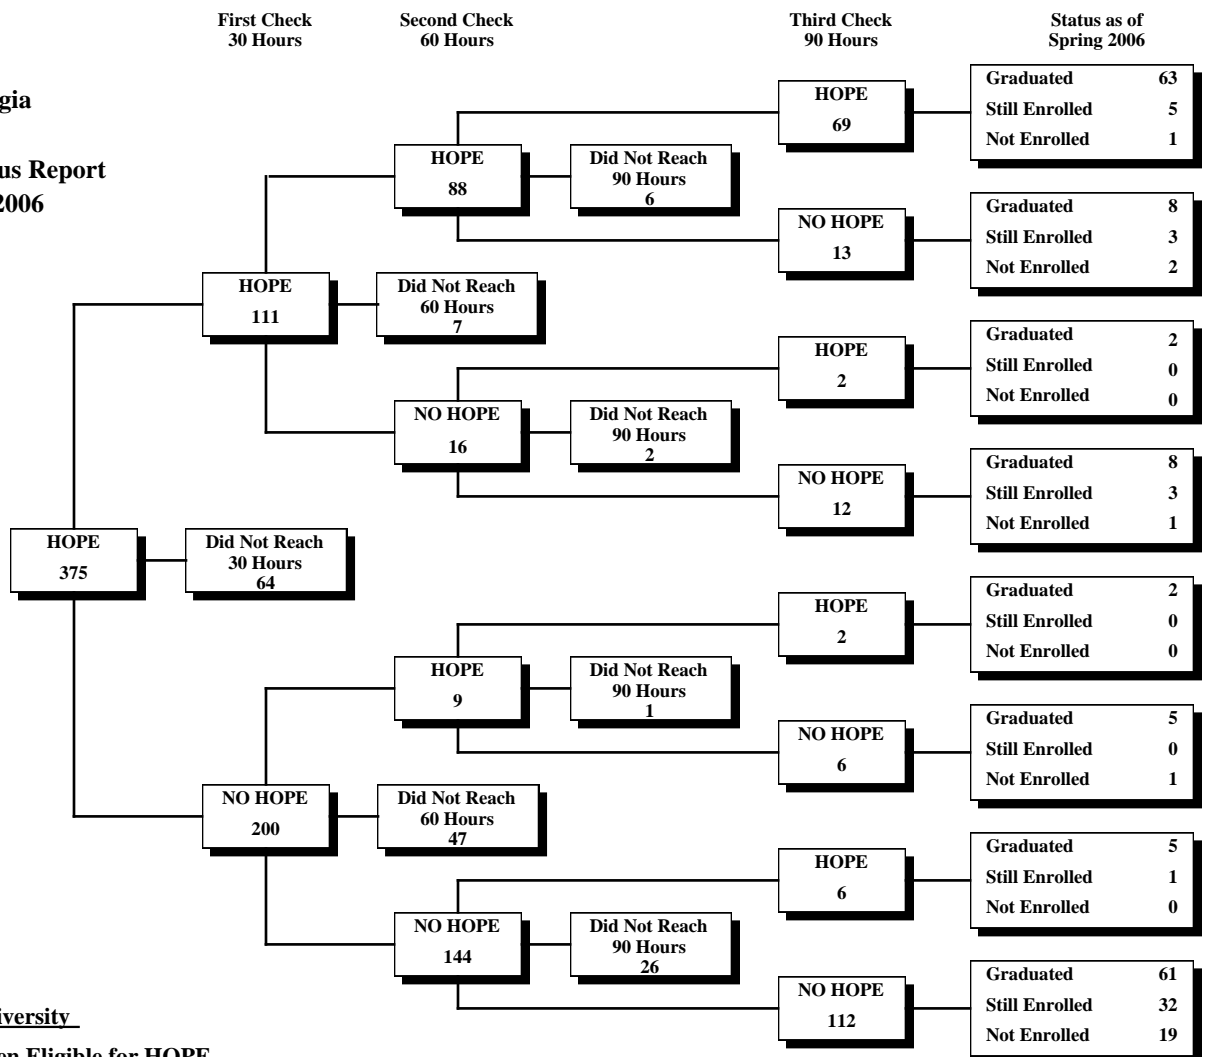

University System of Georgia
HOPE Scholarship
30-60-90 Credit Hour Status Report
Fall 2000 through Spring 2006