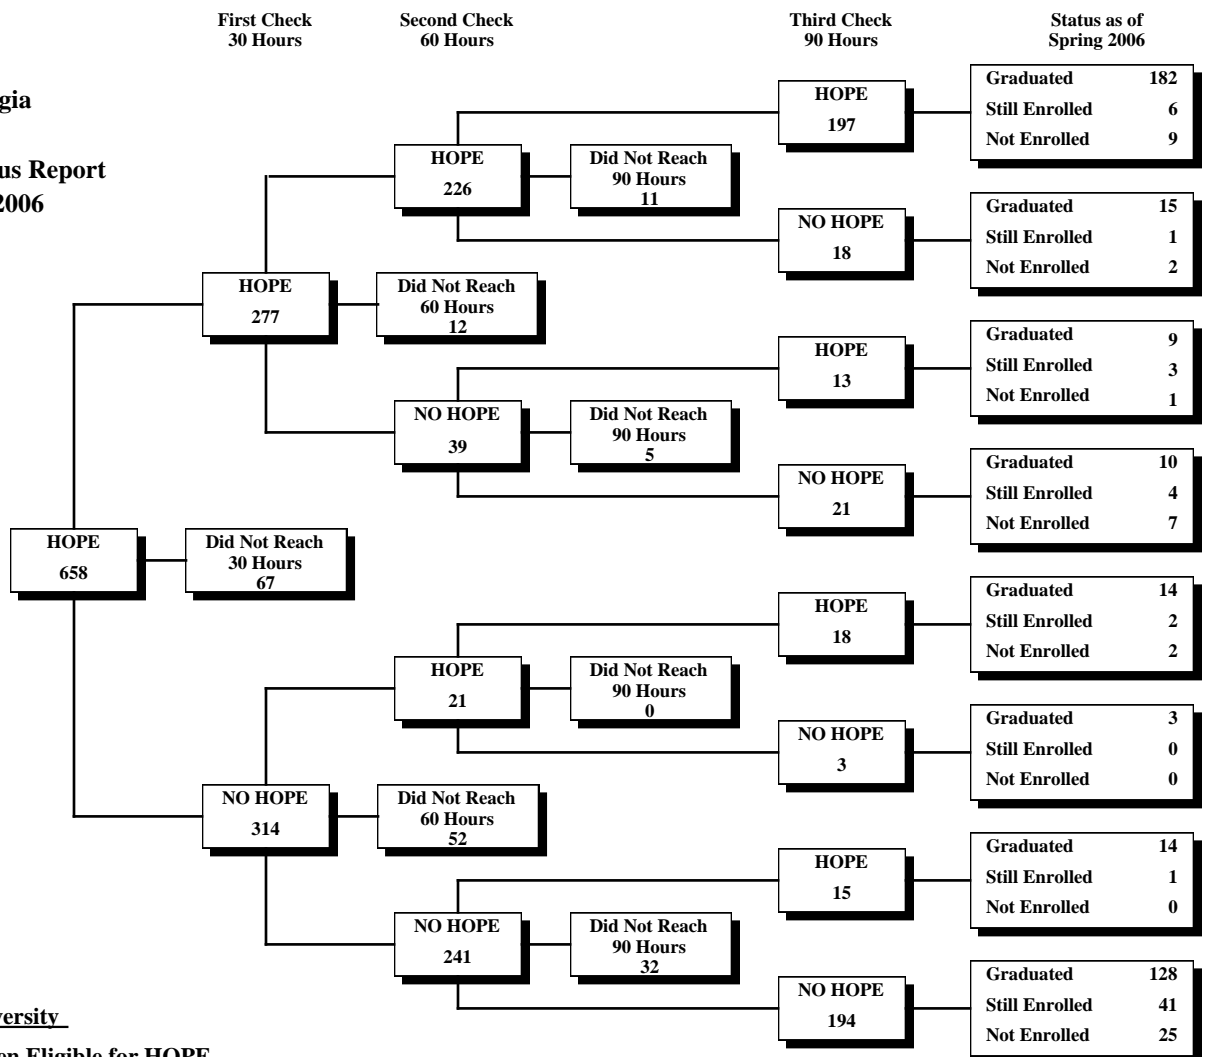

University System of Georgia
 HOPE Scholarship
 30-60-90 Credit Hour Status Report
 Fall 2000 through Spring 2006

Fort Valley State University

Fall 2000 First-Time Freshmen Eligible for HOPE

University System of Georgia
 HOPE Scholarship
 30-60-90 Credit Hour Status Report
 Fall 2000 through Spring 2006