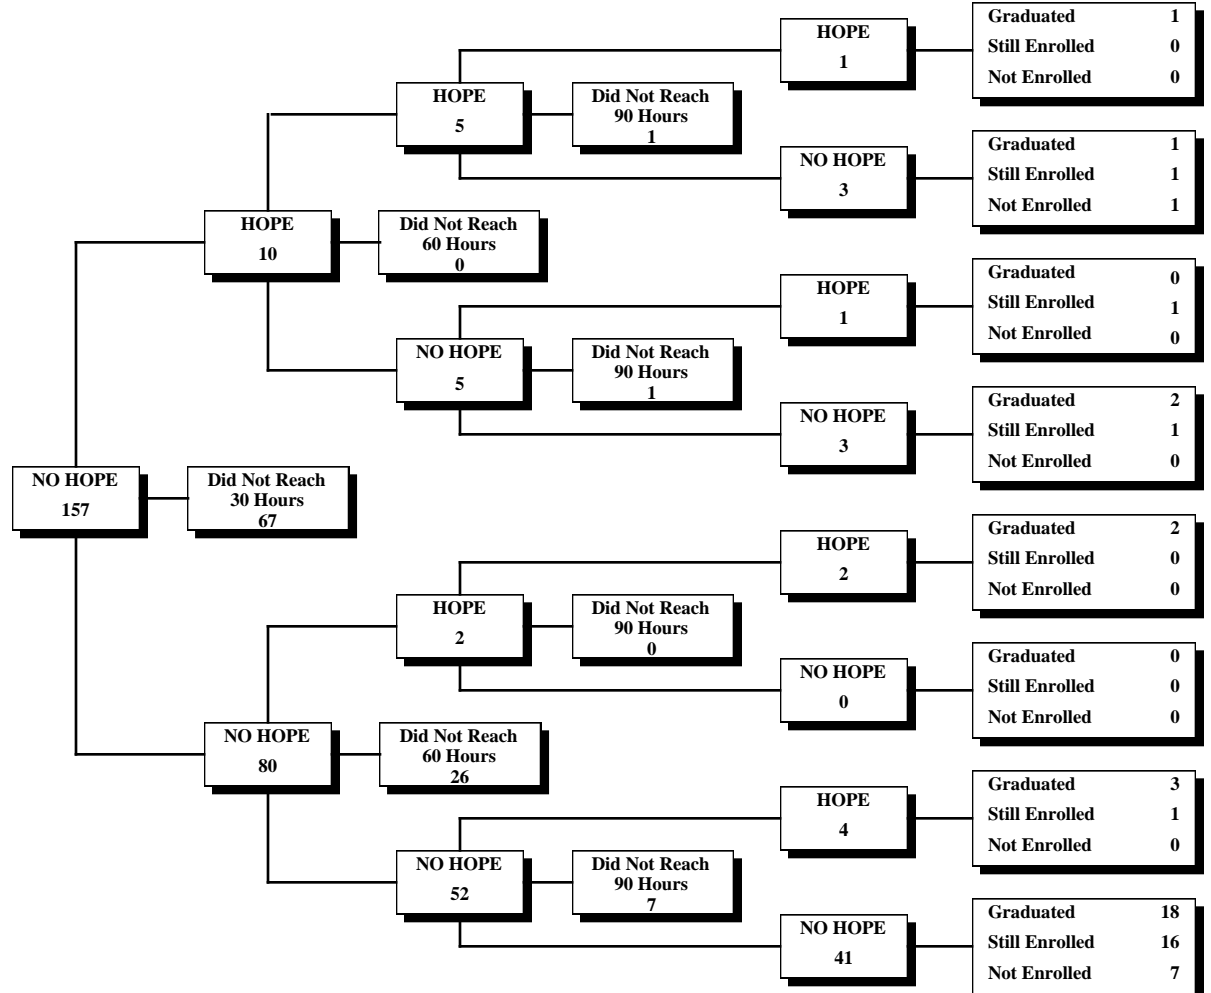

Augusta State University

Fall 2000 First-Time Freshmen Eligible for HOPE