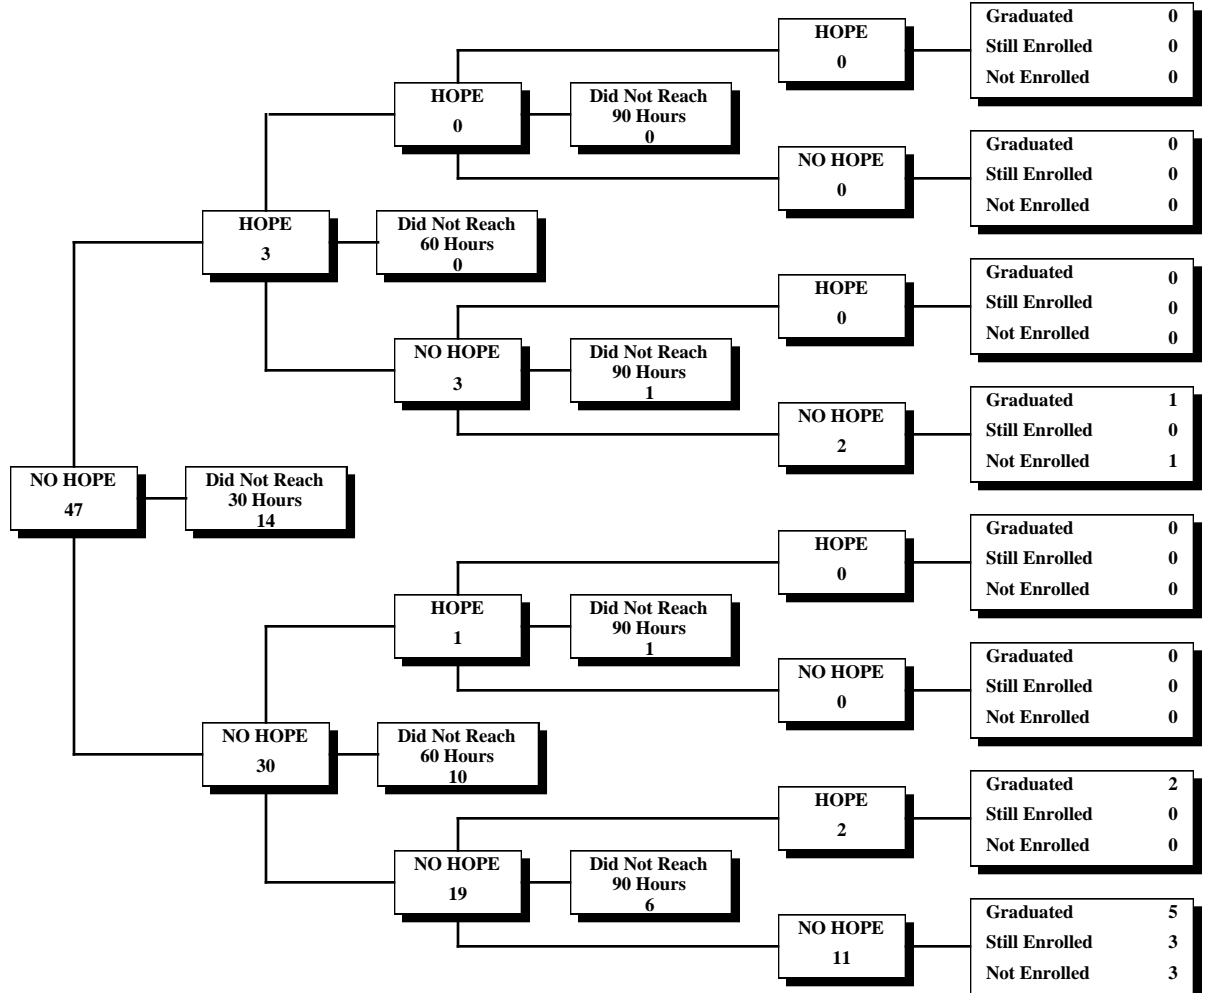

Georgia College & State University

Fall 2000 First-Time Freshmen Eligible for HOPE

University System of Georgia
 HOPE Scholarship
 30-60-90 Credit Hour Status Report
 Fall 2000 through Spring 2006

Georgia Southwestern State University
Fall 2000 First-Time Freshmen Eligible for HOPE