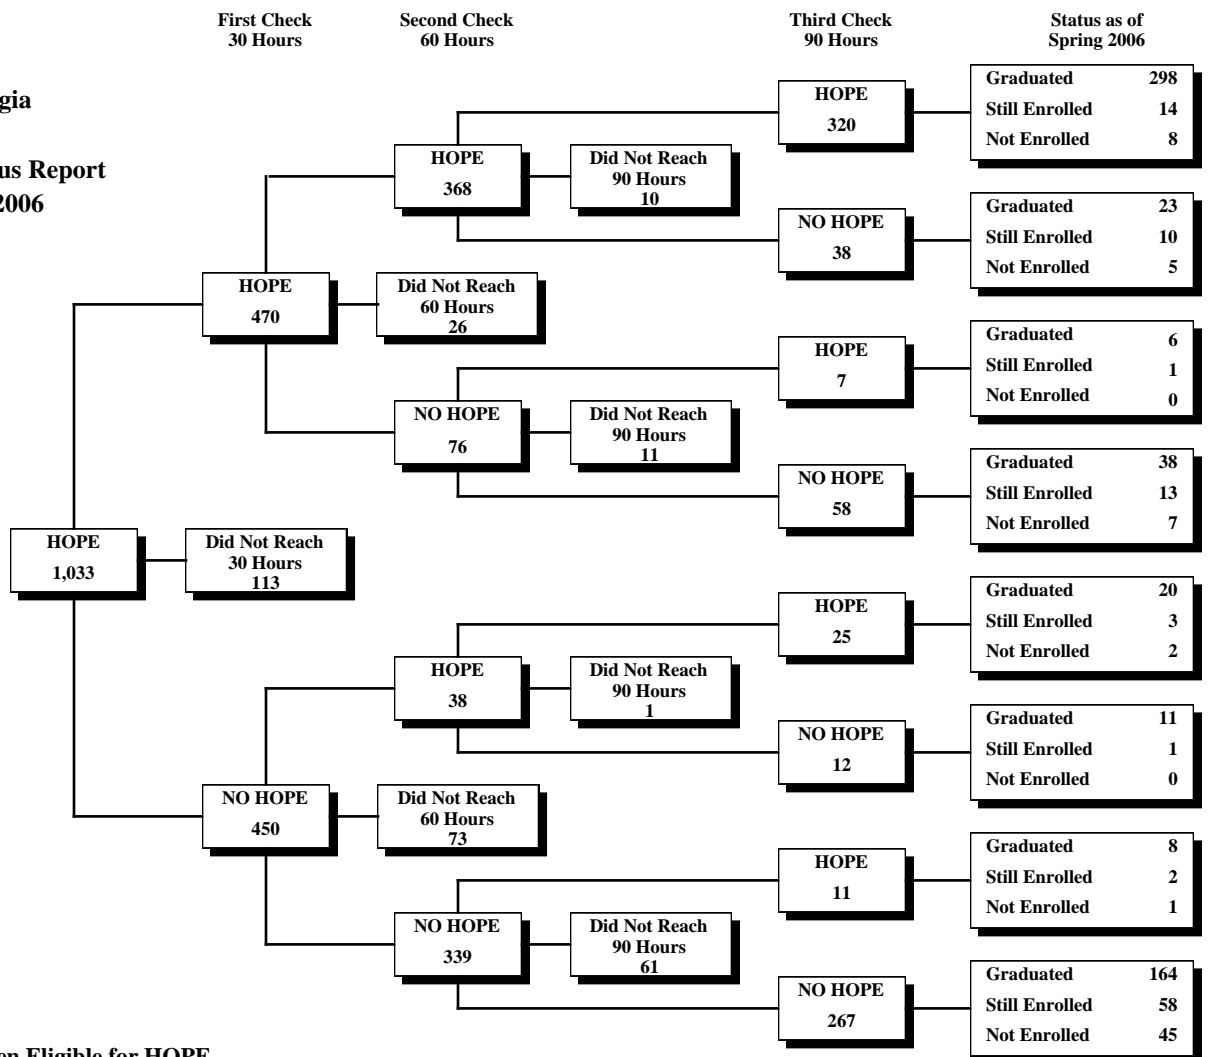

University System of Georgia
HOPE Scholarship
30-60-90 Credit Hour Status Report
Fall 2000 through Spring 2006