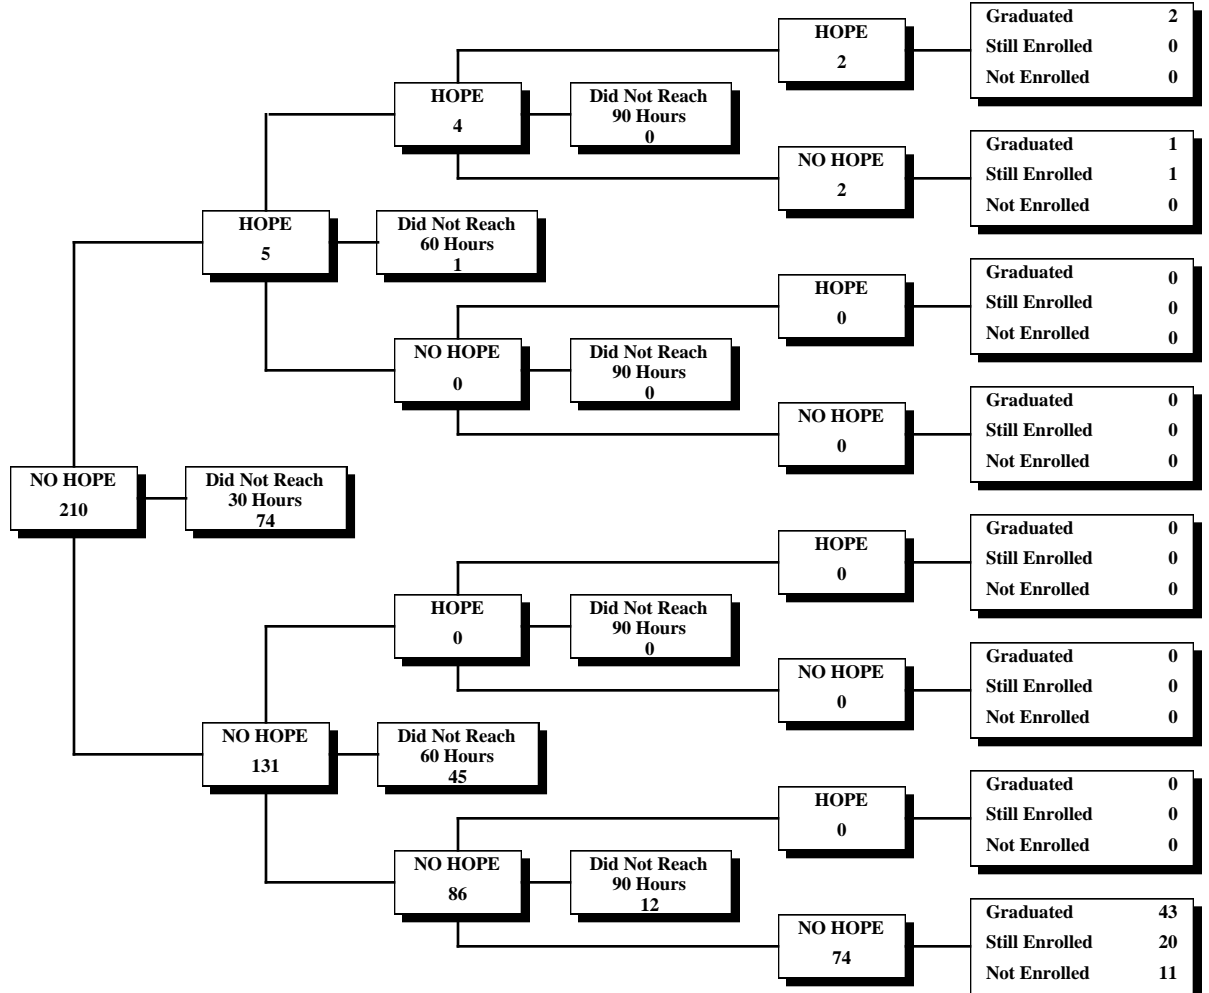

University of West Georgia
Fall 2000 First-Time Freshmen Eligible for HOPE