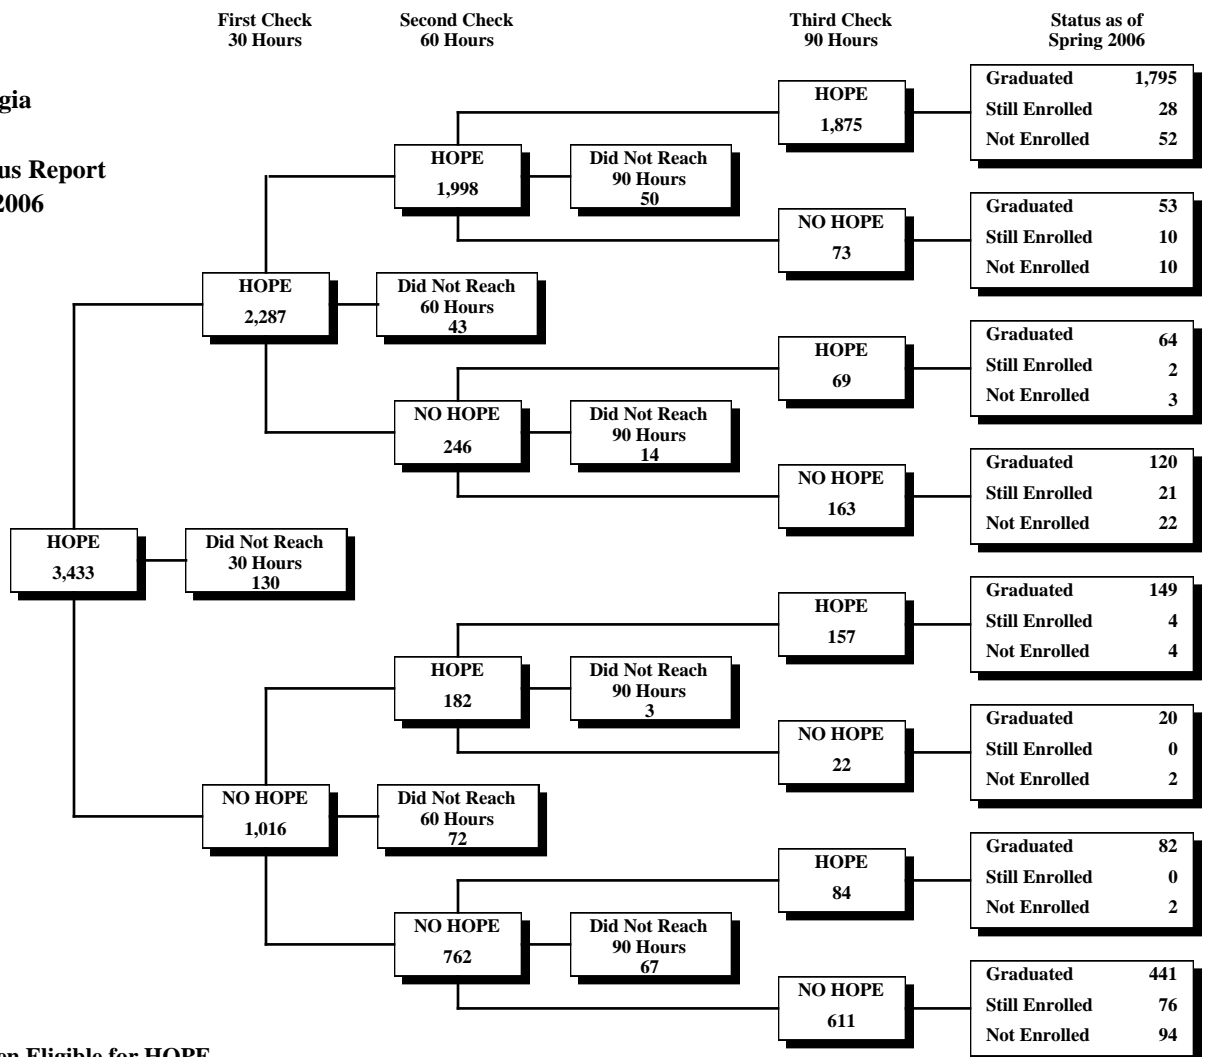

University System of Georgia
HOPE Scholarship
30-60-90 Credit Hour Status Report
Fall 2000 through Spring 2006