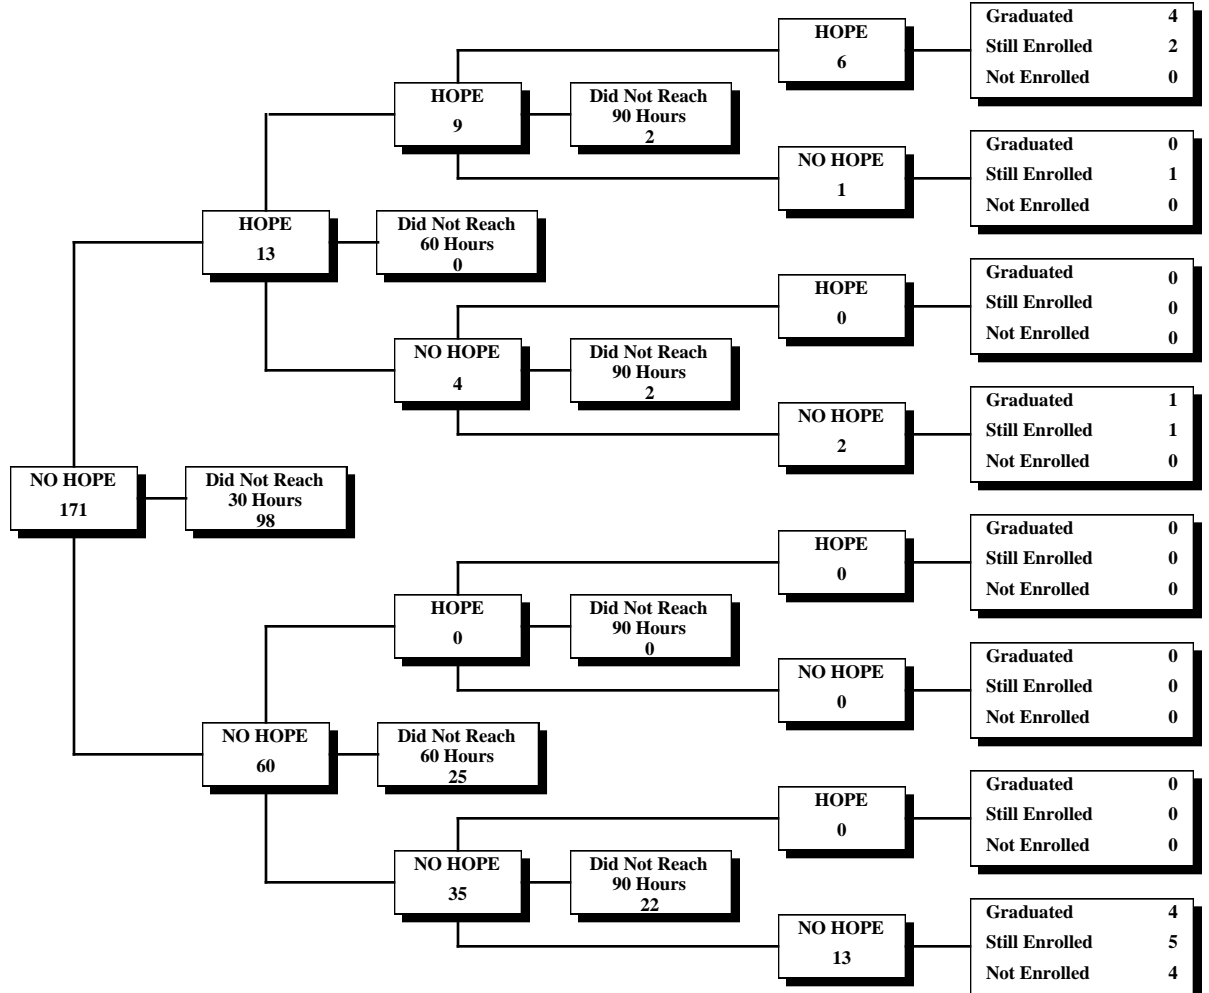

Georgia Highlands College

Fall 2000 First-Time Freshmen Eligible for HOPE