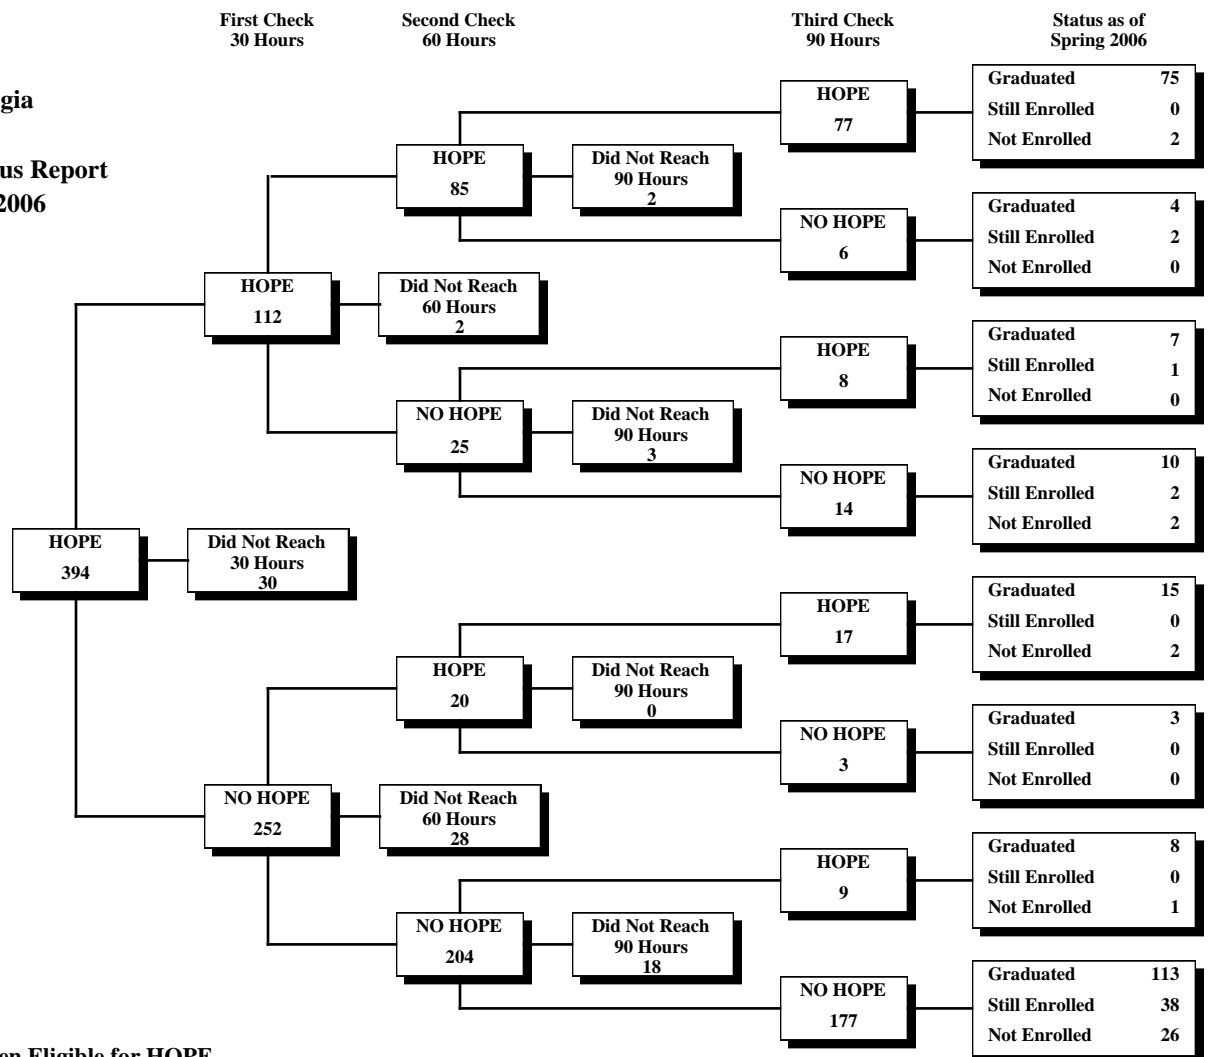

University System of Georgia
HOPE Scholarship
30-60-90 Credit Hour Status Report
Fall 2000 through Spring 2006