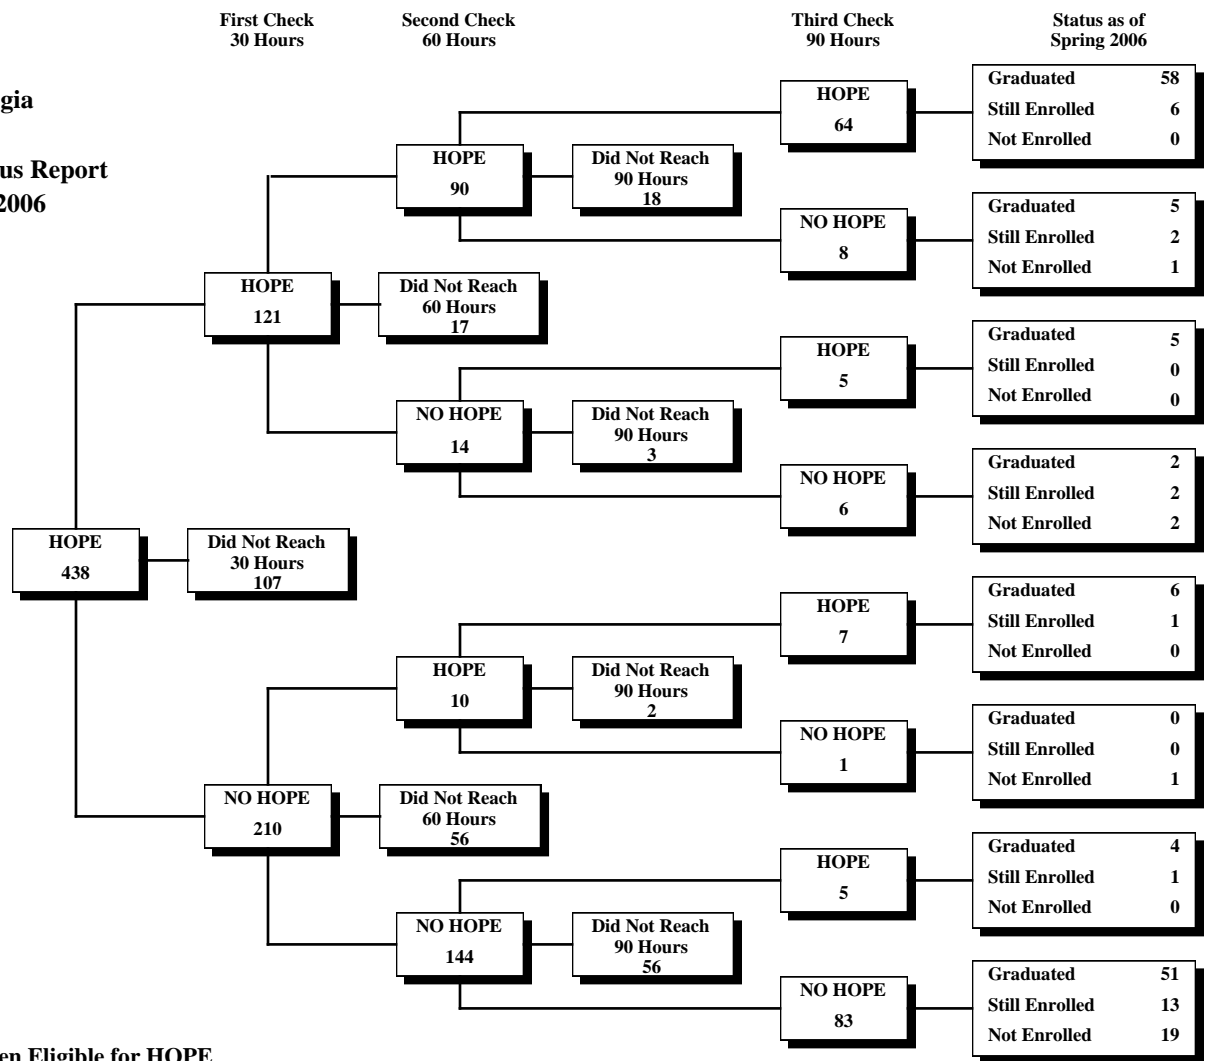

University System of Georgia
HOPE Scholarship
30-60-90 Credit Hour Status Report
Fall 2000 through Spring 2006