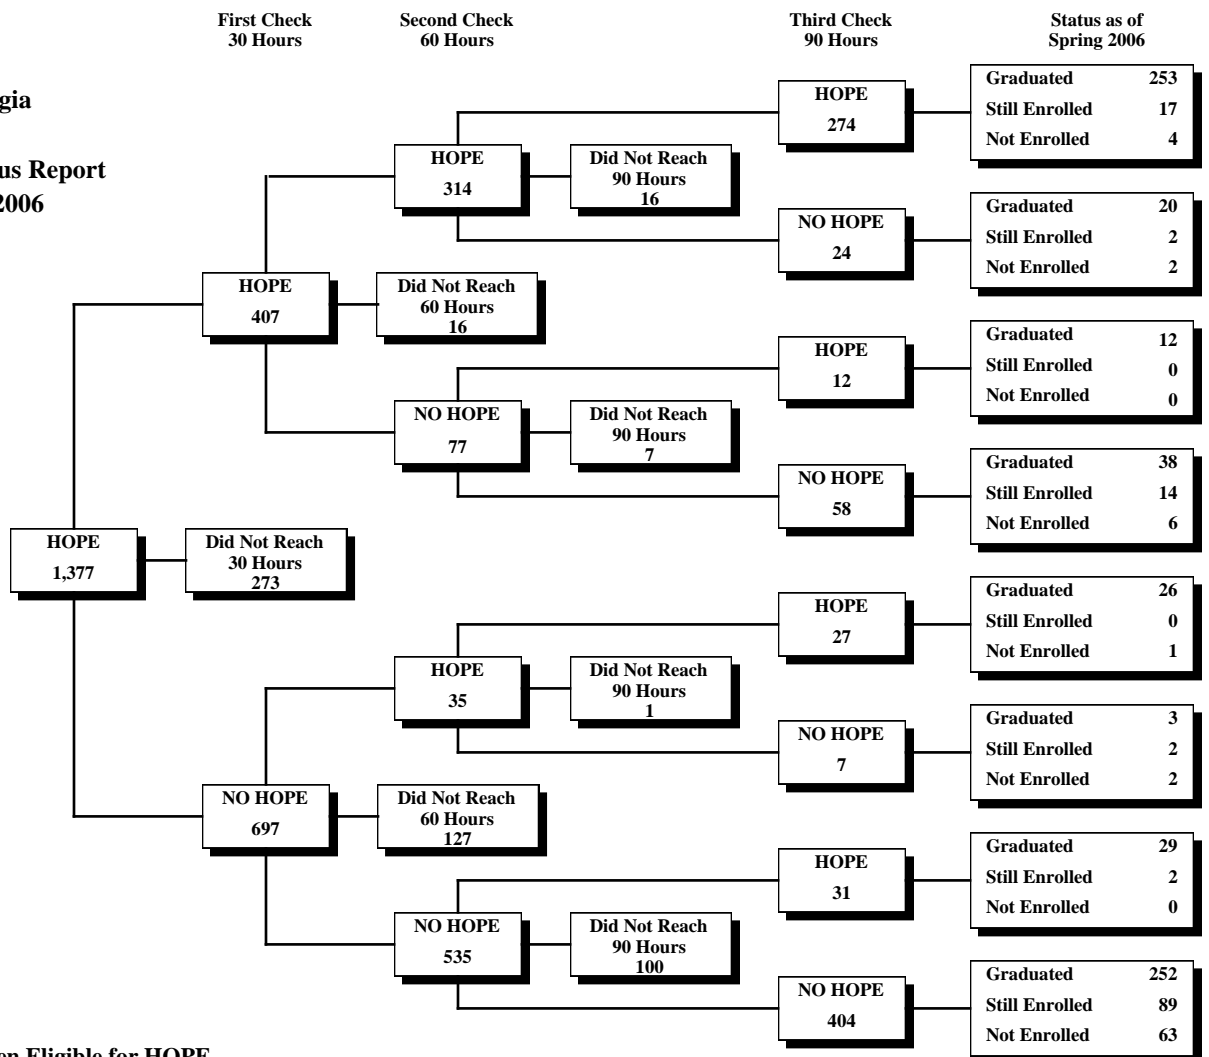

University System of Georgia
HOPE Scholarship
30-60-90 Credit Hour Status Report
Fall 2000 through Spring 2006