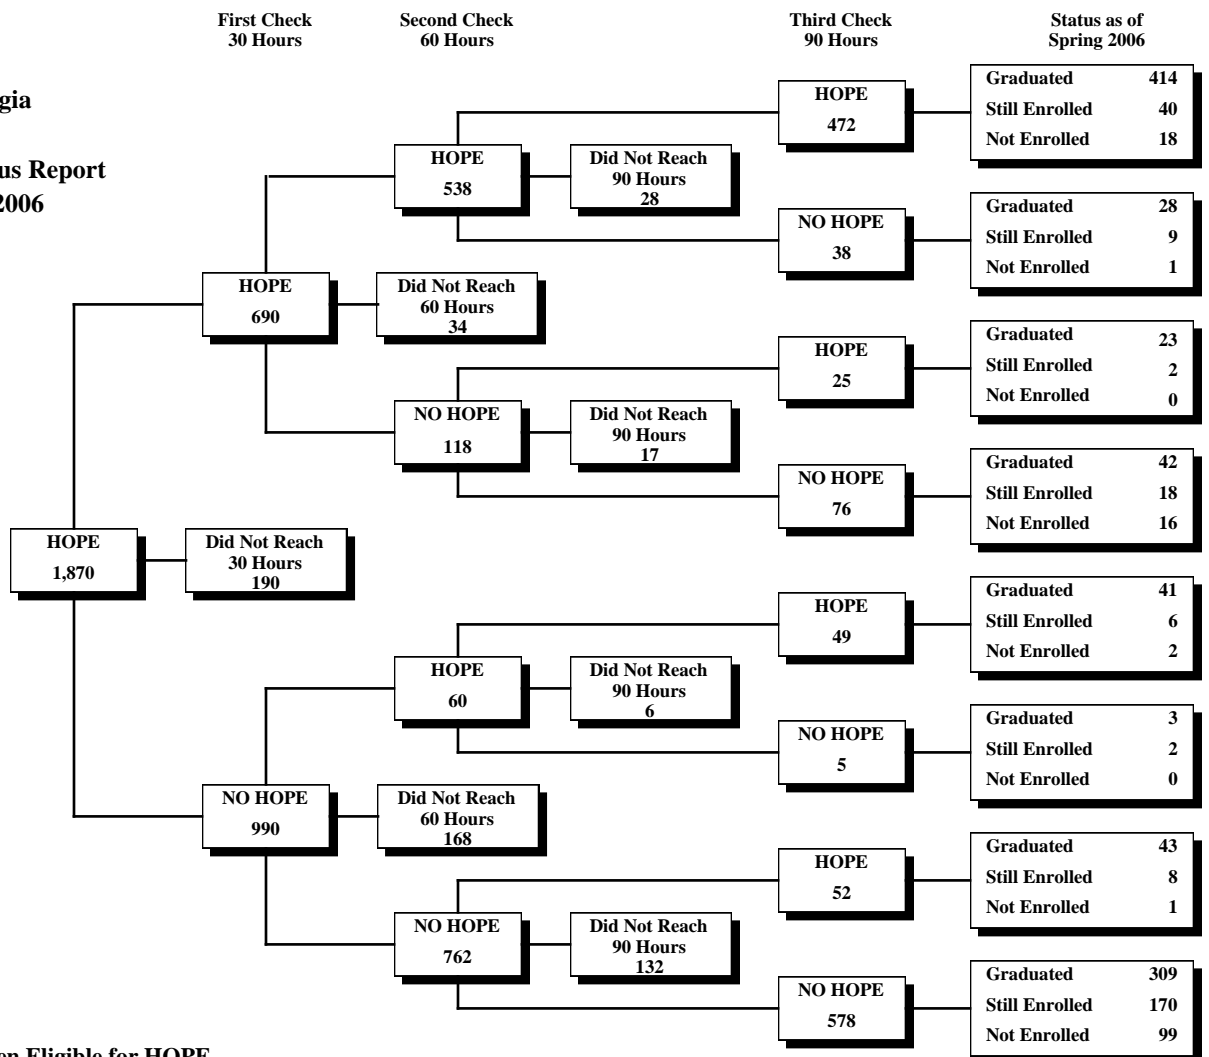

University System of Georgia
HOPE Scholarship
30-60-90 Credit Hour Status Report
Fall 2000 through Spring 2006