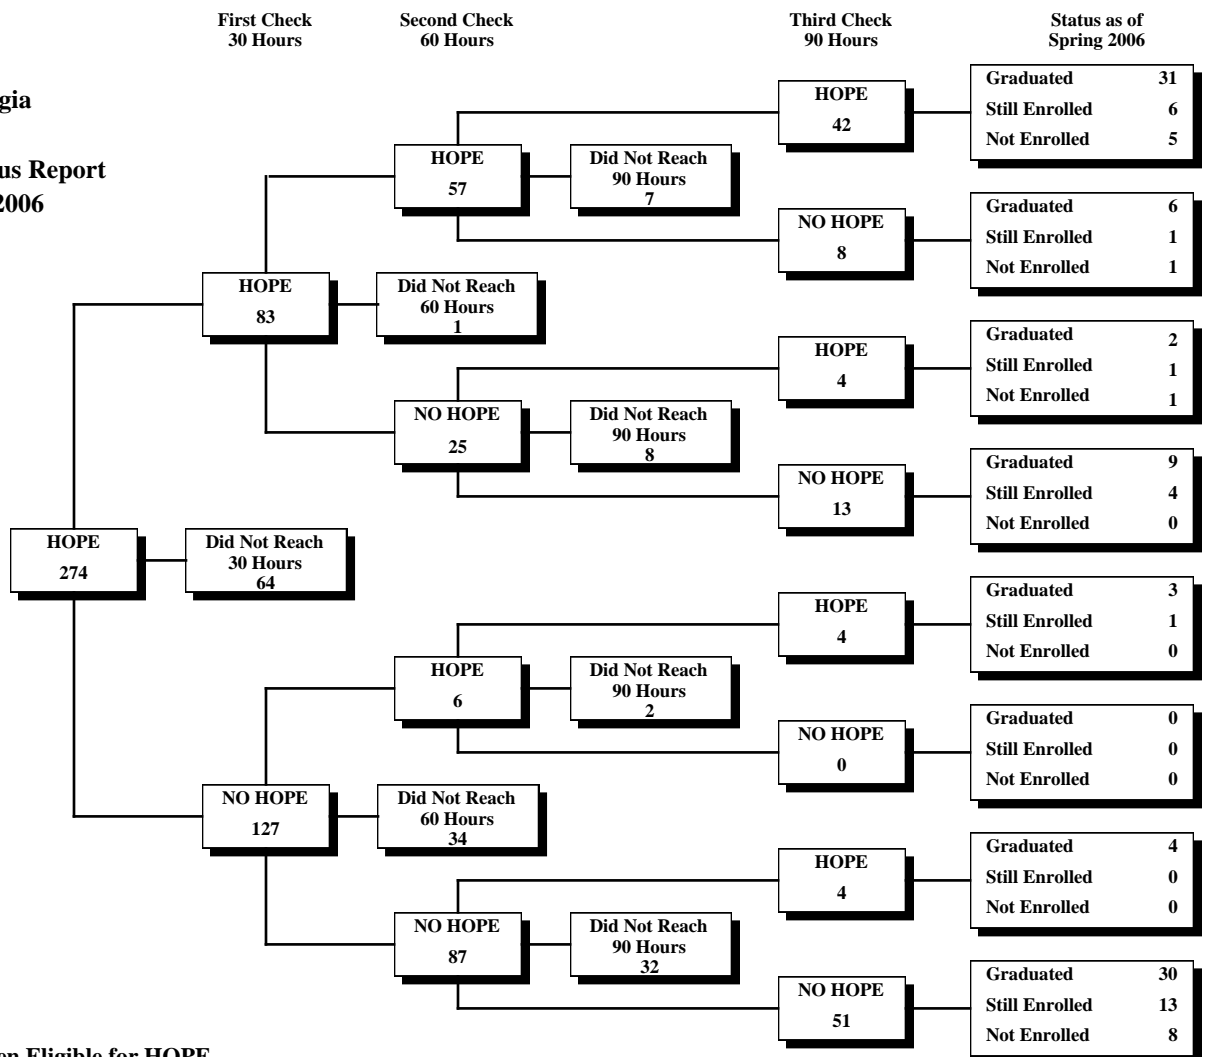

University System of Georgia
HOPE Scholarship
30-60-90 Credit Hour Status Report
Fall 2000 through Spring 2006