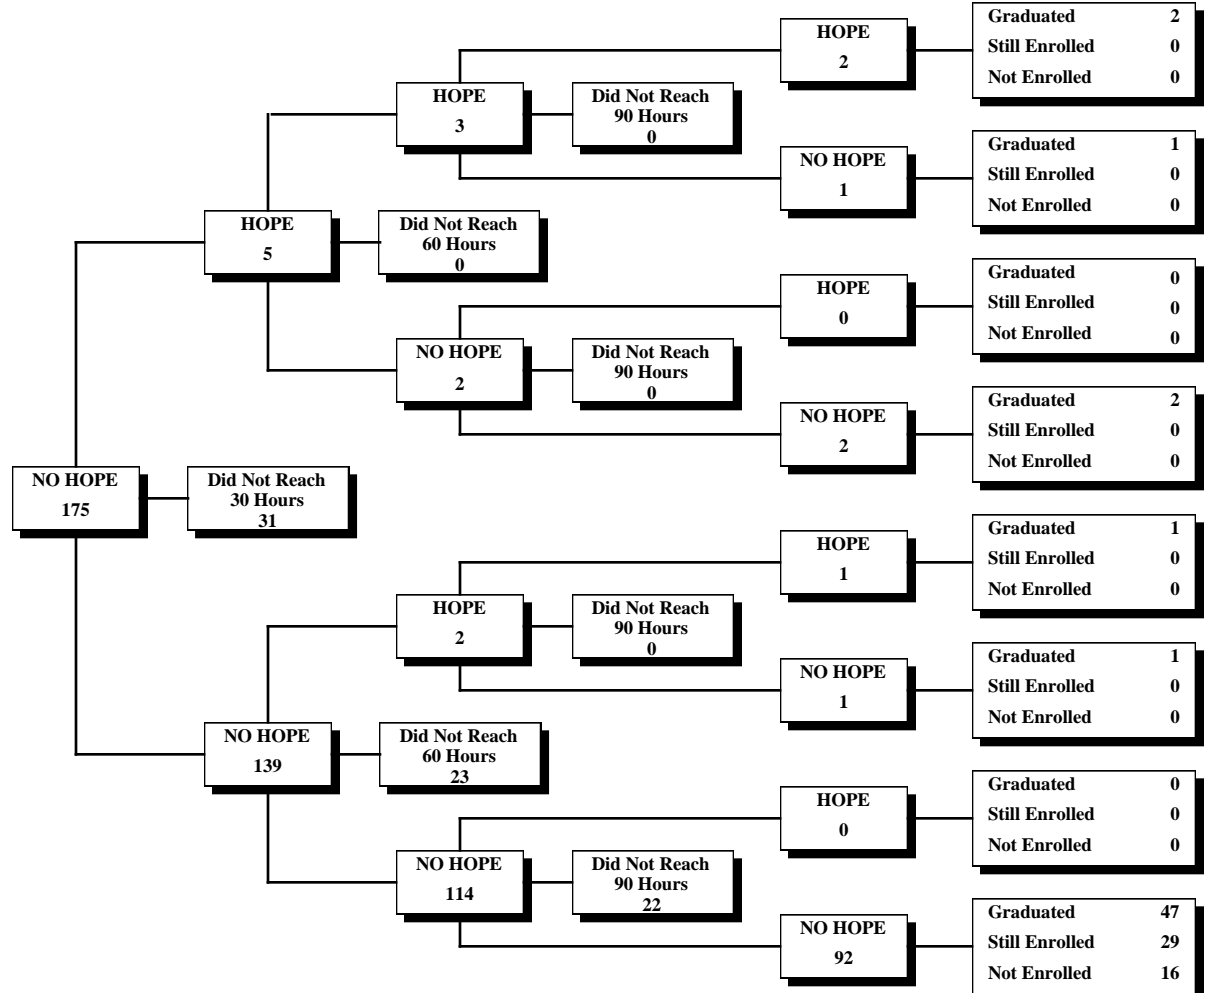

Valdosta State University

Fall 2000 First-Time Freshmen Eligible for HOPE

University System of Georgia
 HOPE Scholarship
 30-60-90 Credit Hour Status Report
 Fall 2000 through Spring 2006

Albany State University
Fall 2000 First-Time Freshmen Eligible for HOPE