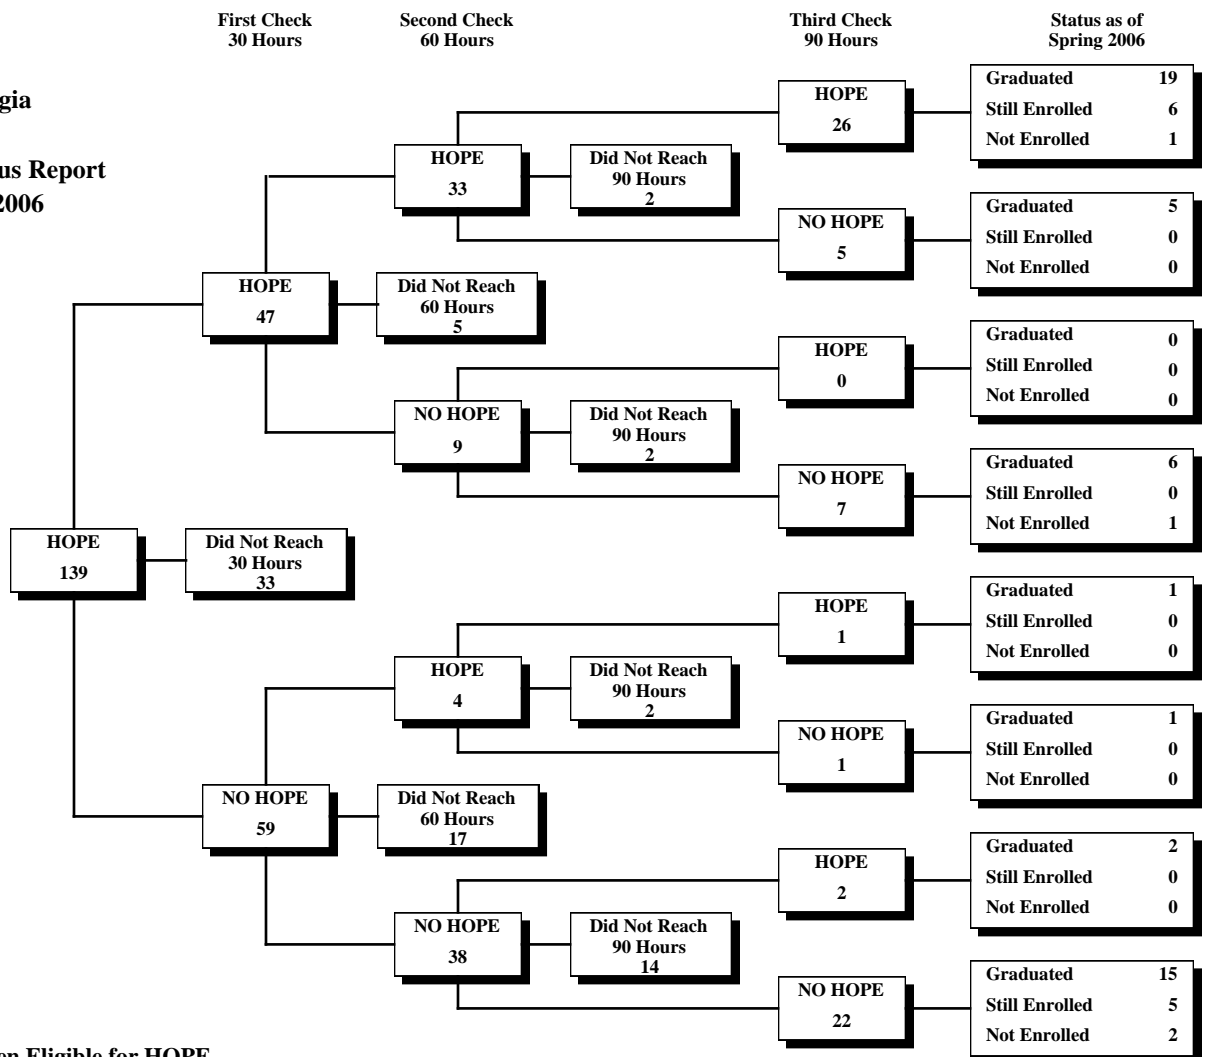

University System of Georgia
HOPE Scholarship
30-60-90 Credit Hour Status Report
Fall 2000 through Spring 2006