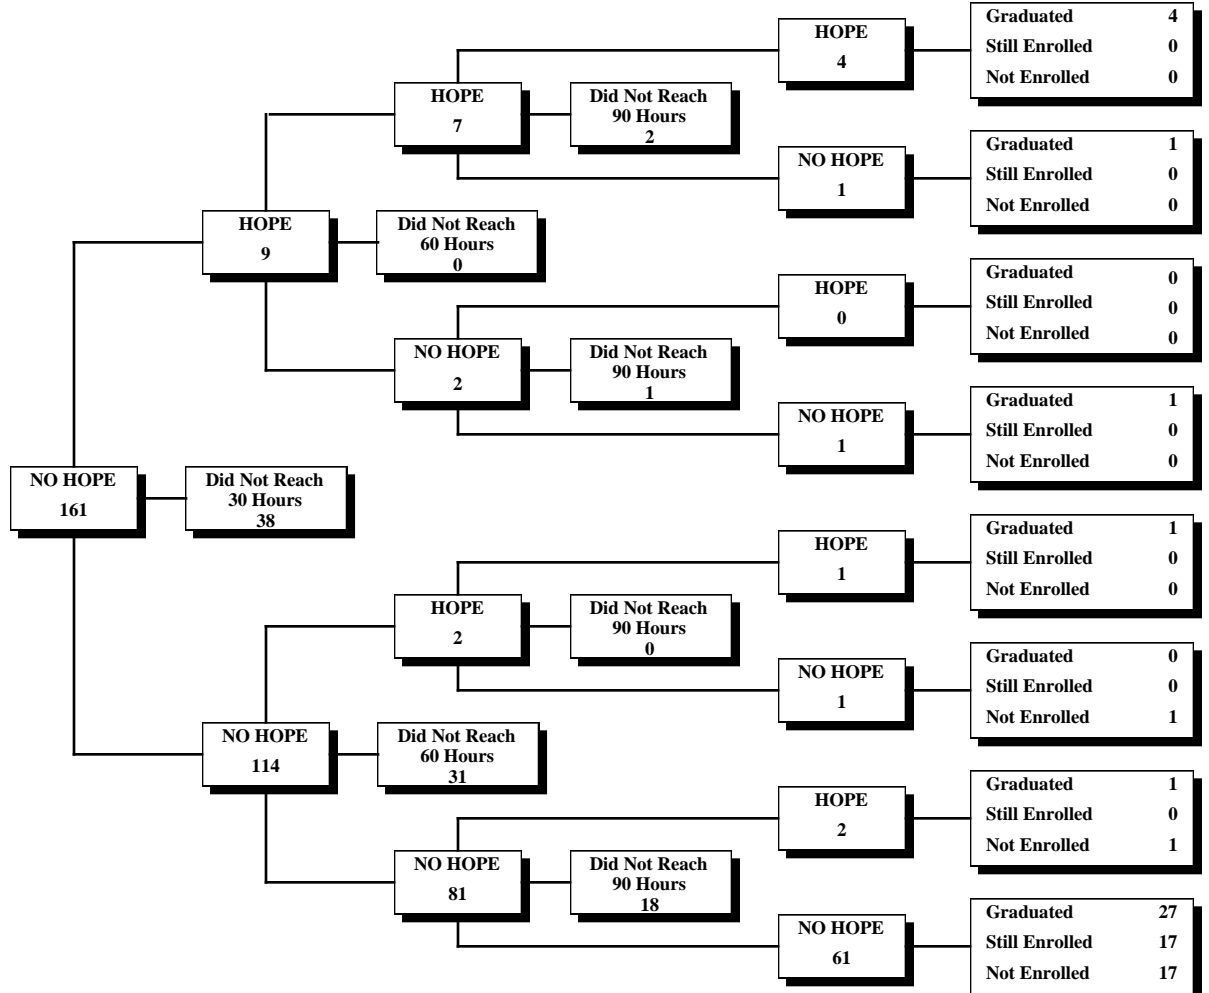

Valdosta State University

Fall 2000 First-Time Freshmen Eligible for HOPE