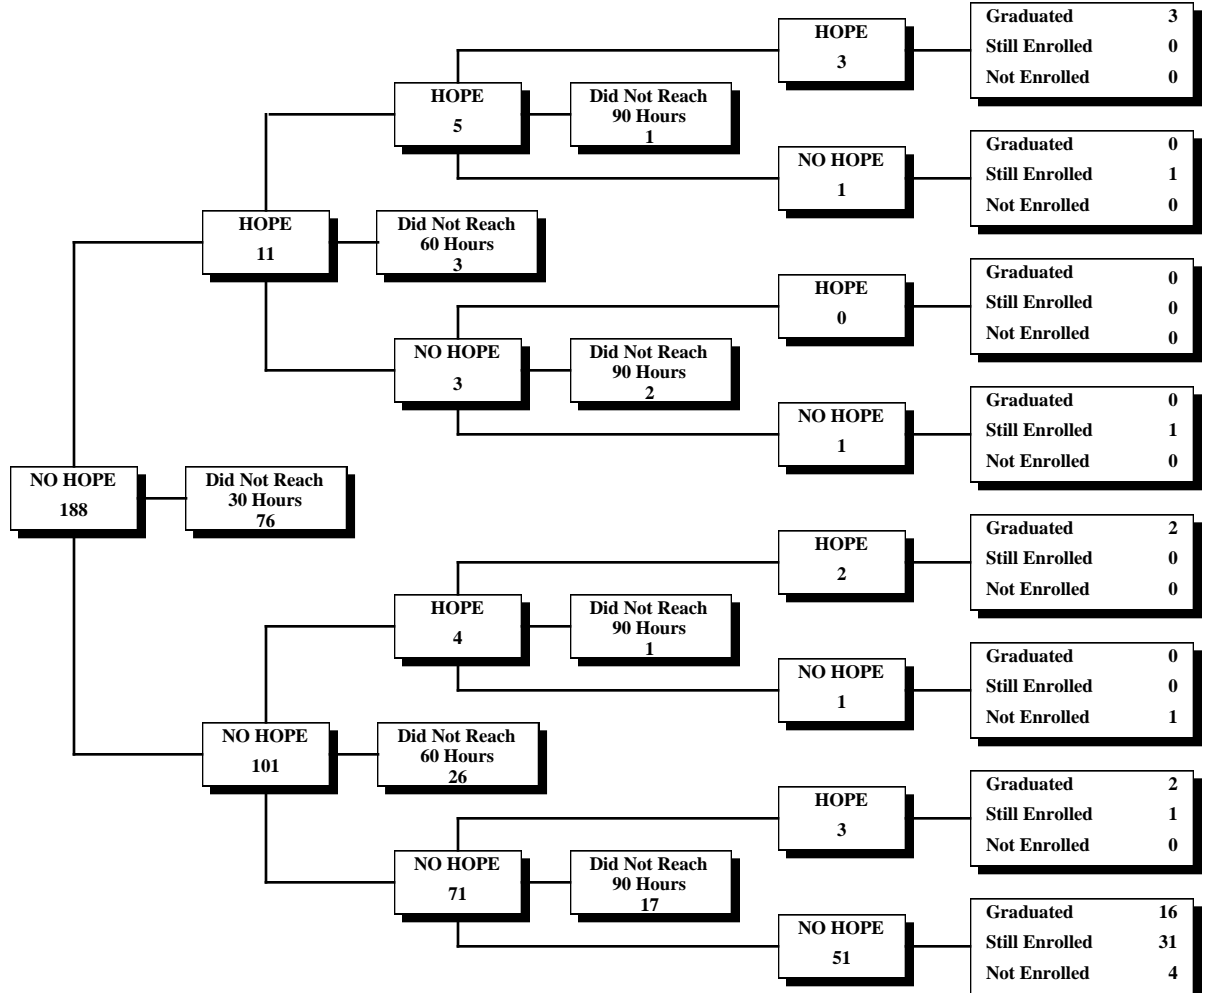

Kennesaw State University

Fall 2000 First-Time Freshmen Eligible for HOPE