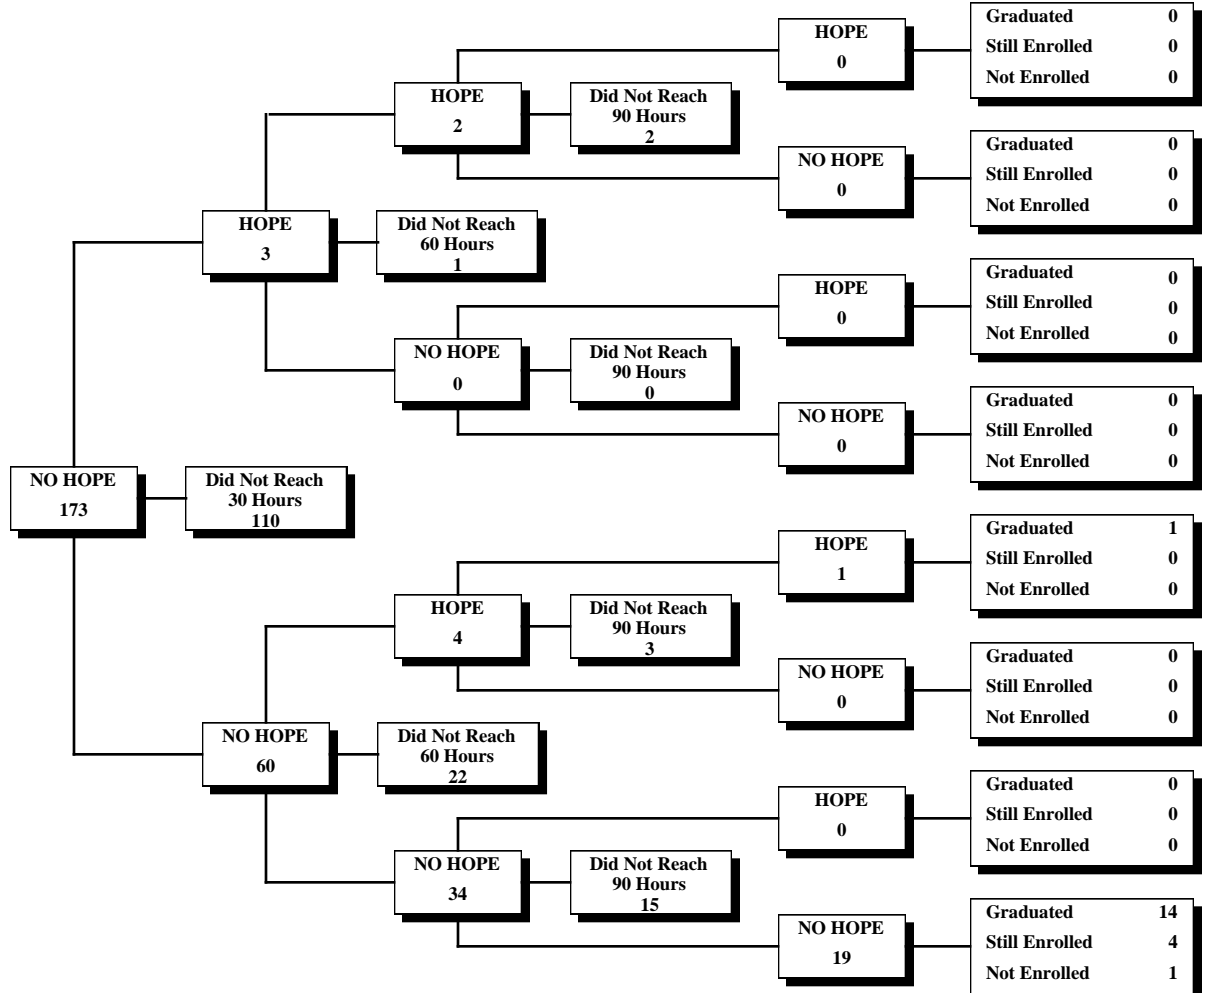

Fall 2000 First-Time Freshmen Eligible for HOPE

University System of Georgia
 HOPE Scholarship
 30-60-90 Credit Hour Status Report
 Fall 2000 through Spring 2006

Dalton State College

Fall 2000 First-Time Freshmen Eligible for HOPE