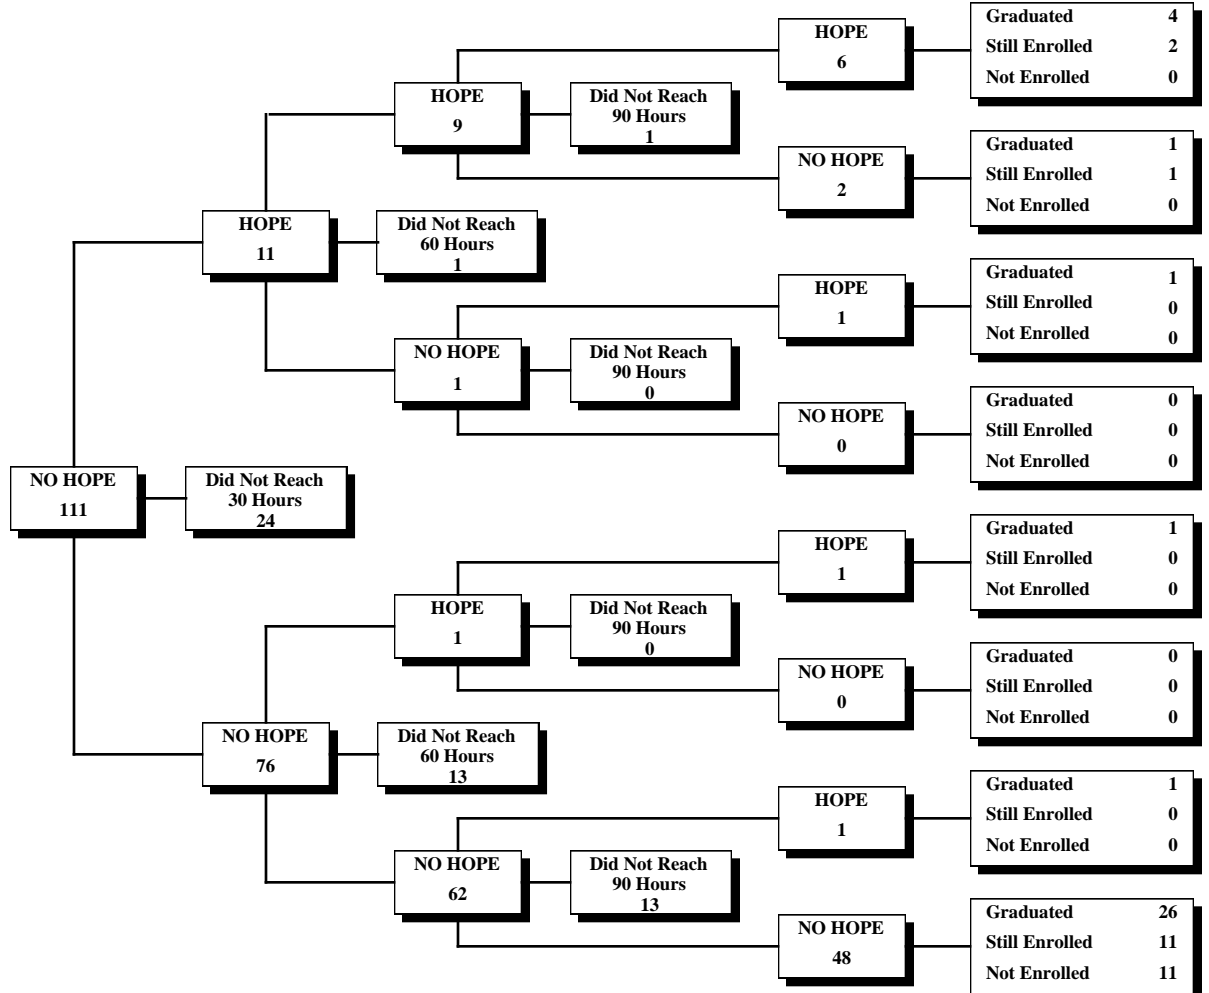

Georgia State University
Fall 2000 First-Time Freshmen Eligible for HOPE