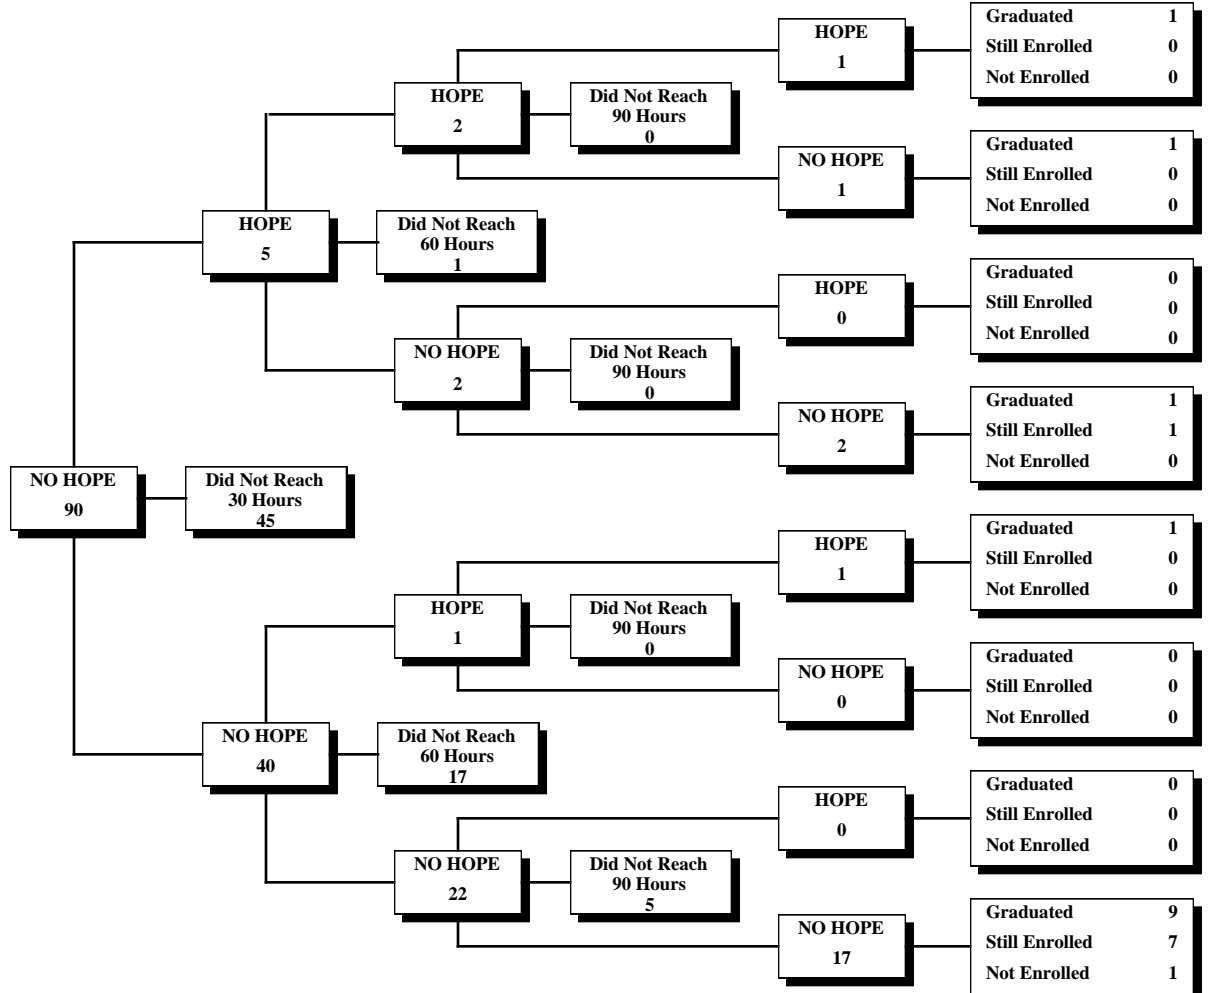

Armstrong Atlantic State University
Fall 2000 First-Time Freshmen Eligible for HOPE