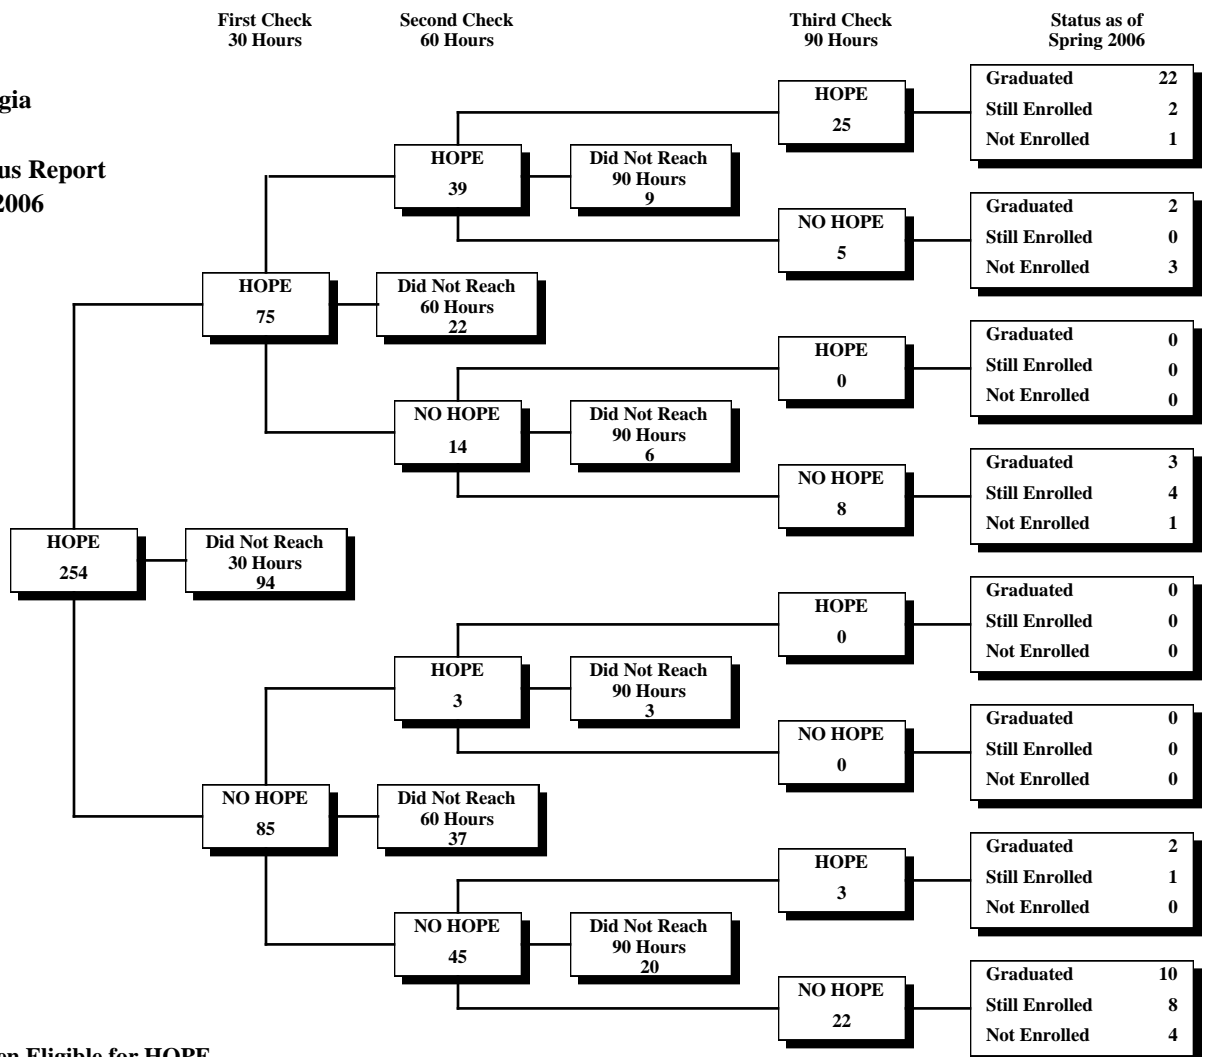

University System of Georgia
 HOPE Scholarship
 30-60-90 Credit Hour Status Report
 Fall 2000 through Spring 2006

East Georgia College

Fall 2000 First-Time Freshmen Eligible for HOPE

University System of Georgia
 HOPE Scholarship
 30-60-90 Credit Hour Status Report
 Fall 2000 through Spring 2006