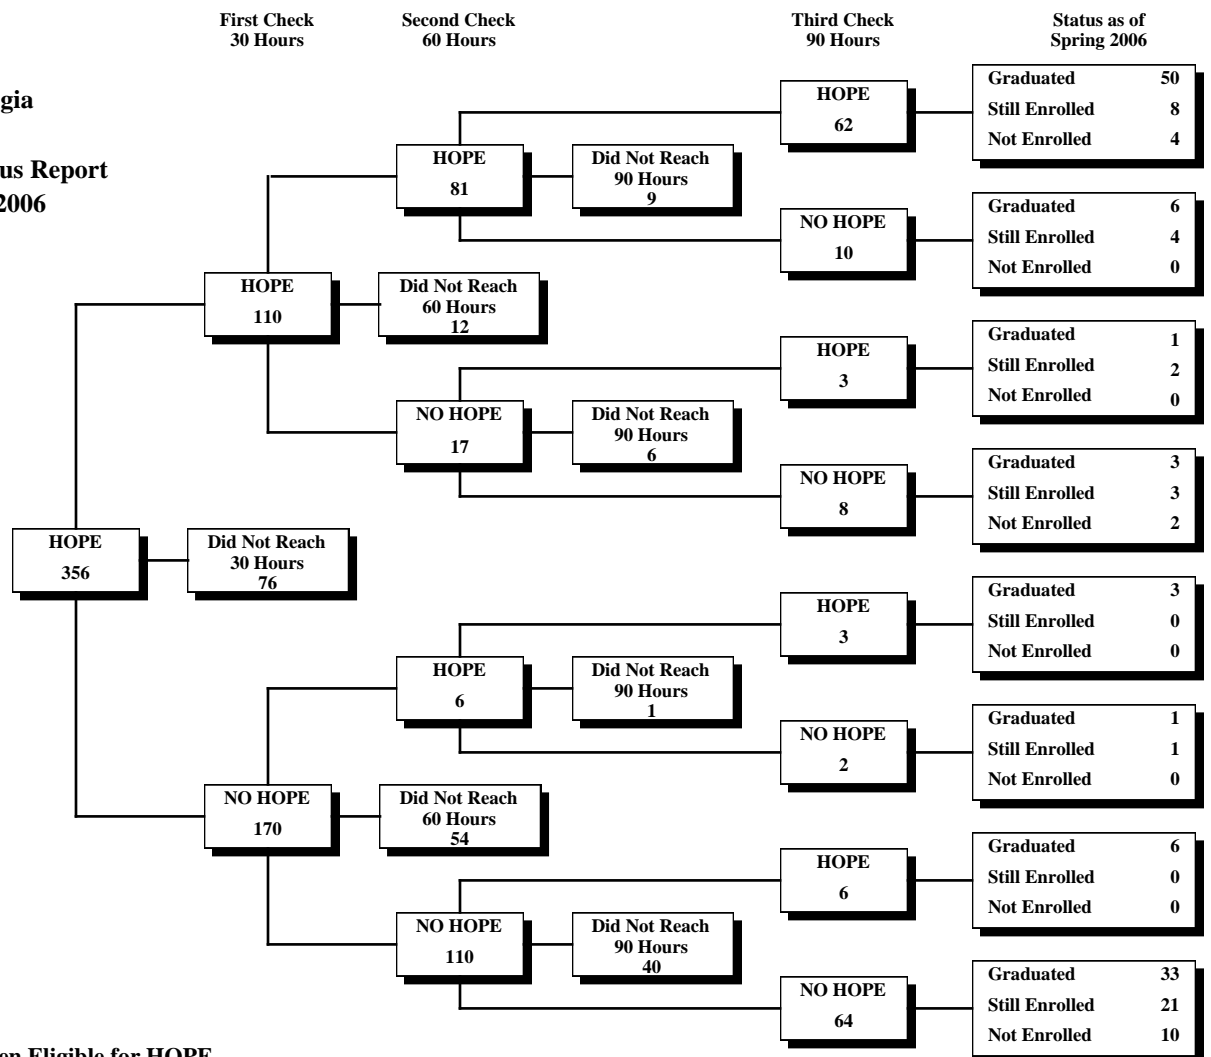

University System of Georgia
HOPE Scholarship
30-60-90 Credit Hour Status Report
Fall 2000 through Spring 2006