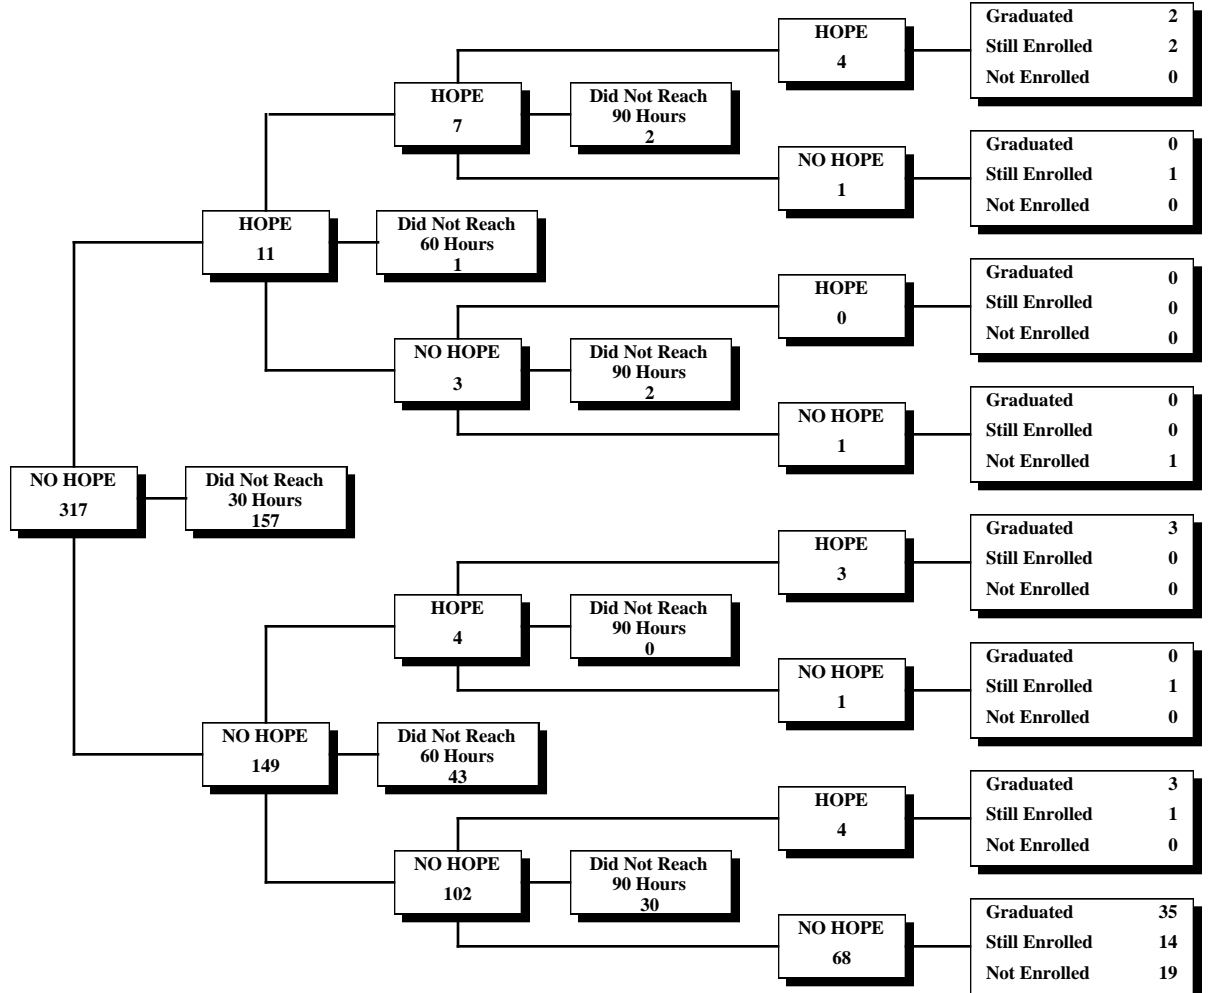

Abraham Baldwin Agricultural College
Fall 2000 First-Time Freshmen Eligible for HOPE