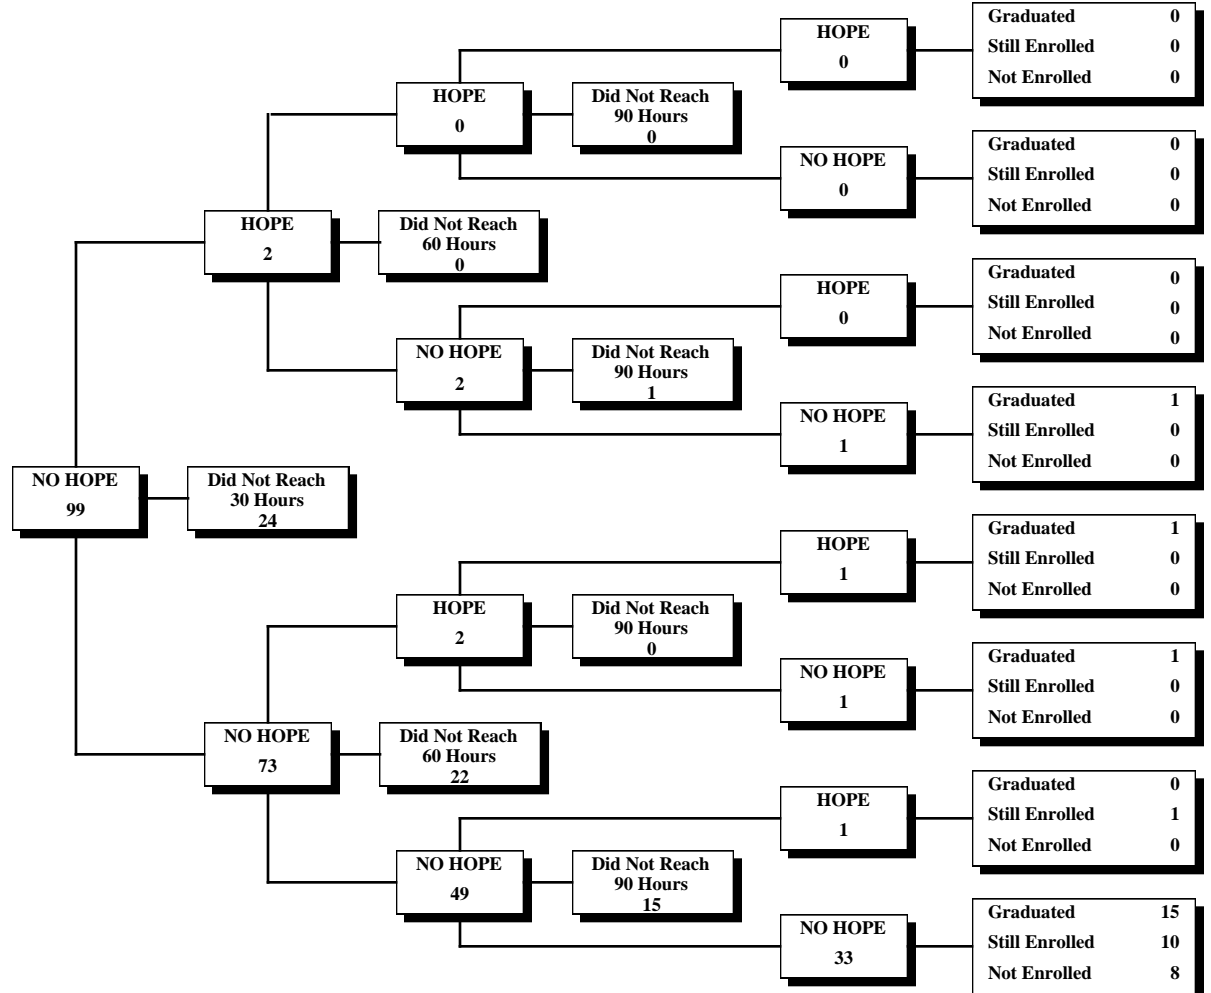

Savannah State University

Fall 2000 First-Time Freshmen Eligible for HOPE