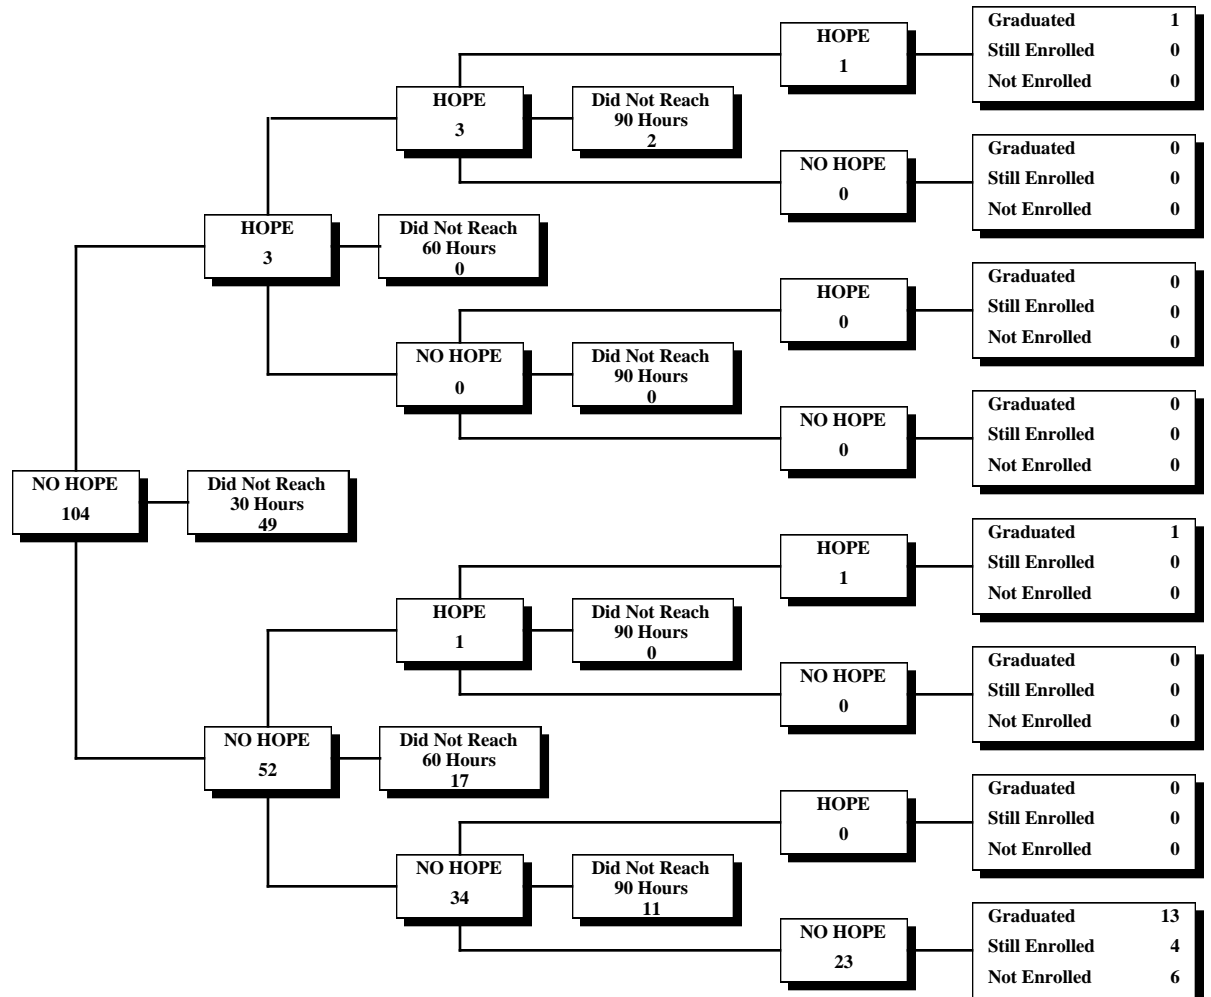

Bainbridge College

Fall 2000 First-Time Freshmen Eligible for HOPE