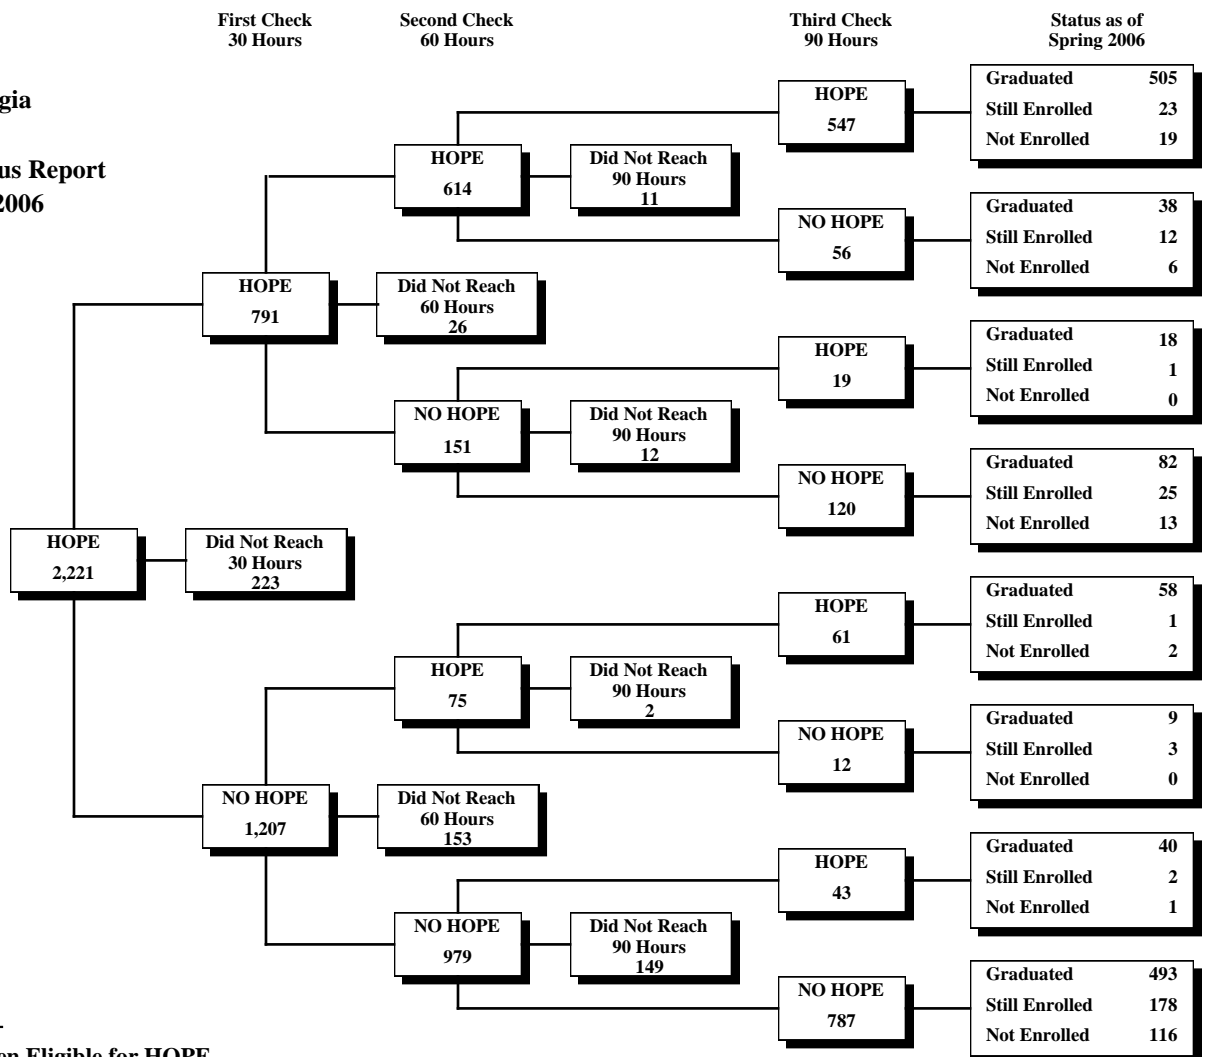

University System of Georgia
HOPE Scholarship
30-60-90 Credit Hour Status Report
Fall 2000 through Spring 2006

Georgia Southern University
Fall 2000 First-Time Freshmen Eligible for HOPE