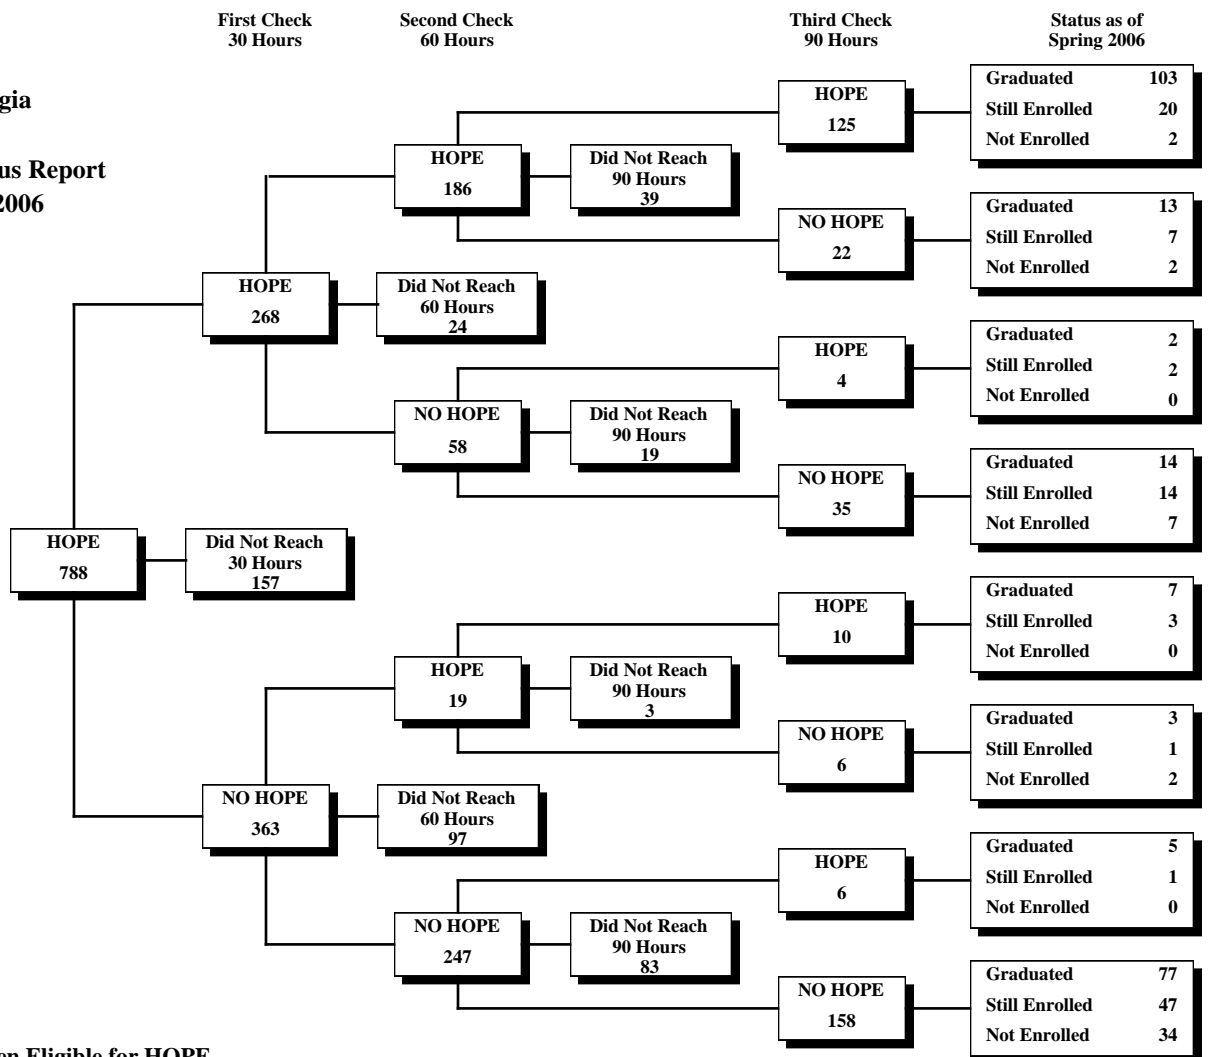

University System of Georgia
HOPE Scholarship
30-60-90 Credit Hour Status Report
Fall 2000 through Spring 2006