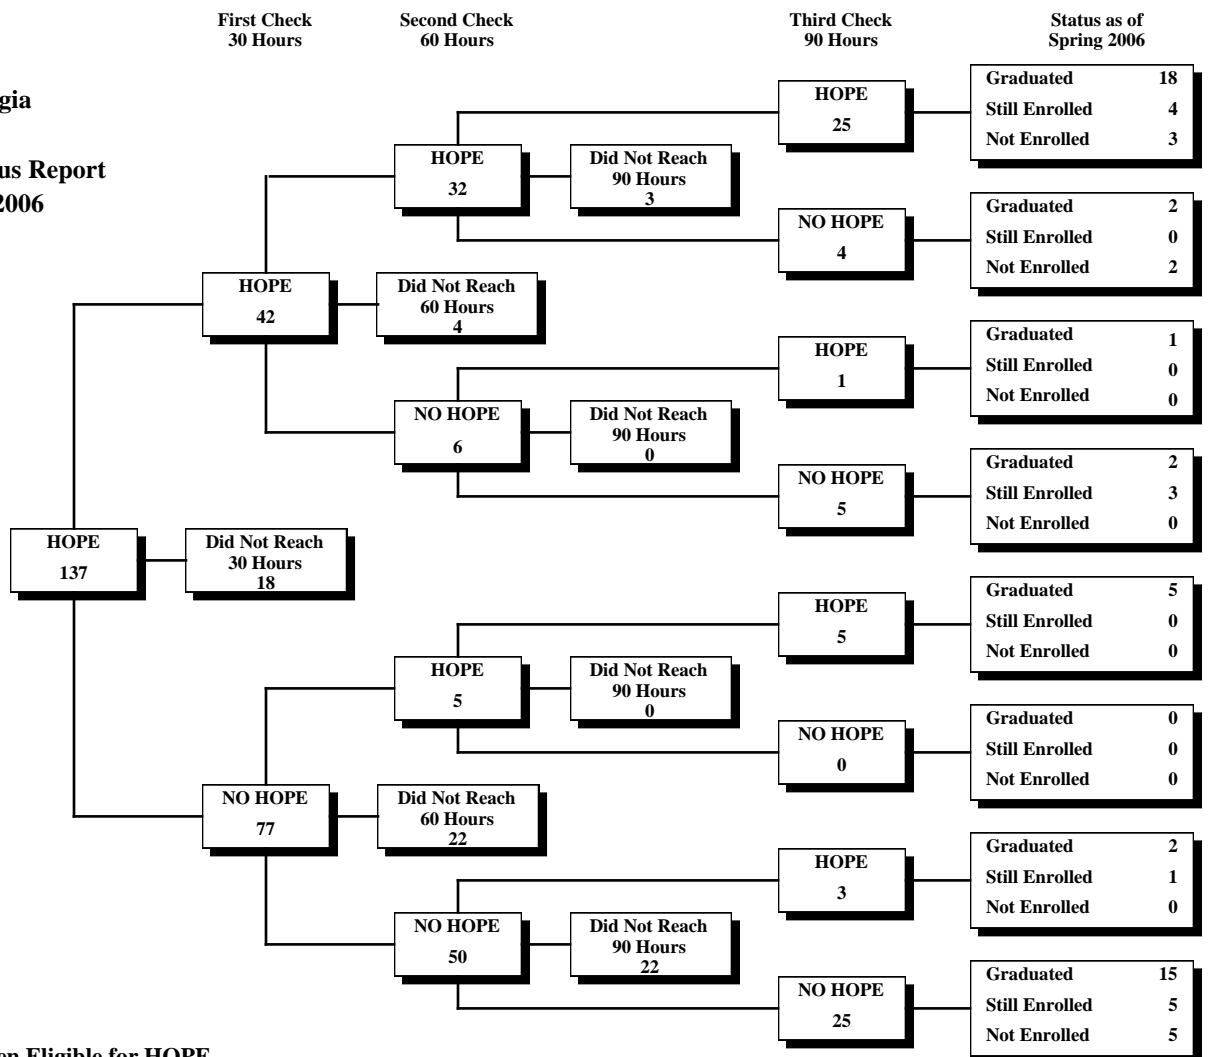

University System of Georgia
HOPE Scholarship
30-60-90 Credit Hour Status Report
Fall 2000 through Spring 2006