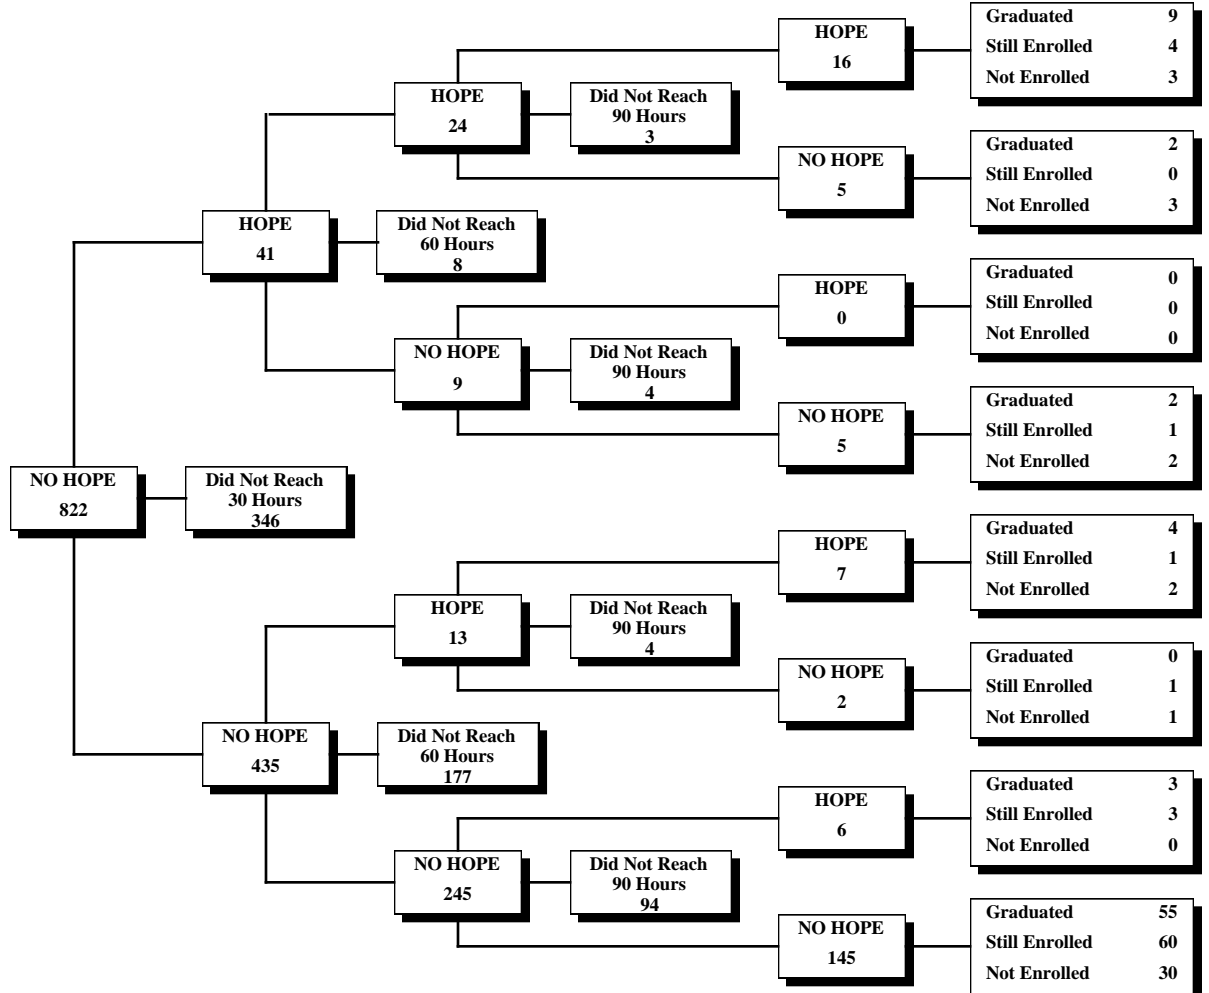

Georgia Highlands College

Fall 2000 First-Time Freshmen Eligible for HOPE

University System of Georgia
 HOPE Scholarship
 30-60-90 Credit Hour Status Report
 Fall 2000 through Spring 2006

Georgia Perimeter College
Fall 2000 First-Time Freshmen Eligible for HOPE