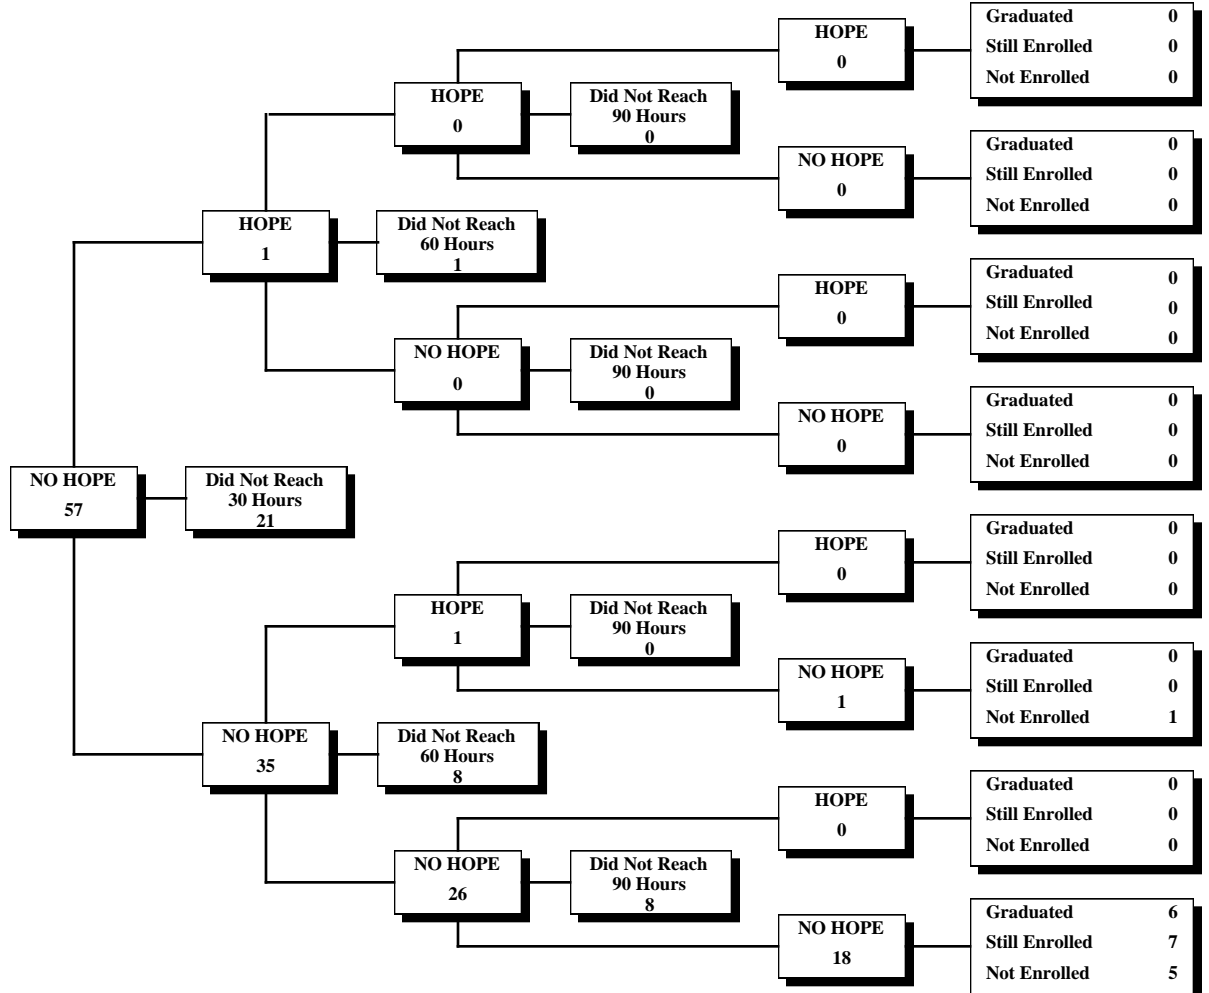

Georgia College & State University

Fall 2000 First-Time Freshmen Eligible for HOPE