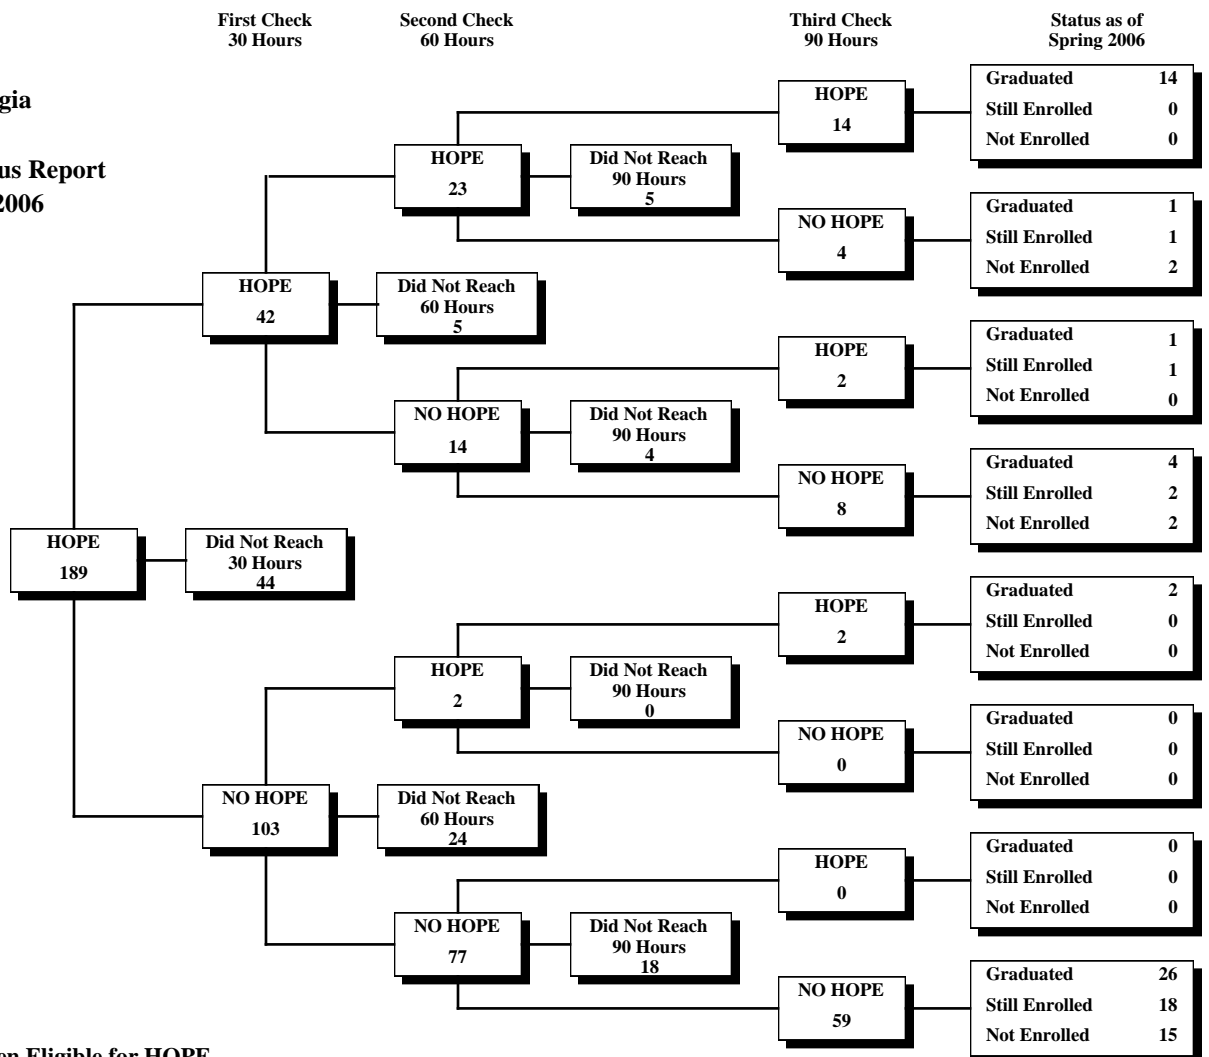

University System of Georgia
HOPE Scholarship
30-60-90 Credit Hour Status Report
Fall 2000 through Spring 2006