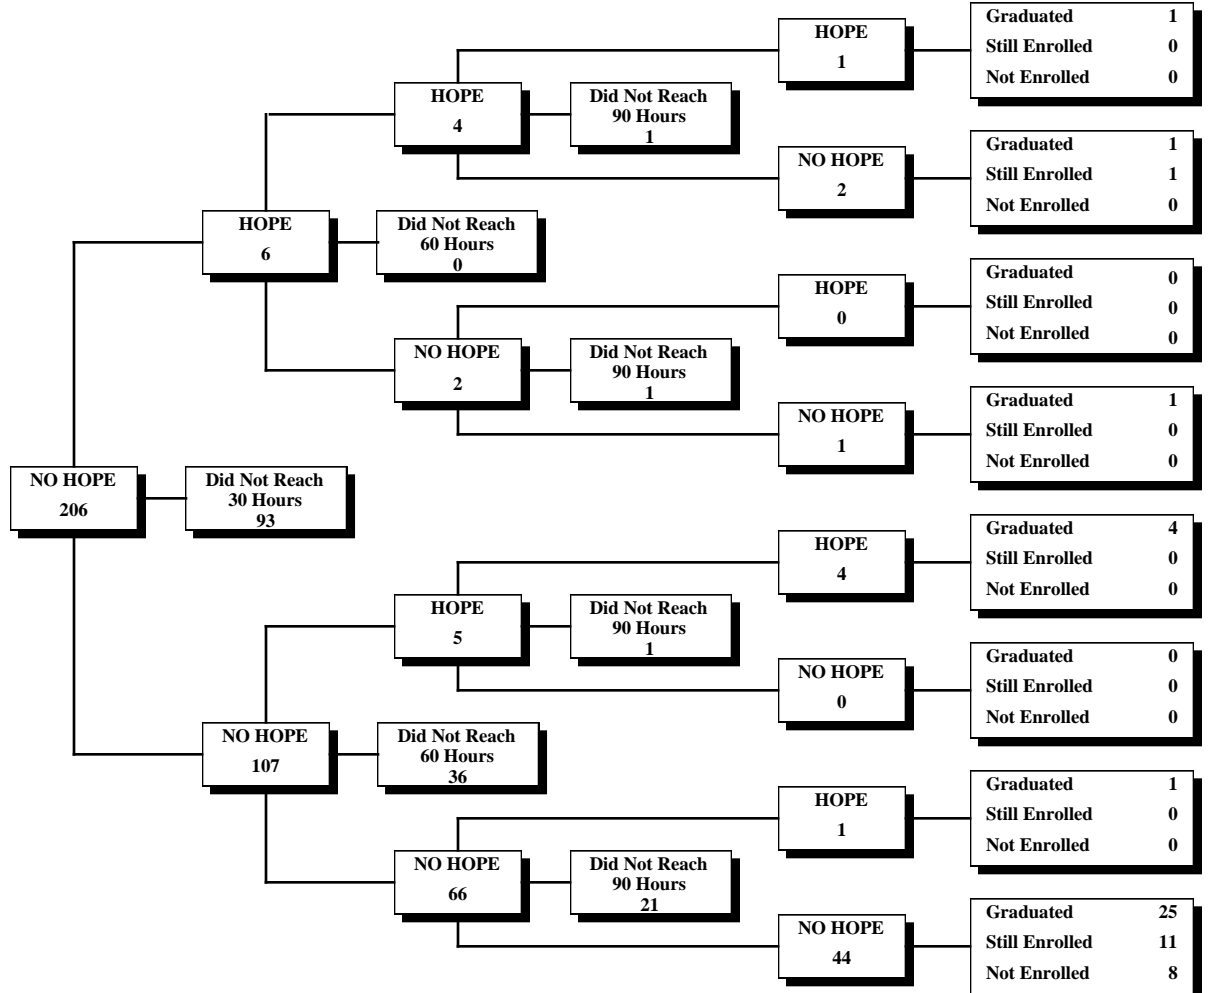

Fall 2000 First-Time Freshmen Eligible for HOPE

University System of Georgia
 HOPE Scholarship
 30-60-90 Credit Hour Status Report
 Fall 2000 through Spring 2006

Dartmouth College

Fall 2000 First-Time Freshmen Eligible for HOPE