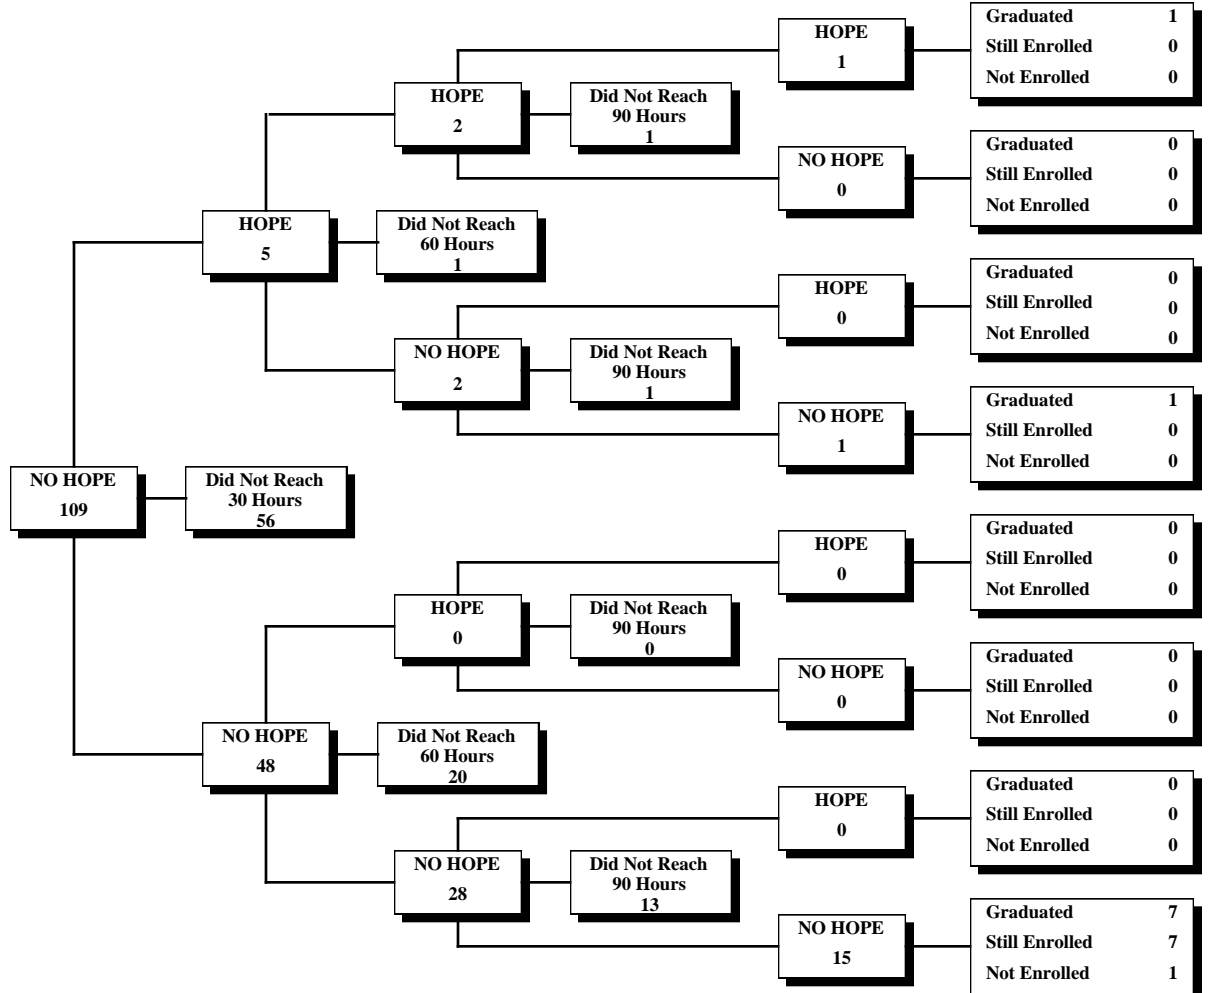

College of Coastal Georgia

Fall 2000 First-Time Freshmen Eligible for HOPE