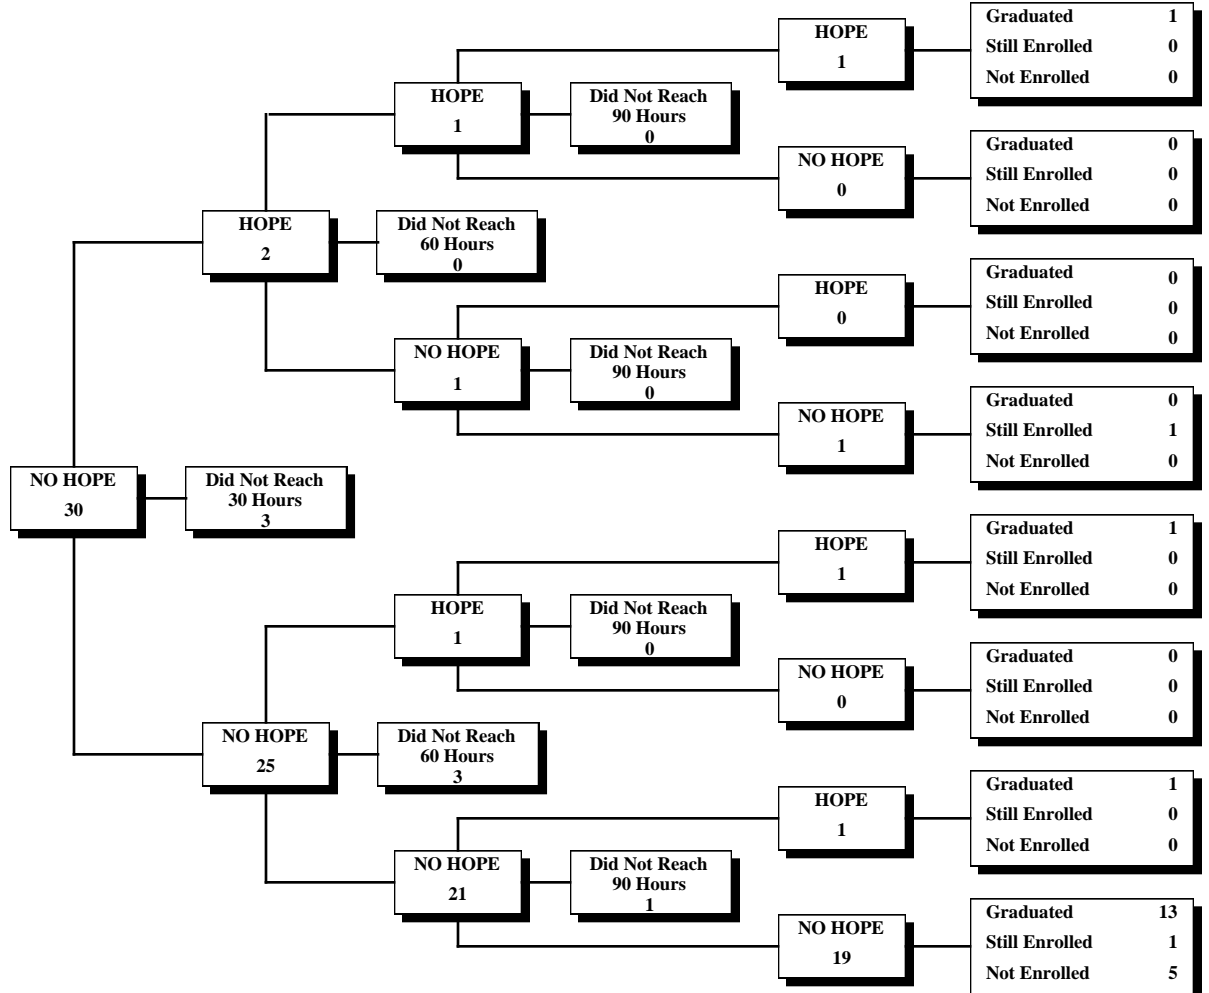

Georgia Institute of Technology
Fall 2000 First-Time Freshmen Eligible for HOPE