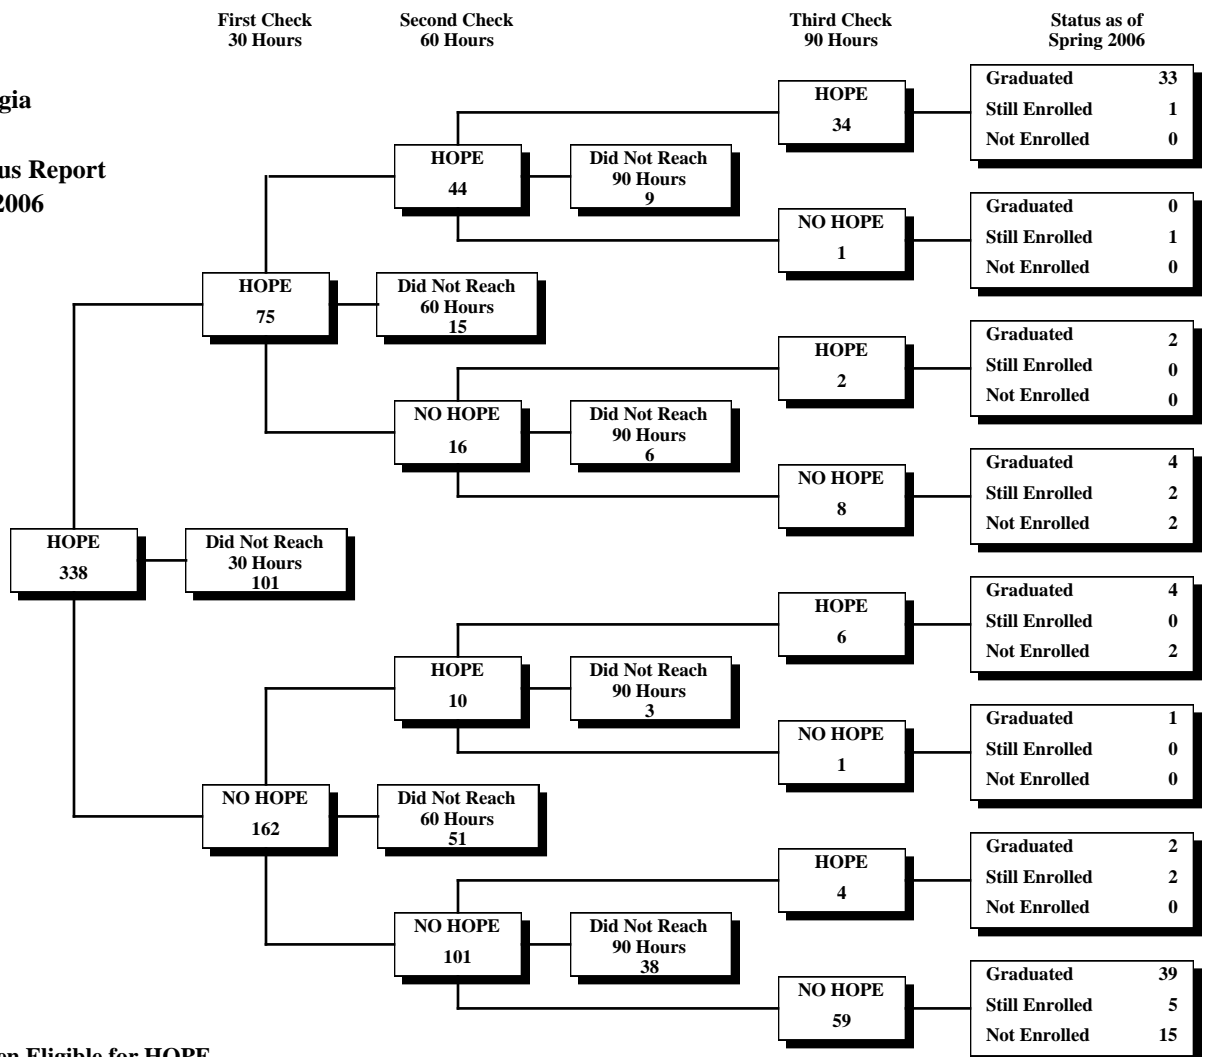

University System of Georgia
HOPE Scholarship
30-60-90 Credit Hour Status Report
Fall 2000 through Spring 2006