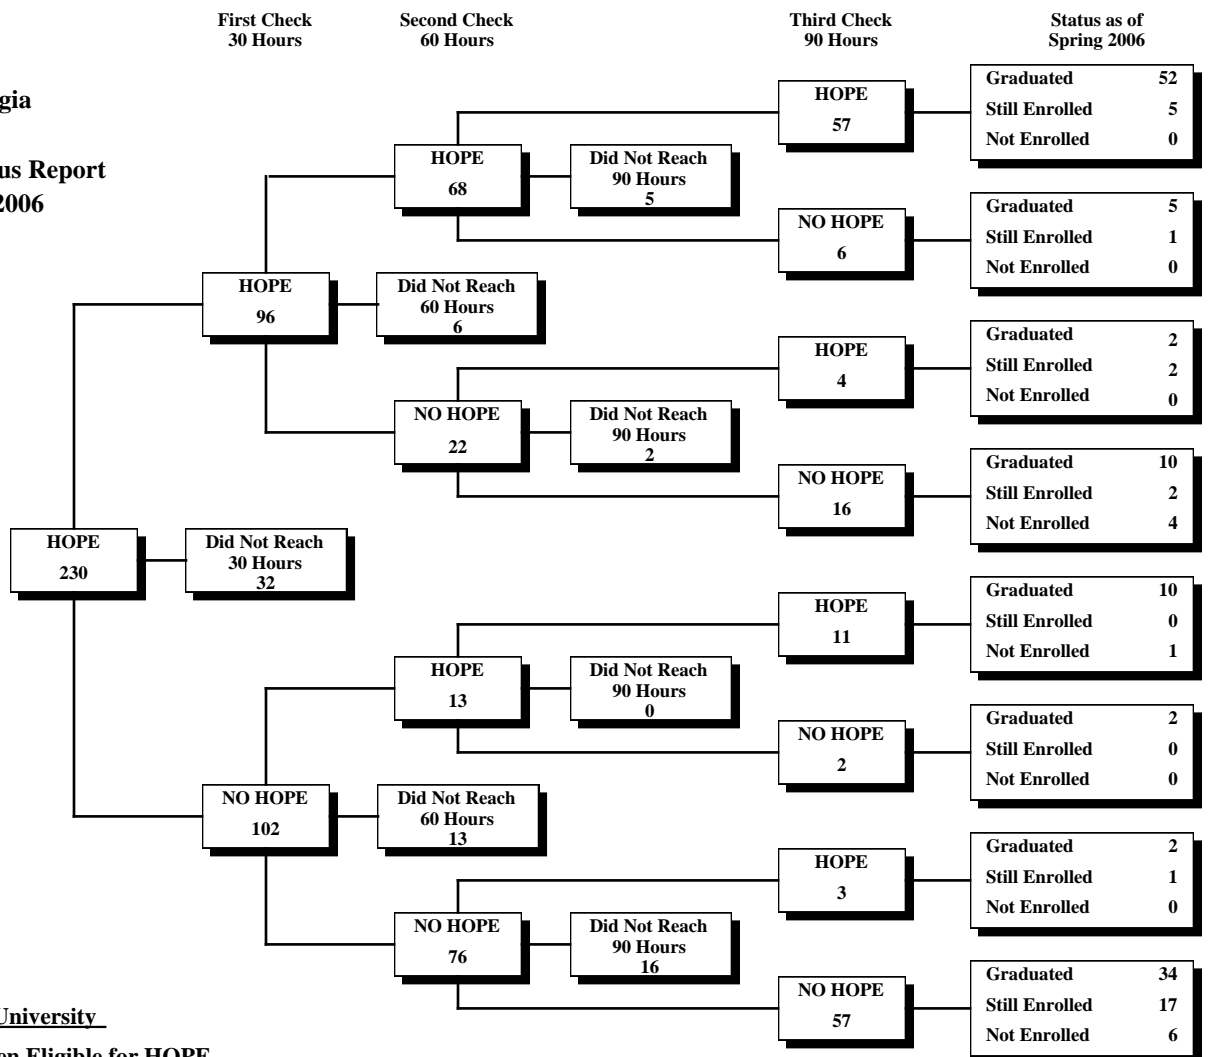

University System of Georgia
HOPE Scholarship
30-60-90 Credit Hour Status Report
Fall 2000 through Spring 2006