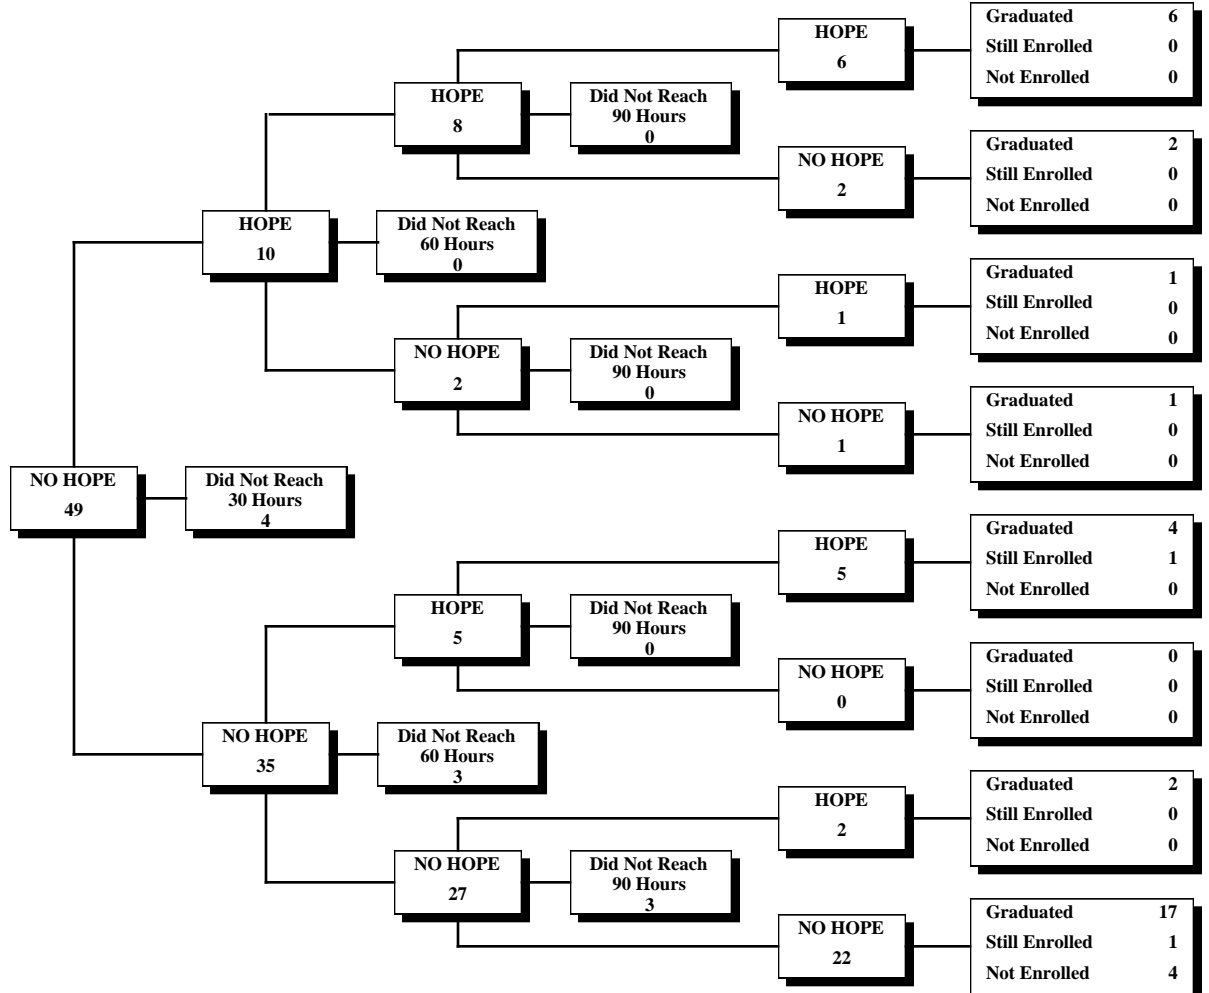

University of Georgia
Fall 2000 First-Time Freshmen Eligible for HOPE