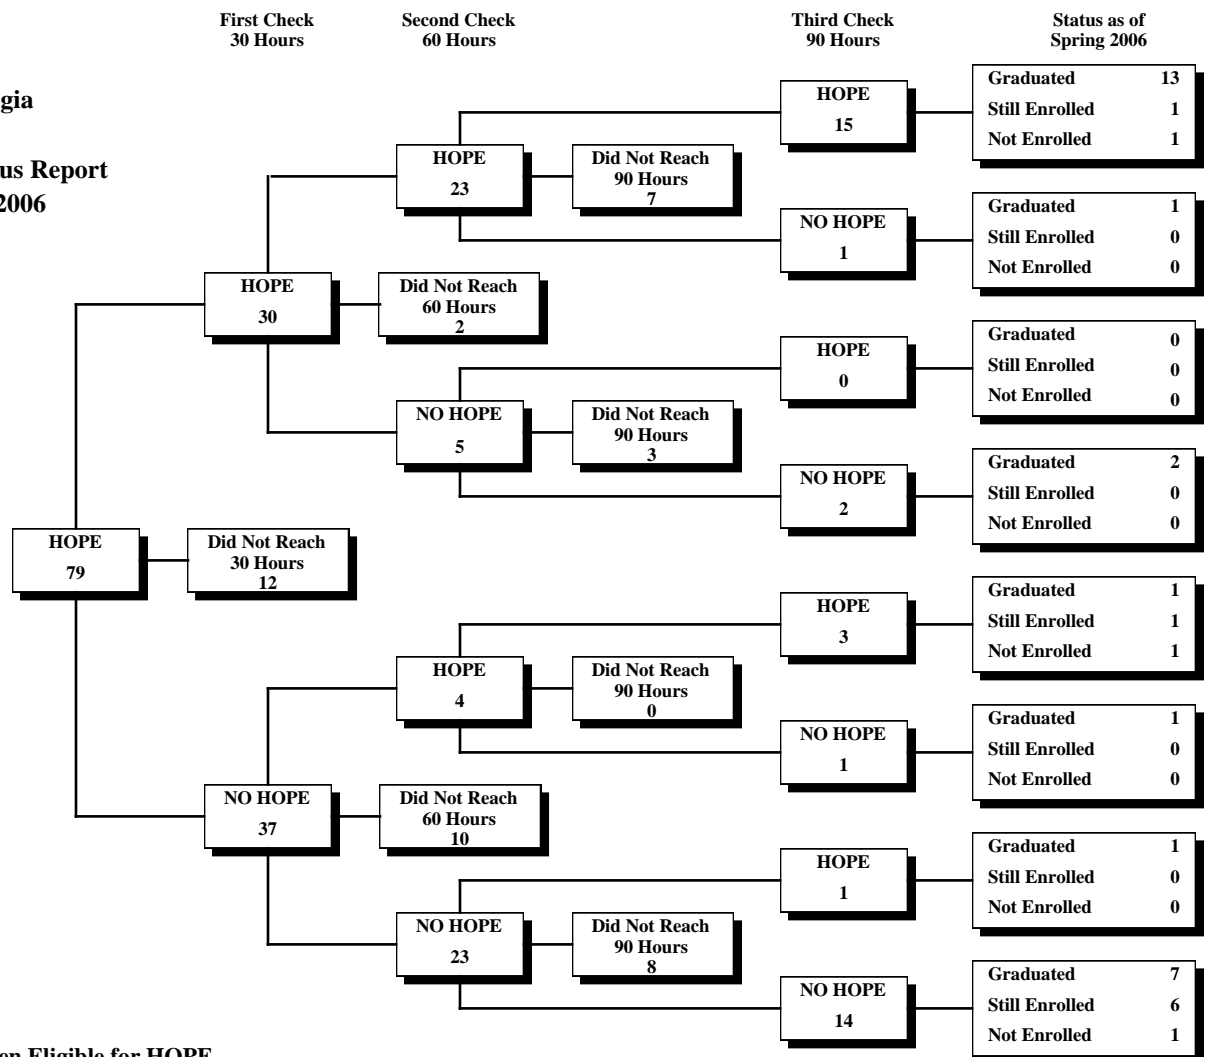

University System of Georgia
HOPE Scholarship
30-60-90 Credit Hour Status Report
Fall 2000 through Spring 2006