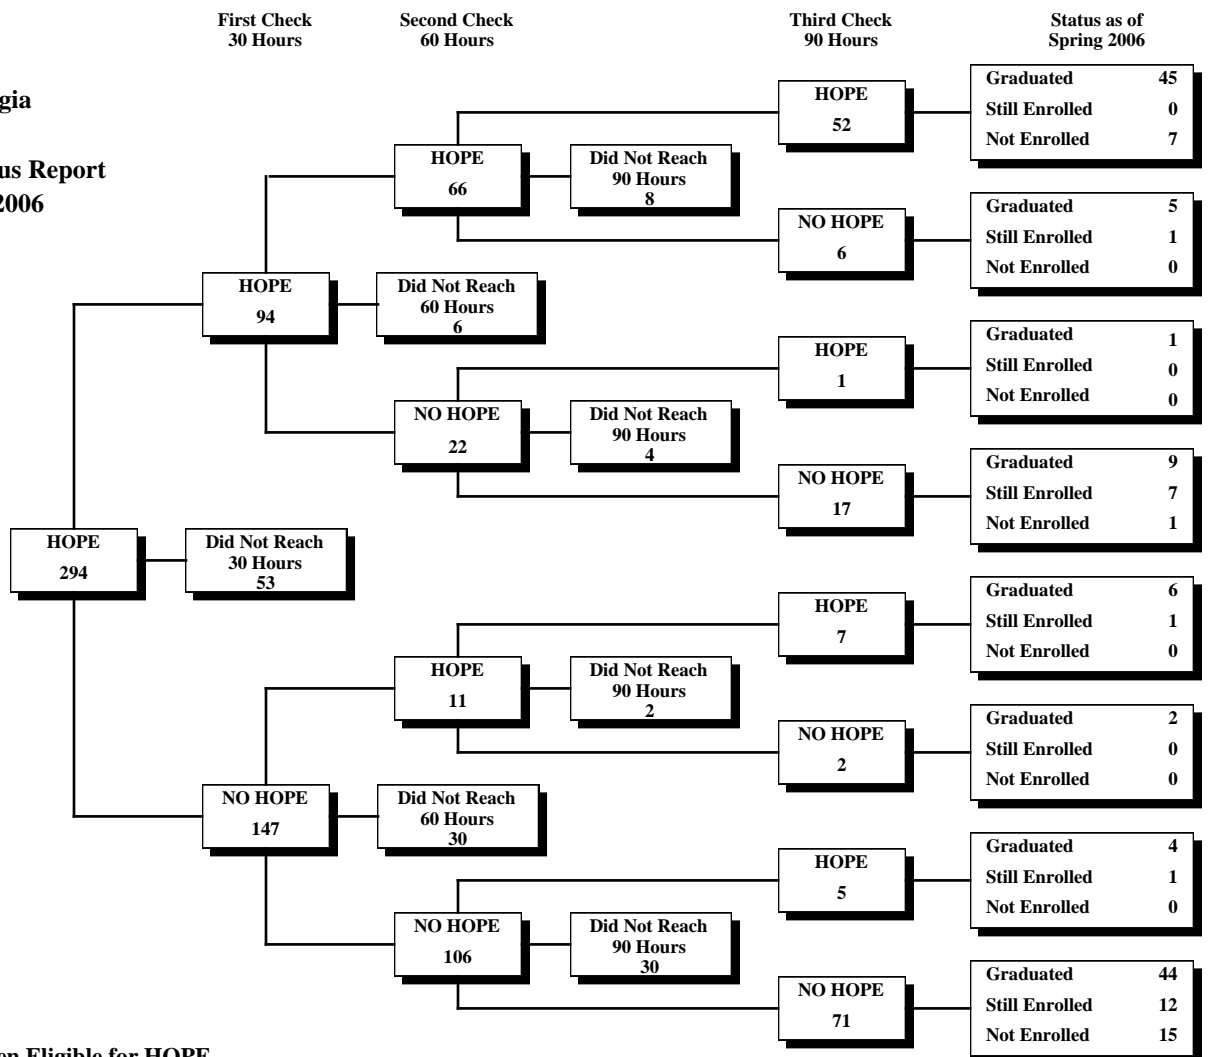

University System of Georgia
HOPE Scholarship
30-60-90 Credit Hour Status Report
Fall 2000 through Spring 2006