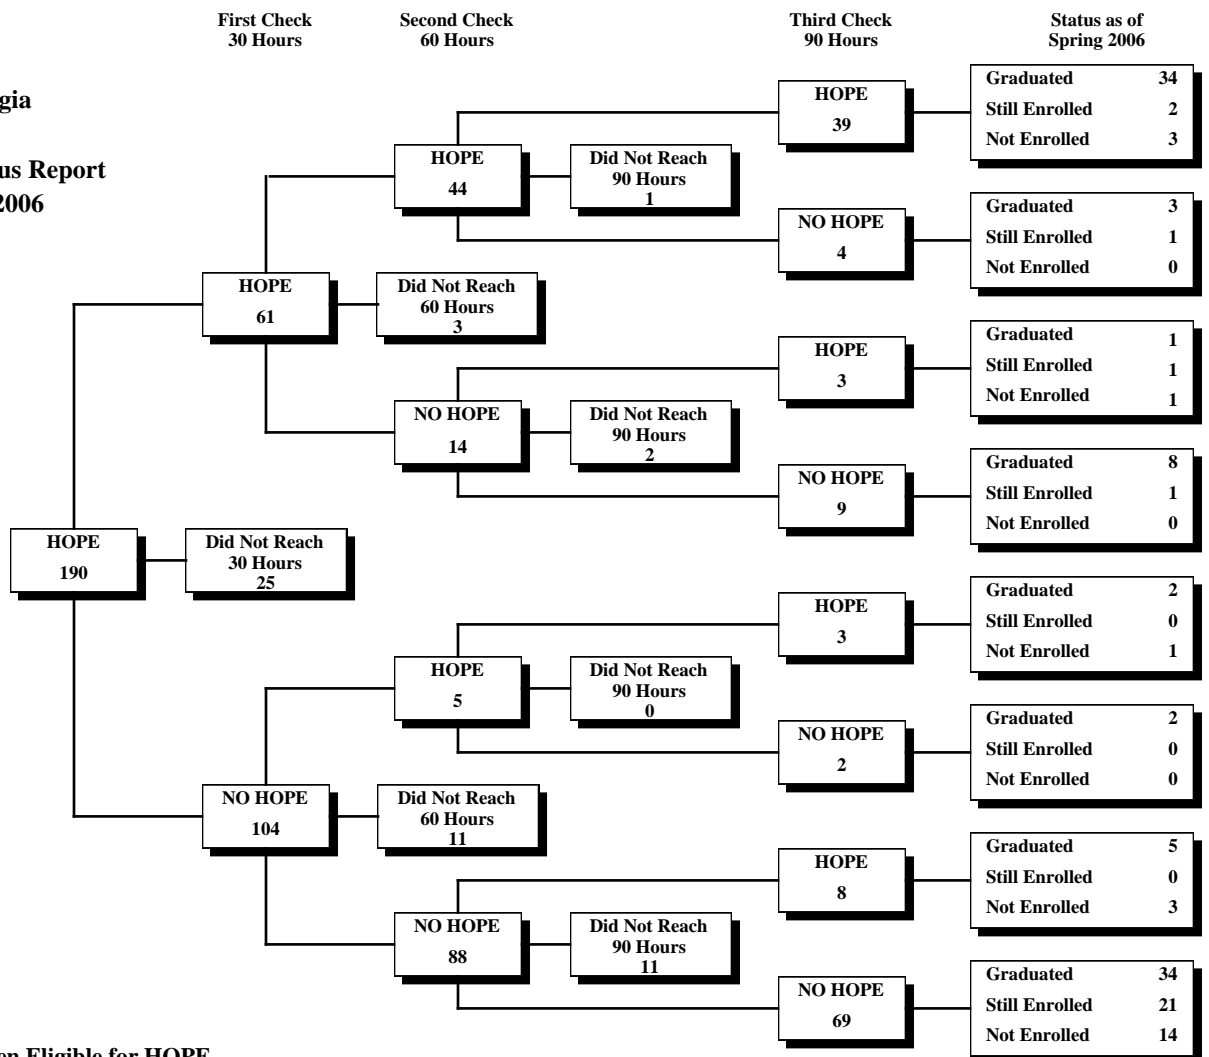

University System of Georgia
HOPE Scholarship
30-60-90 Credit Hour Status Report
Fall 2000 through Spring 2006