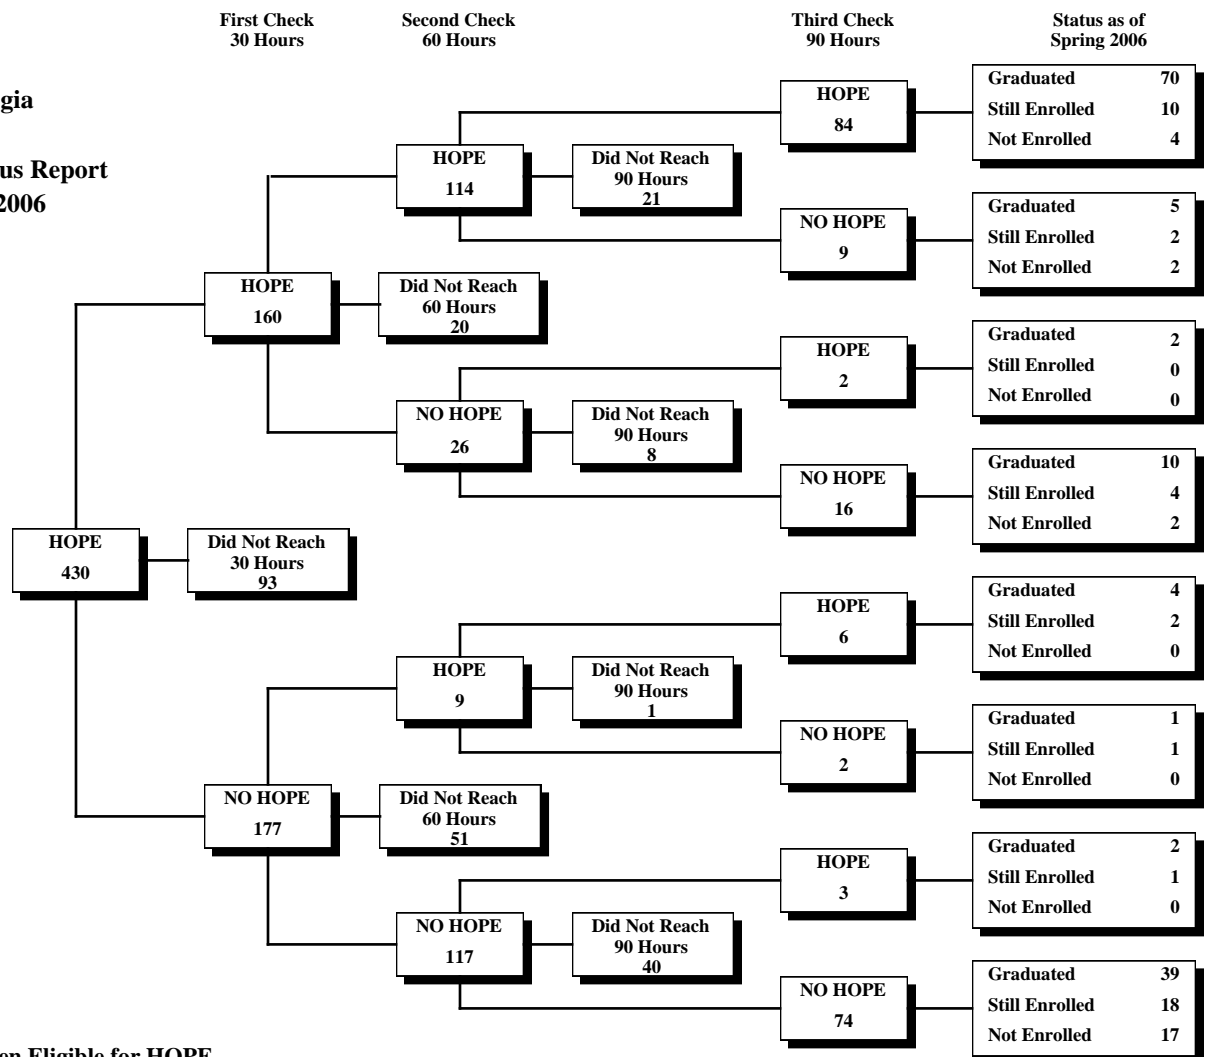

University System of Georgia
 HOPE Scholarship
 30-60-90 Credit Hour Status Report
 Fall 2000 through Spring 2006

Gainesville State College

Fall 2000 First-Time Freshmen Eligible for HOPE

University System of Georgia
 HOPE Scholarship
 30-60-90 Credit Hour Status Report
 Fall 2000 through Spring 2006