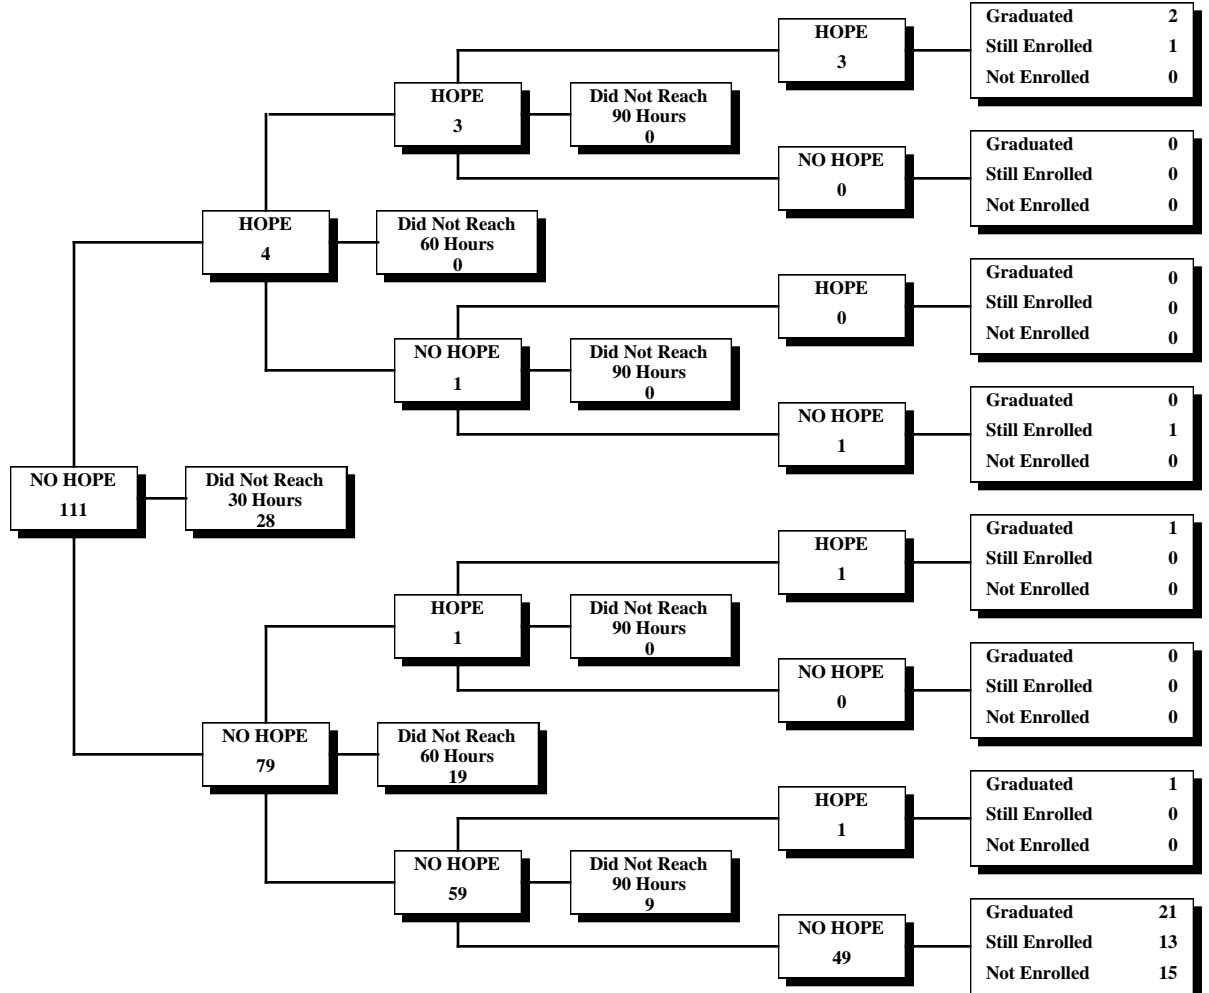

Fort Valley State University

Fall 2000 First-Time Freshmen Eligible for HOPE