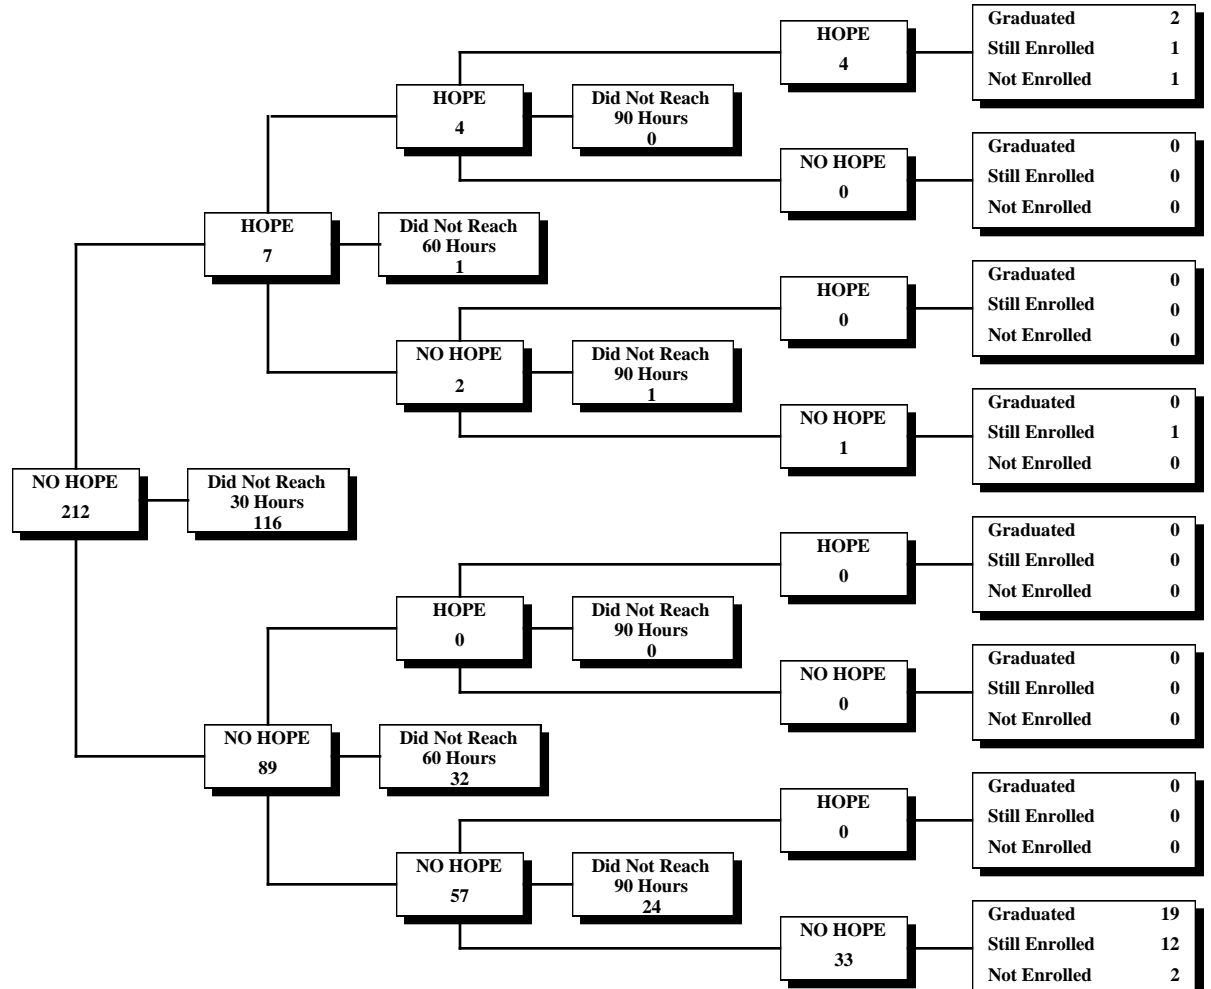

Gainesville State College

Fall 2000 First-Time Freshmen Eligible for HOPE