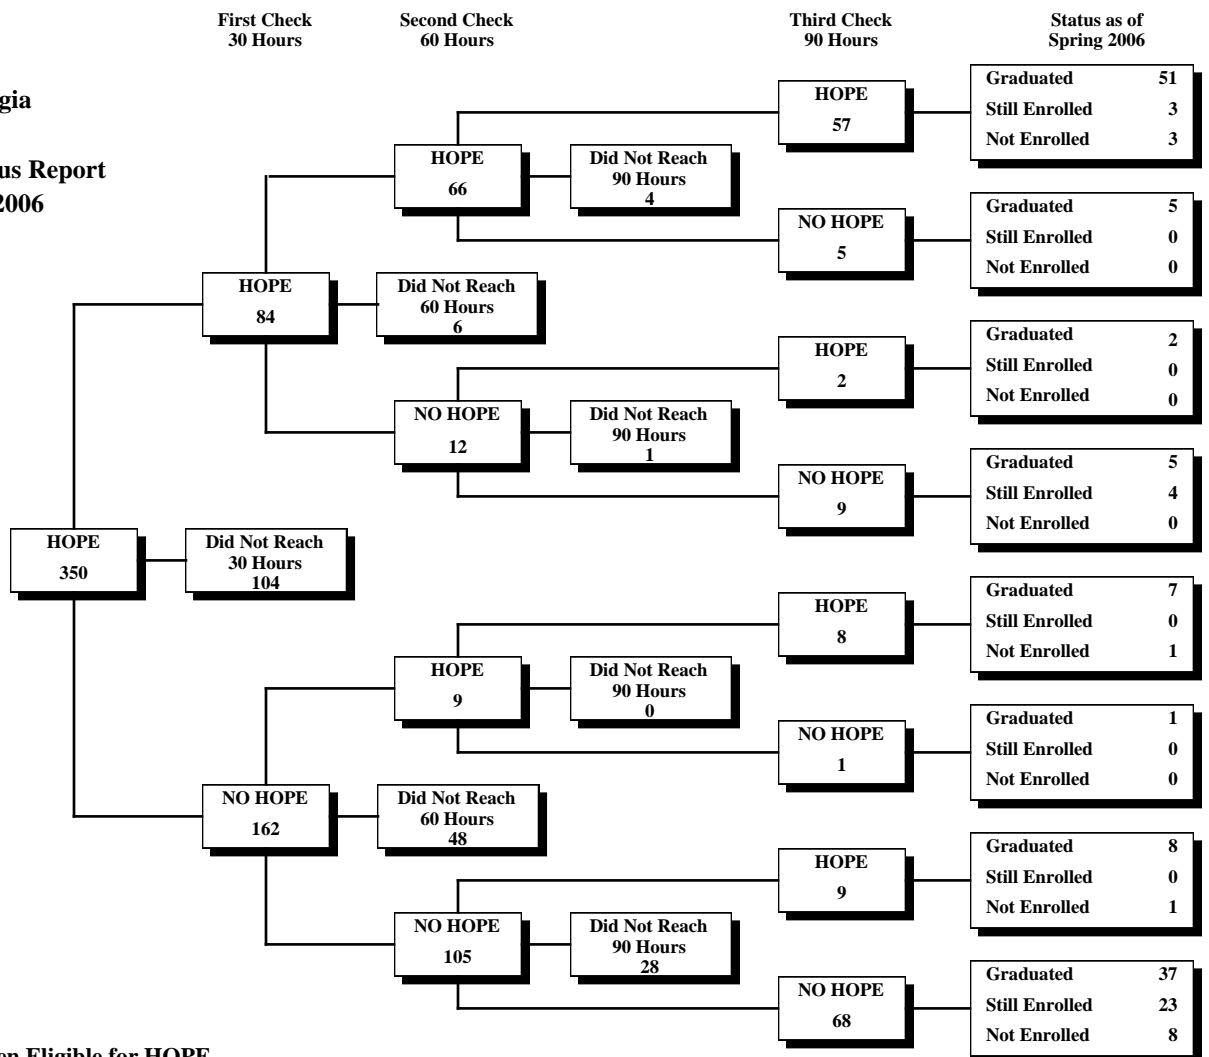

University System of Georgia
HOPE Scholarship
30-60-90 Credit Hour Status Report
Fall 2000 through Spring 2006