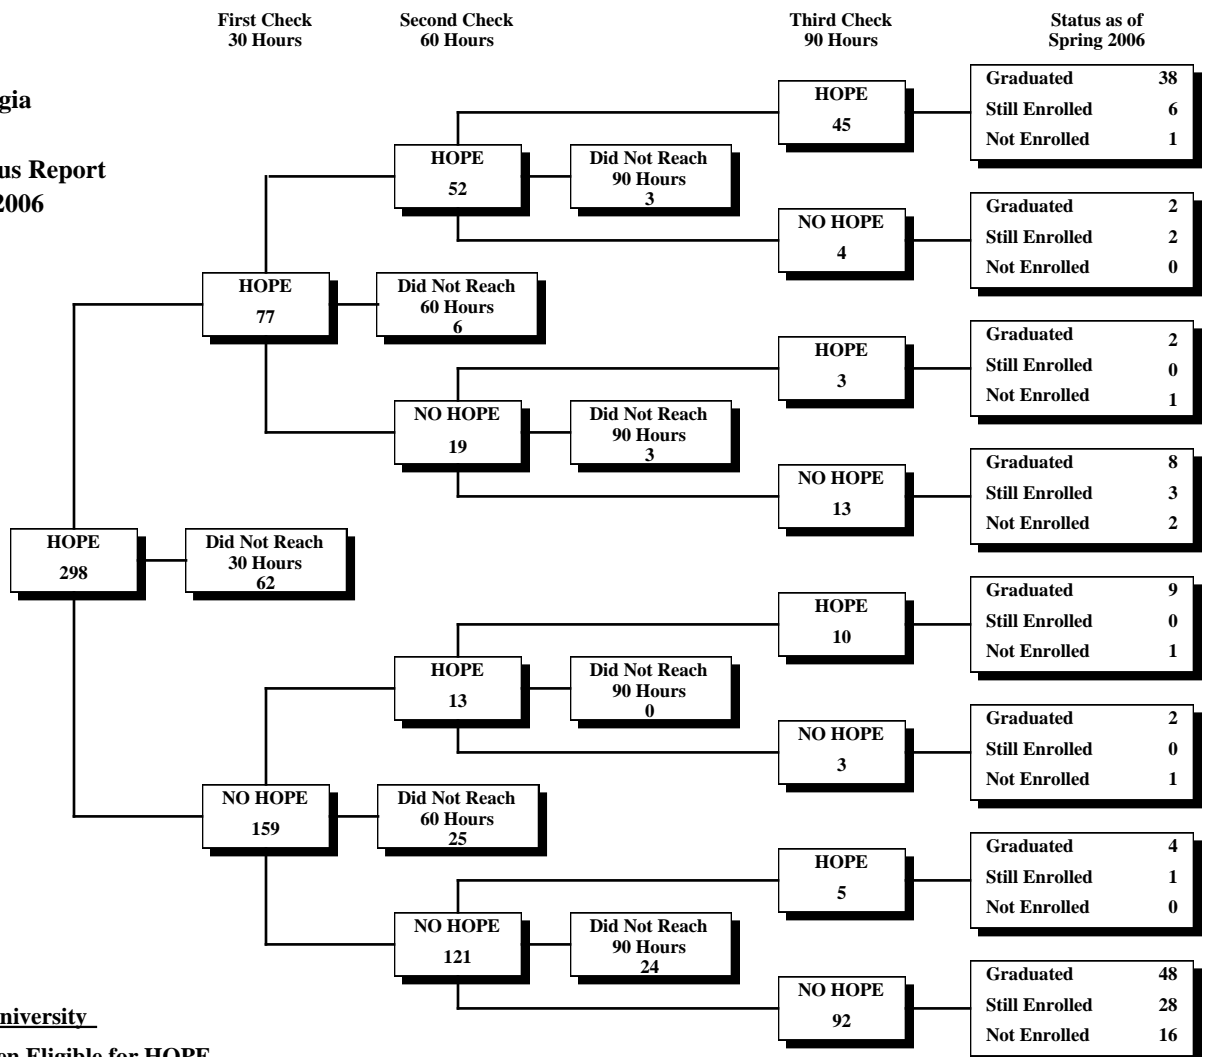

University System of Georgia
HOPE Scholarship
30-60-90 Credit Hour Status Report
Fall 2000 through Spring 2006