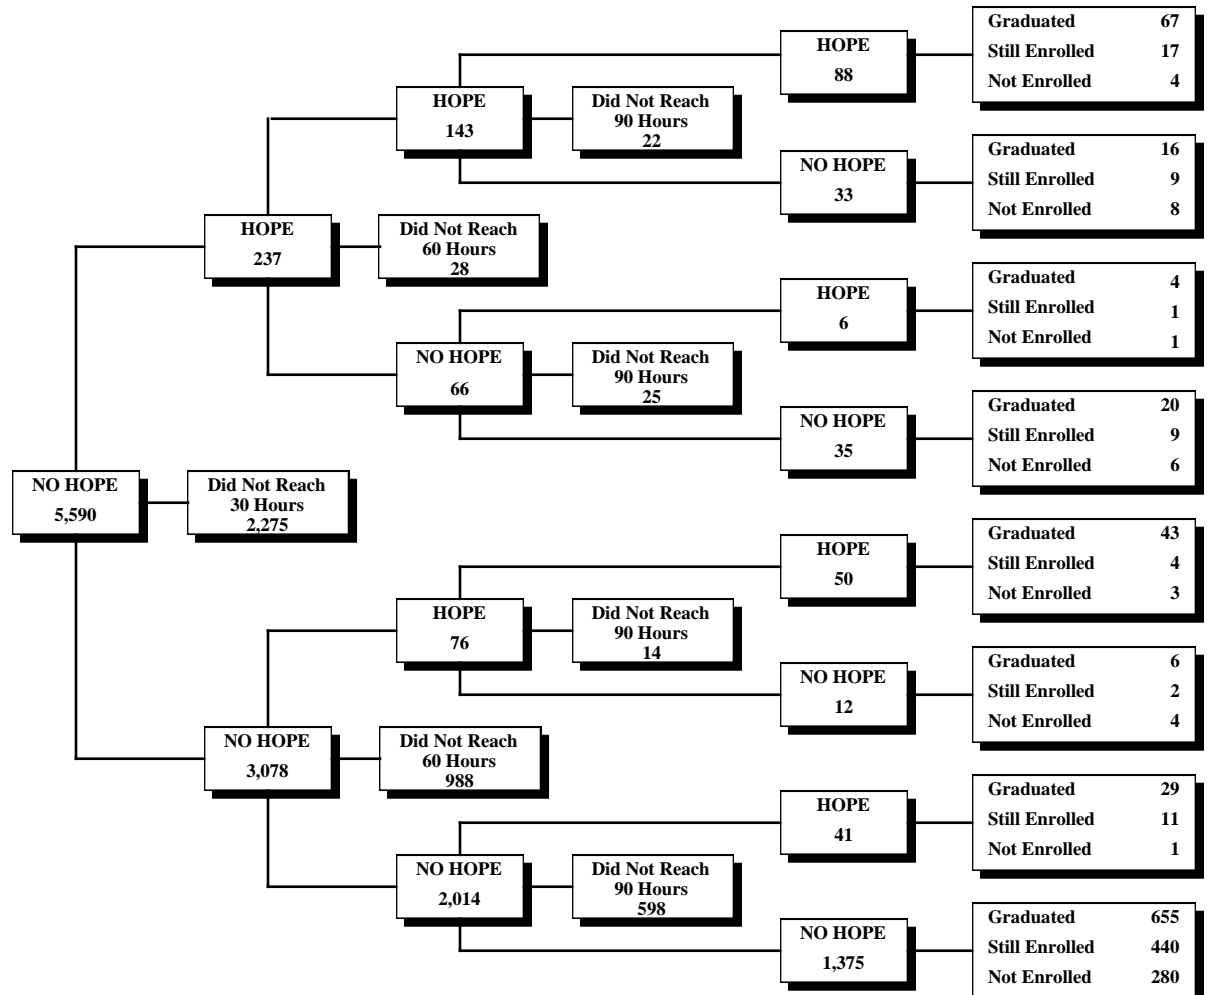

University System of Georgia
Fall 2000 First-Time Freshmen Eligible for HOPE