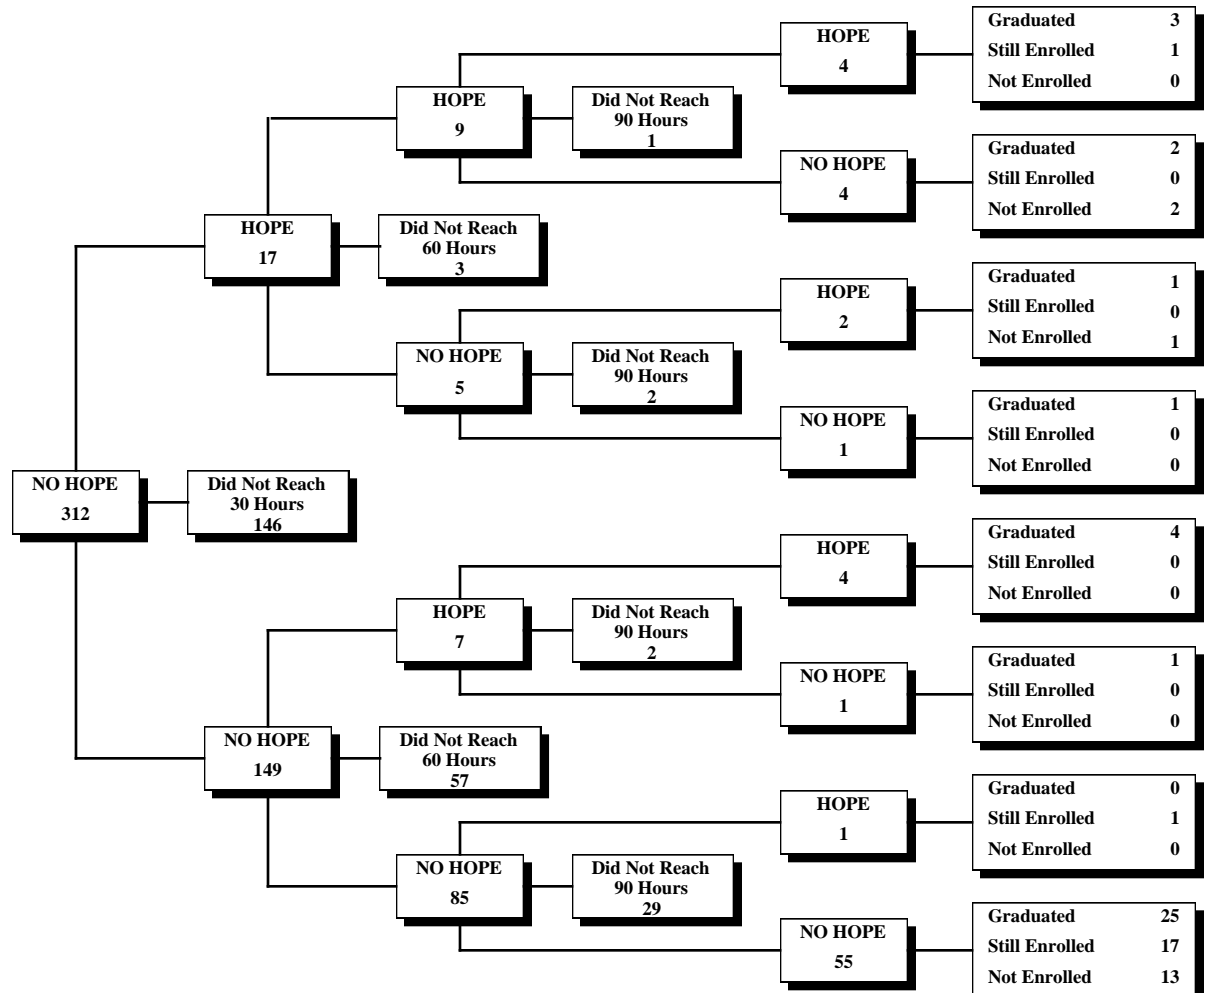

Gordon College

Fall 2000 First-Time Freshmen Eligible for HOPE