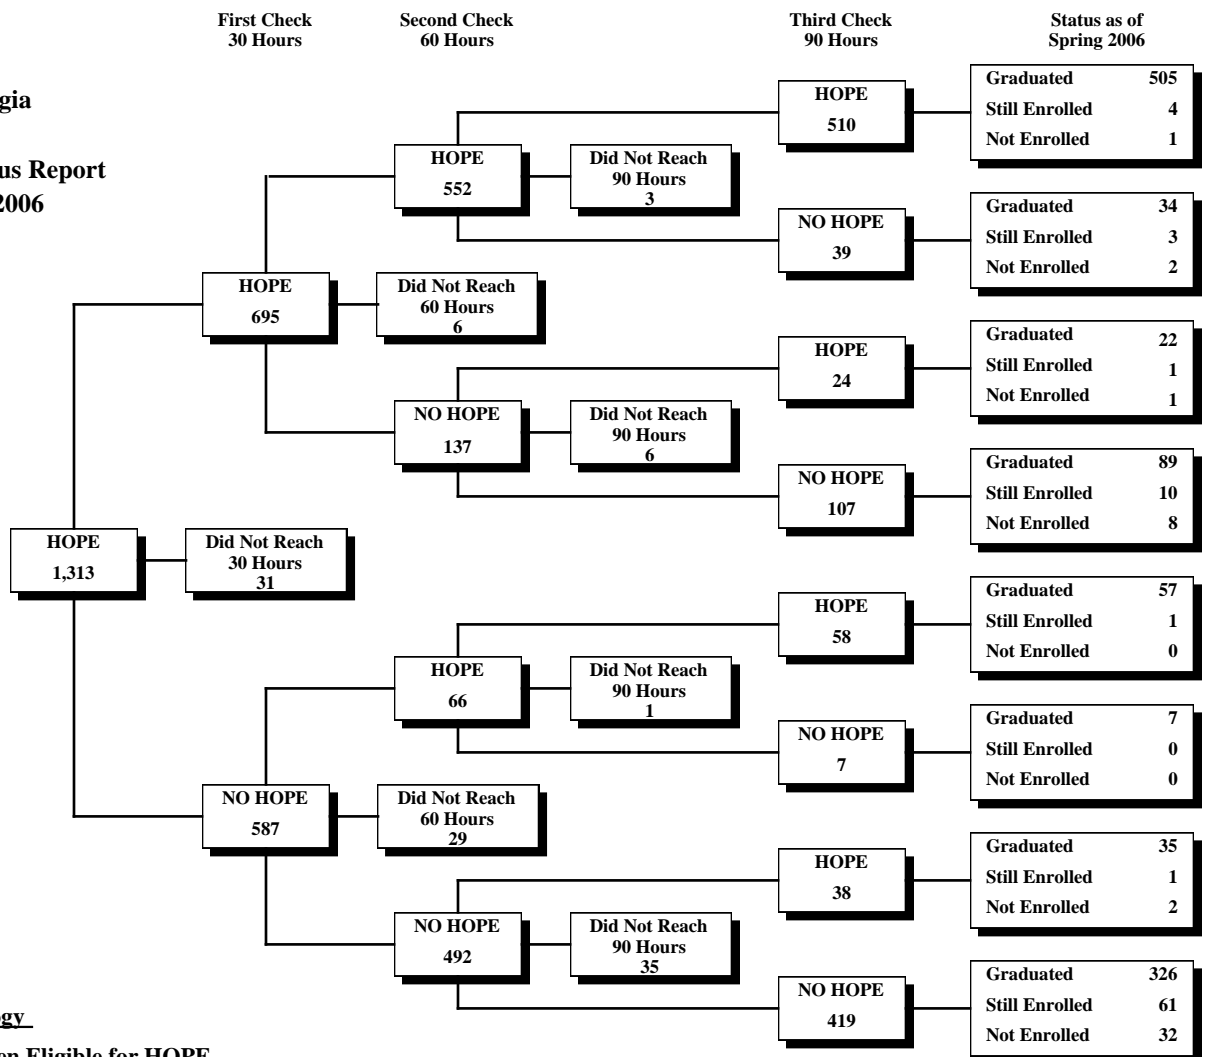

University System of Georgia
HOPE Scholarship
30-60-90 Credit Hour Status Report
Fall 2000 through Spring 2006