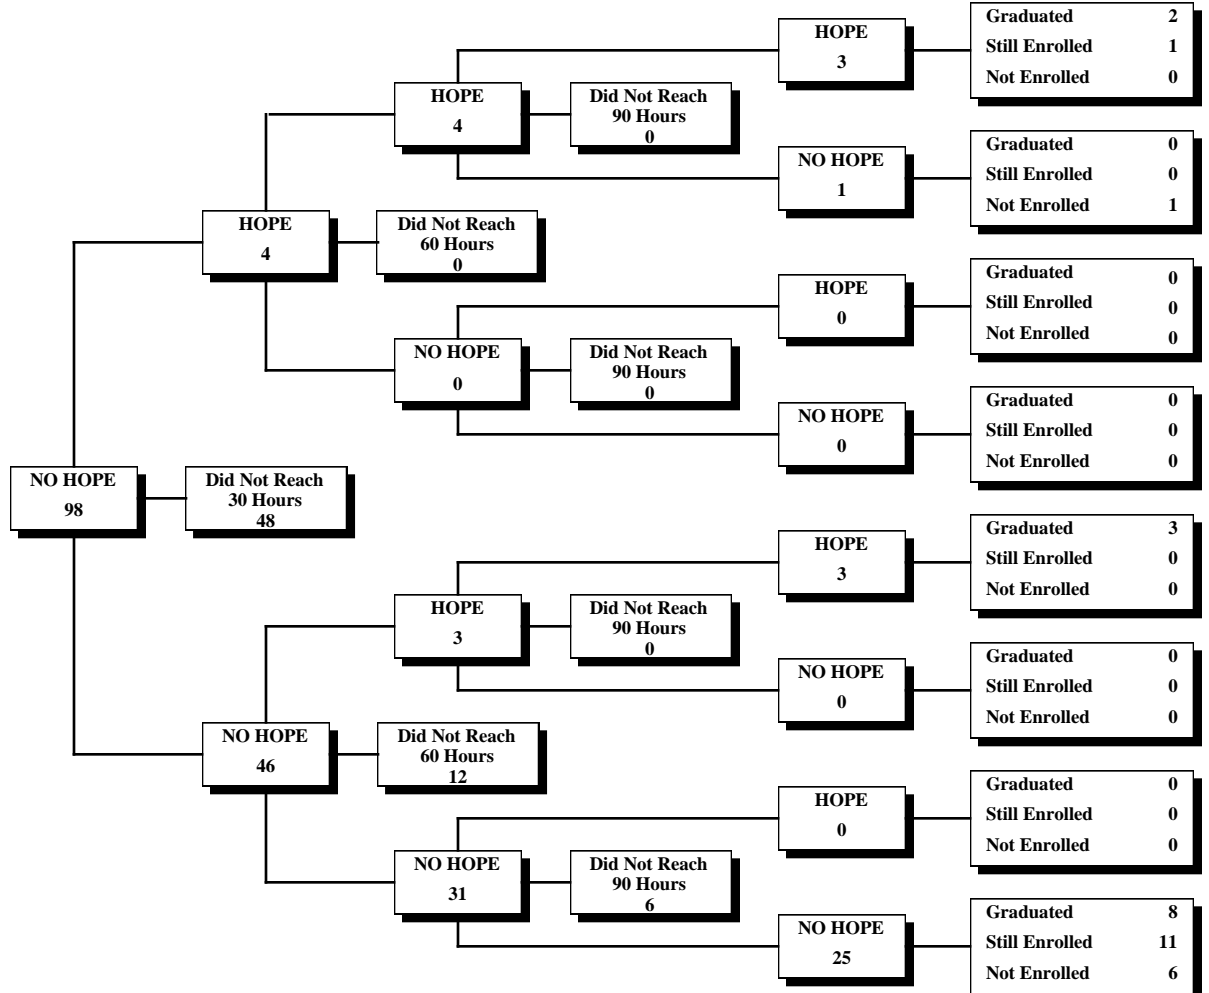

Columbus State University
Fall 2000 First-Time Freshmen Eligible for HOPE