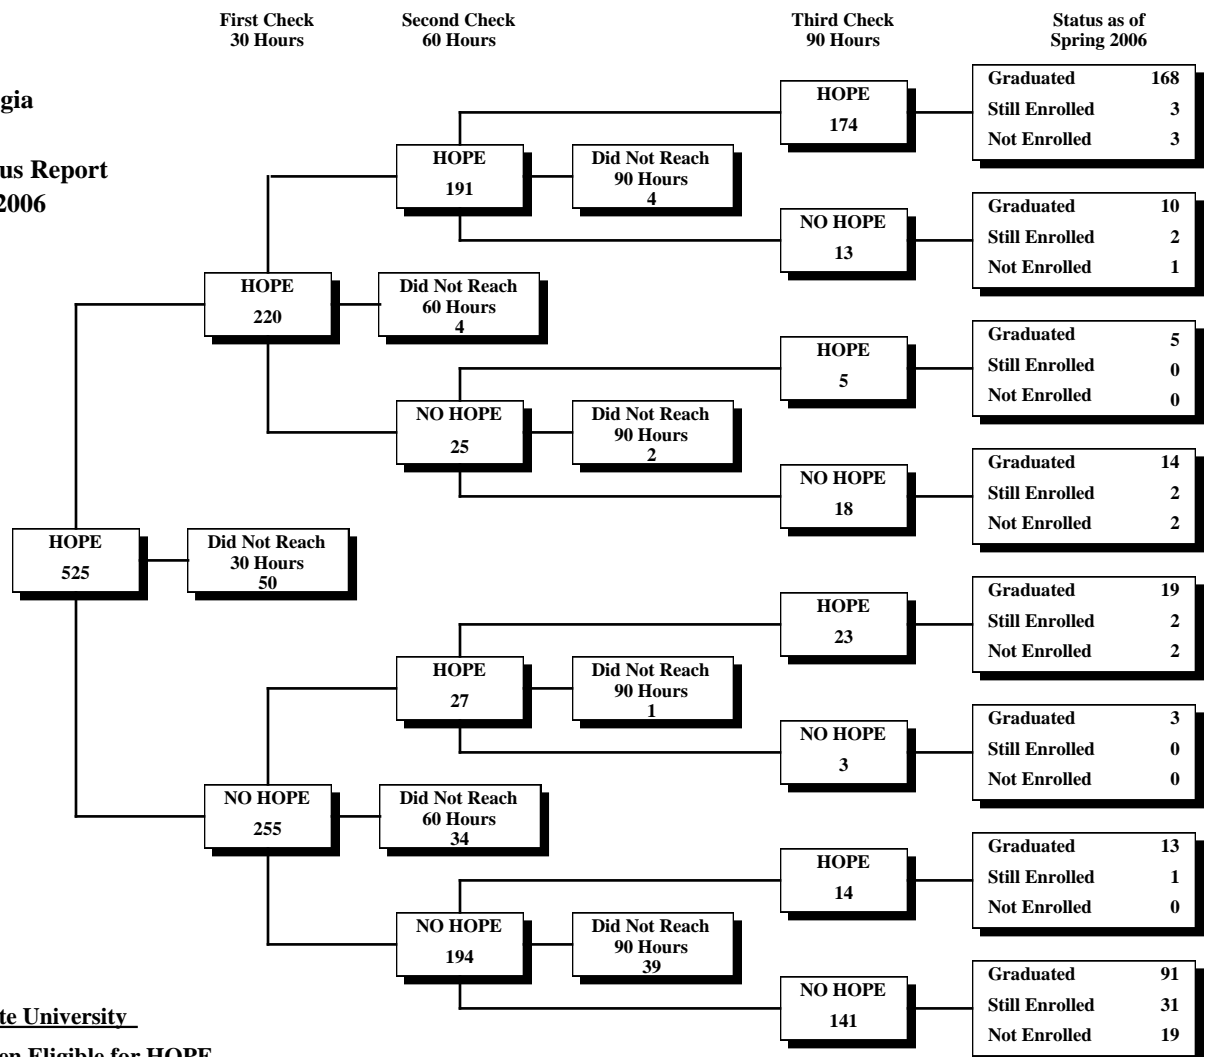

University System of Georgia
 HOPE Scholarship
 30-60-90 Credit Hour Status Report
 Fall 2000 through Spring 2006

Kennesaw State University

Fall 2000 First-Time Freshmen Eligible for HOPE

University System of Georgia
 HOPE Scholarship
 30-60-90 Credit Hour Status Report
 Fall 2000 through Spring 2006