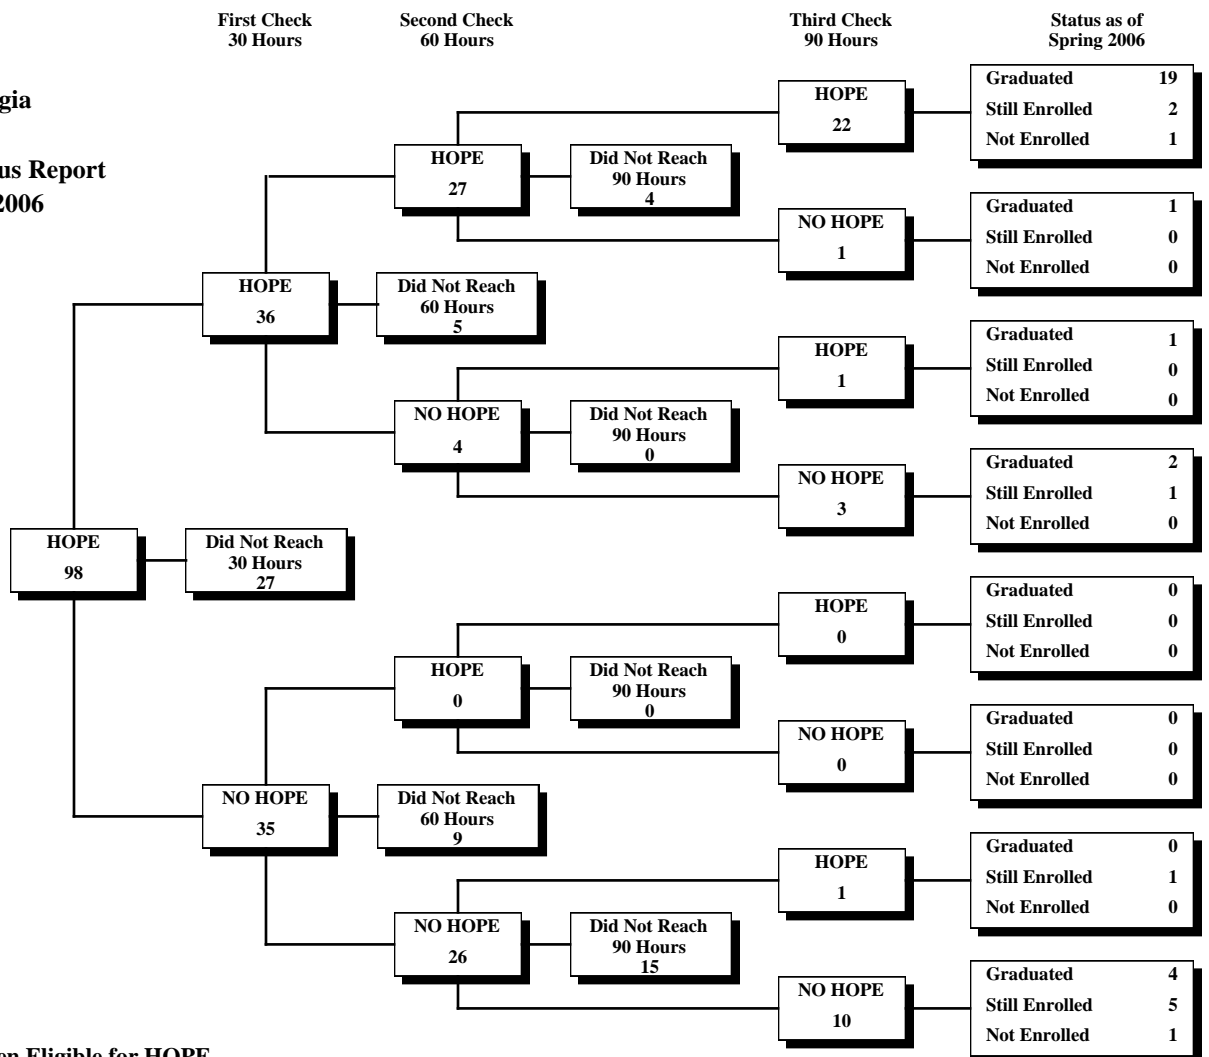

University System of Georgia
HOPE Scholarship
30-60-90 Credit Hour Status Report
Fall 2000 through Spring 2006