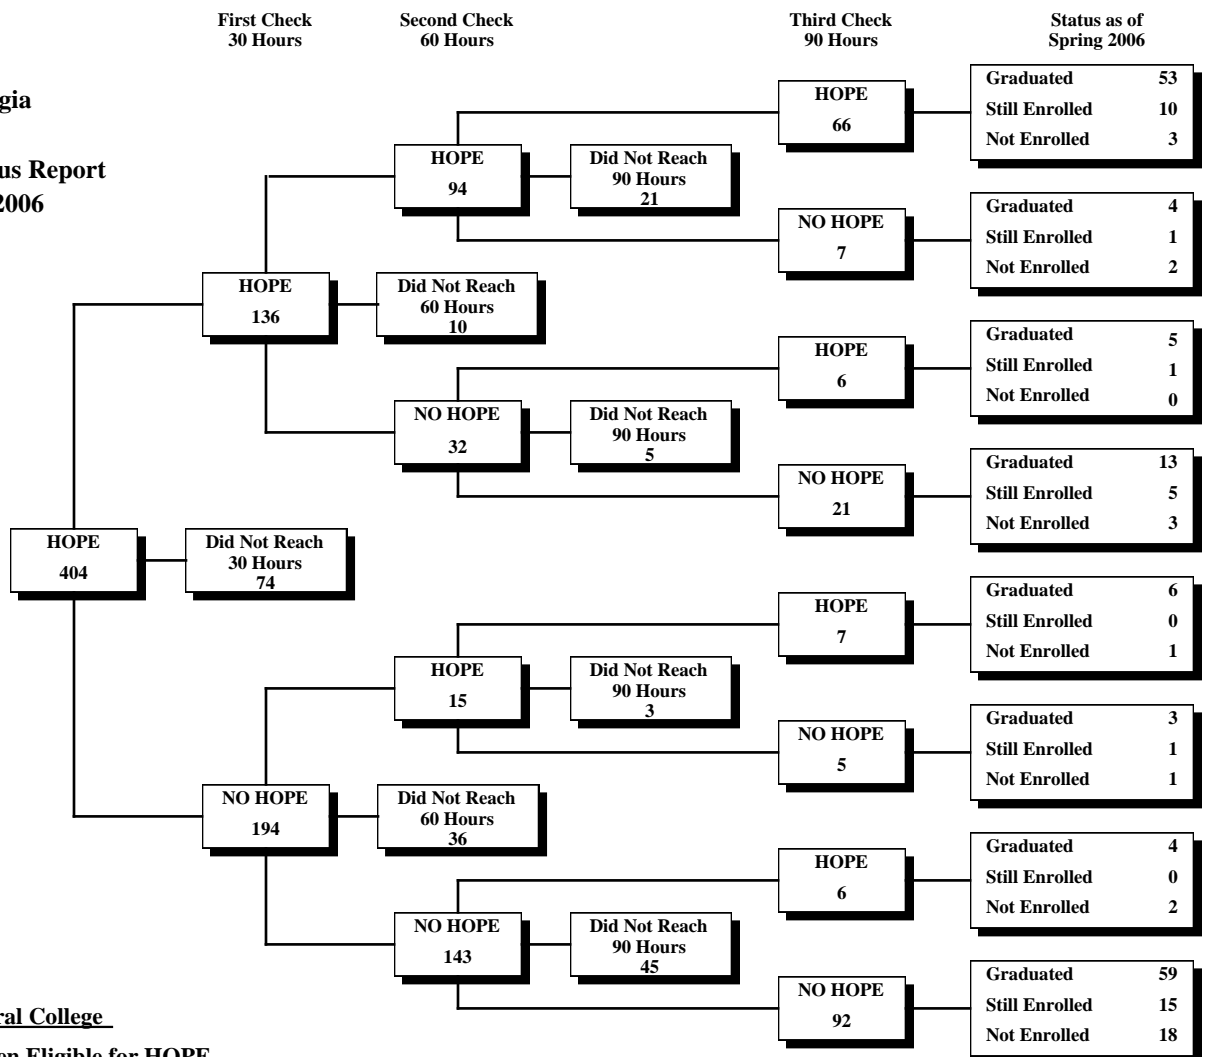

University System of Georgia
HOPE Scholarship
30-60-90 Credit Hour Status Report
Fall 2000 through Spring 2006