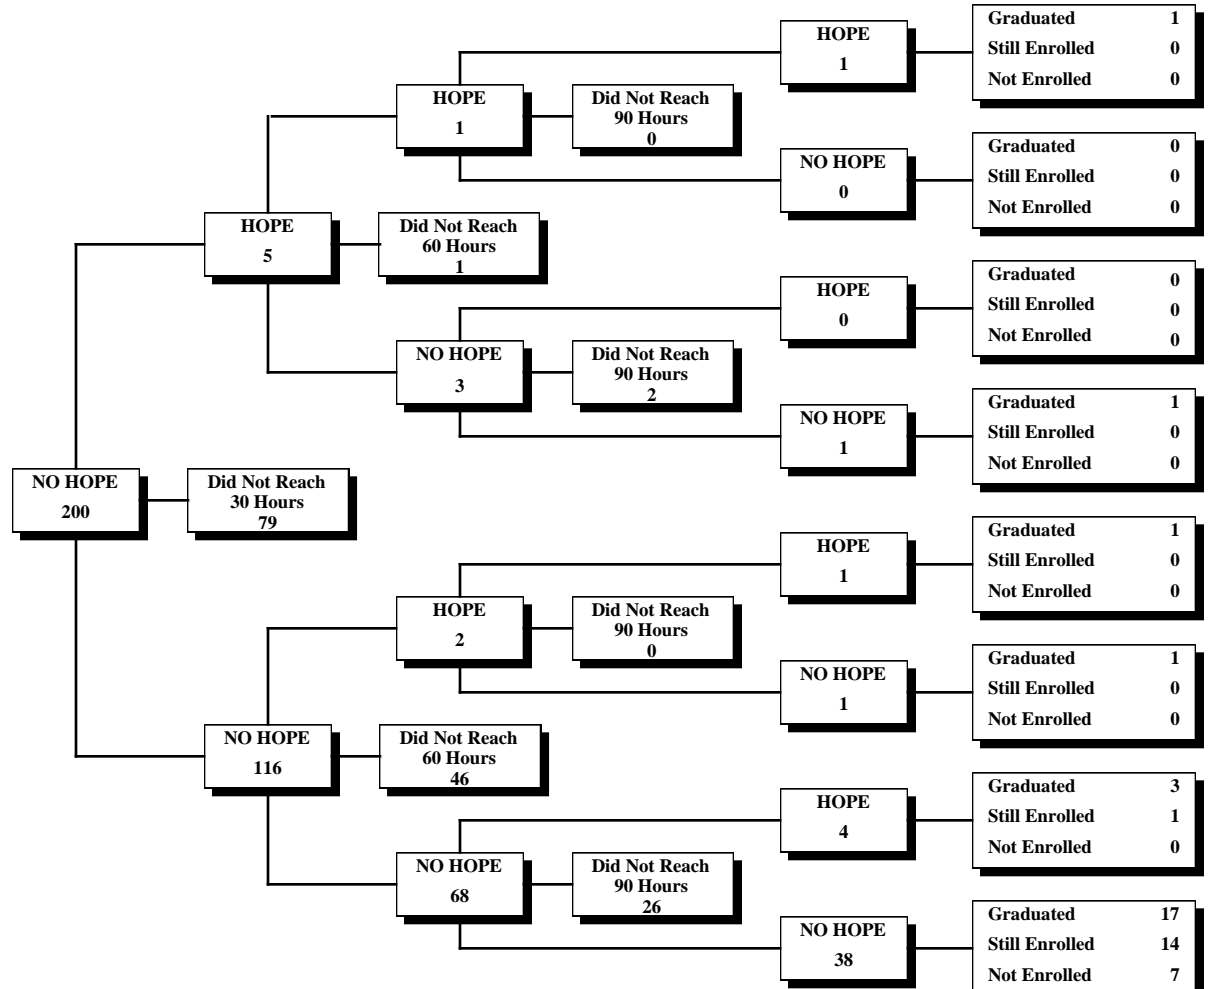

Gordon College

Fall 2000 First-Time Freshmen Eligible for HOPE

University System of Georgia
 HOPE Scholarship
 30-60-90 Credit Hour Status Report
 Fall 2000 through Spring 2006

Macon State College

Fall 2000 First-Time Freshmen Eligible for HOPE